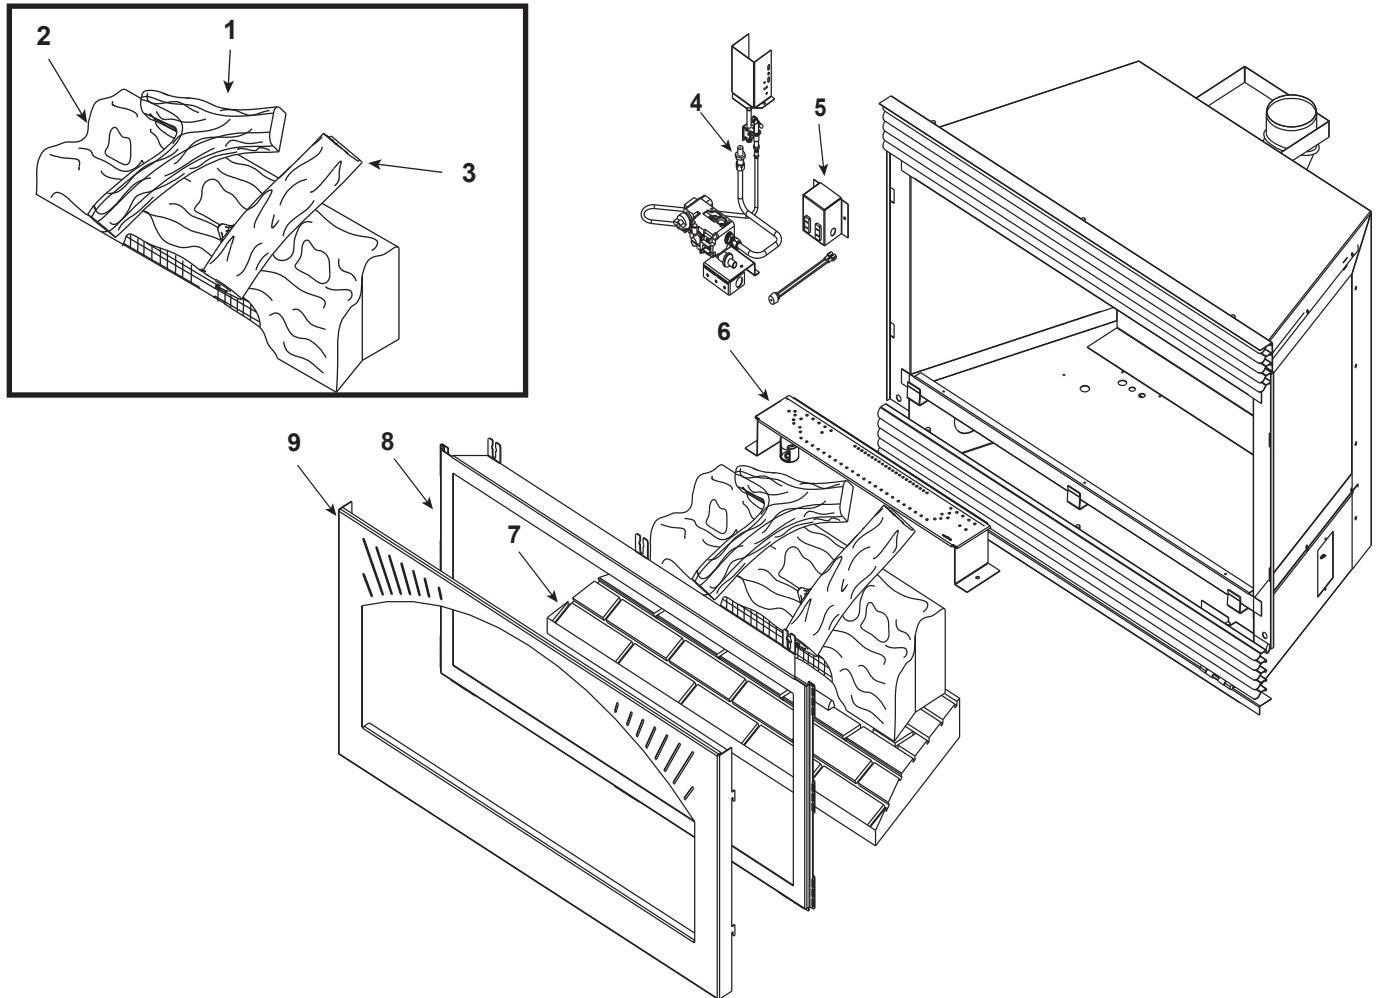

Log Set Assembly

IMPORTANT: THIS IS DATED INFORMATION. Parts must be ordered from a dealer or distributor. **Hearth and Home Technologies does not sell directly to consumers.** Provide model number and serial number when requesting service parts from your dealer or distributor.

Stocked at Depot

ITEM	DESCRIPTION	COMMENTS	PART NUMBER	
	Log Set Assembly	No longer available	LOGS-ATI	
1	Log 1	No longer available	SRV94-725	
2	Log 2	No longer available	SRV428-701	
3	log 3	No longer available	SRV98-724	
4	Orifice NG (#44B)	No longer available	428-800	
	Orifice LP(#54B)	No longer available	040-801	
5	Junction Box		100-250A	Y
6	Burner NG	No longer available	436-175A	
	Burner LP	No longer available	436-176A	
7	Refractory	No longer available	436-710	
8	Glass Door Assembly	No longer available	GLA-ATI	
9	Decorative Front	No longer available	DF-ATI	