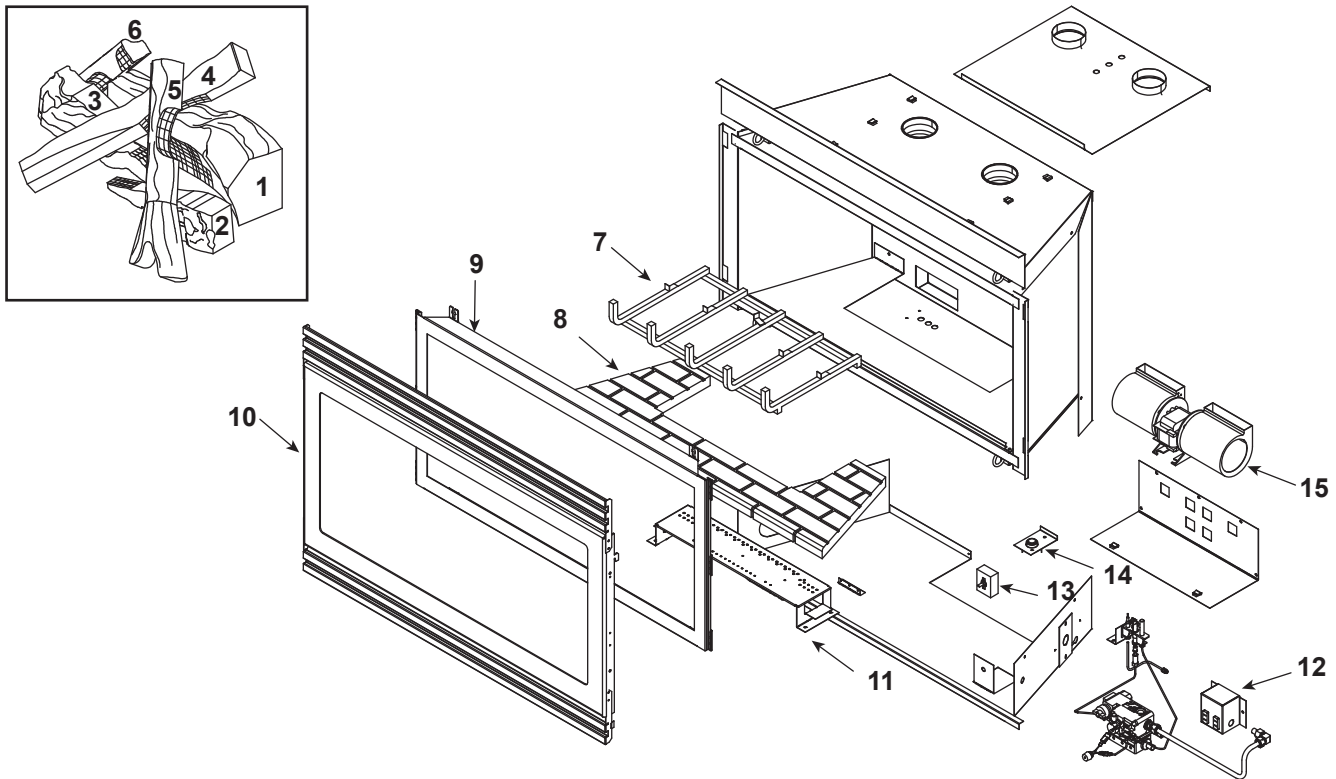

## Log Set Assembly

IMPORTANT: THIS IS DATED INFORMATION. Parts must be ordered from a dealer or distributor. **Hearth and Home Technologies does not sell directly to consumers.** Provide model number and serial number when requesting service parts from your dealer or distributor.

Stocked  
at Depot

ITEM	DESCRIPTION	COMMENTS	PART NUMBER	
	Log Set Assembly		LOGS-ATG	Y
1	Log 1		SRV530-711	
2	Log 2		SRV446-702	
3	Log 3		SRV446-703	
4	Log 4		SRV446-704	
5	Log 5		SRV446-705	
6	Log 6		SRV446-706	
7	Log Grate	No longer available	475-360A	
8	Base Refractory	No longer available	SRV459-337	
9	Glass Door Assembly	No longer available	GLA-ATG	
10	Decorative Front	No longer available	DF-ATG	
11	Burner NG/LP	No longer available	571-131A	
12	Junction Box	No longer available	040-250A	
13	Rheostat		SRV100-510A	Y
	Rheostat Knob		SRV100-512	Y
14	Temp Sensor		107-531A	Y
15	Blower		GFK-160A	