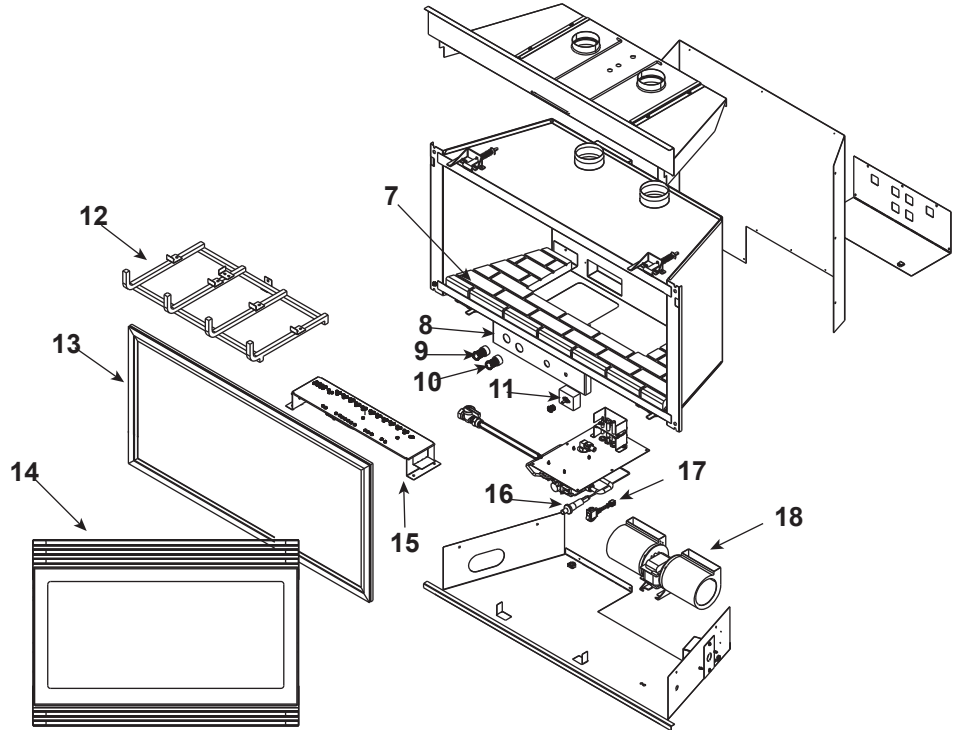

Log Set Assembly

IMPORTANT: THIS IS DATED INFORMATION. Parts must be ordered from a dealer or distributor. **Hearth and Home Technologies does not sell directly to consumers.** Provide model number and serial number when requesting service parts from your dealer or distributor.

Stocked at Depot

ITEM	DESCRIPTION	COMMENTS	PART NUMBER	
	Log Set Assembly		LOGS-ATG	Y
1	Log 1		SRV530-711	
2	Log 2		SRV446-702	
3	Log 3		SRV446-705	
4	Log 4		SRV446-704	
5	Log 5		SRV446-703	
6	Log 6		SRV446-706	
7	Base Refractory	No longer available	SRV459-337	
8	Valve Cover	No longer available	571-148	
9	Pilot Control Knob	No longer available	571-530	
10	Flame Control Knob	No longer available	571-531	
11	Rheostat		SRV100-510A	Y
	Rheostat Knob		SRV100-512	Y
13	Glass Door Assembly	No longer available	GLA-ATG-C	
12	Log Grate	No longer available	571-360A	
14	Decorative Front	No longer available	DF-ATG	
15	Burner	No longer available	571-131A	
16	Piezo Ignitor		291-513	Y
17	On/Off Rotary Switch		436-525A	Y
18	Blower		GFK-160A