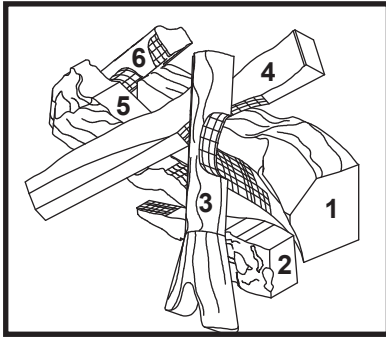

Log Set Assembly

IMPORTANT: THIS IS DATED INFORMATION. Parts must be ordered from a dealer or distributor. **Hearth and Home Technologies does not sell directly to consumers.** Provide model number and serial number when requesting service parts from your dealer or distributor.

Stocked at Depot

ITEM	DESCRIPTION	COMMENTS	PART NUMBER	
	Log Set Assembly		LOGS-ATG	Y
1	Log 1		SRV530-711	
2	Log 2		SRV446-702	
3	Log 3		SRV446-705	
4	Log 4		SRV446-704	
5	Log 5		SRV446-703	
6	Log 6		SRV446-706	
7	Base Refractory	No longer available	SRV459-337	
8	Valve Cover	No longer available	571-148	
9	Pilot Control Knob	No longer available	571-530	
10	Flame Control Knob	No longer available	571-531	
11	Rheostat		SRV100-510A	Y
	Rheostat Knob		SRV100-512	Y
13	Glass Door Assembly	No longer available	GLA-ATG-C	
12	Log Grate	No longer available	571-360A	
14	Decorative Front	No longer available	DF-ATG	
15	Burner	No longer available	571-131A	
16	Piezo Ignitor		291-513	Y
17	On/Off Rotary Switch		436-525A	Y
18	Blower		GFK-160A	