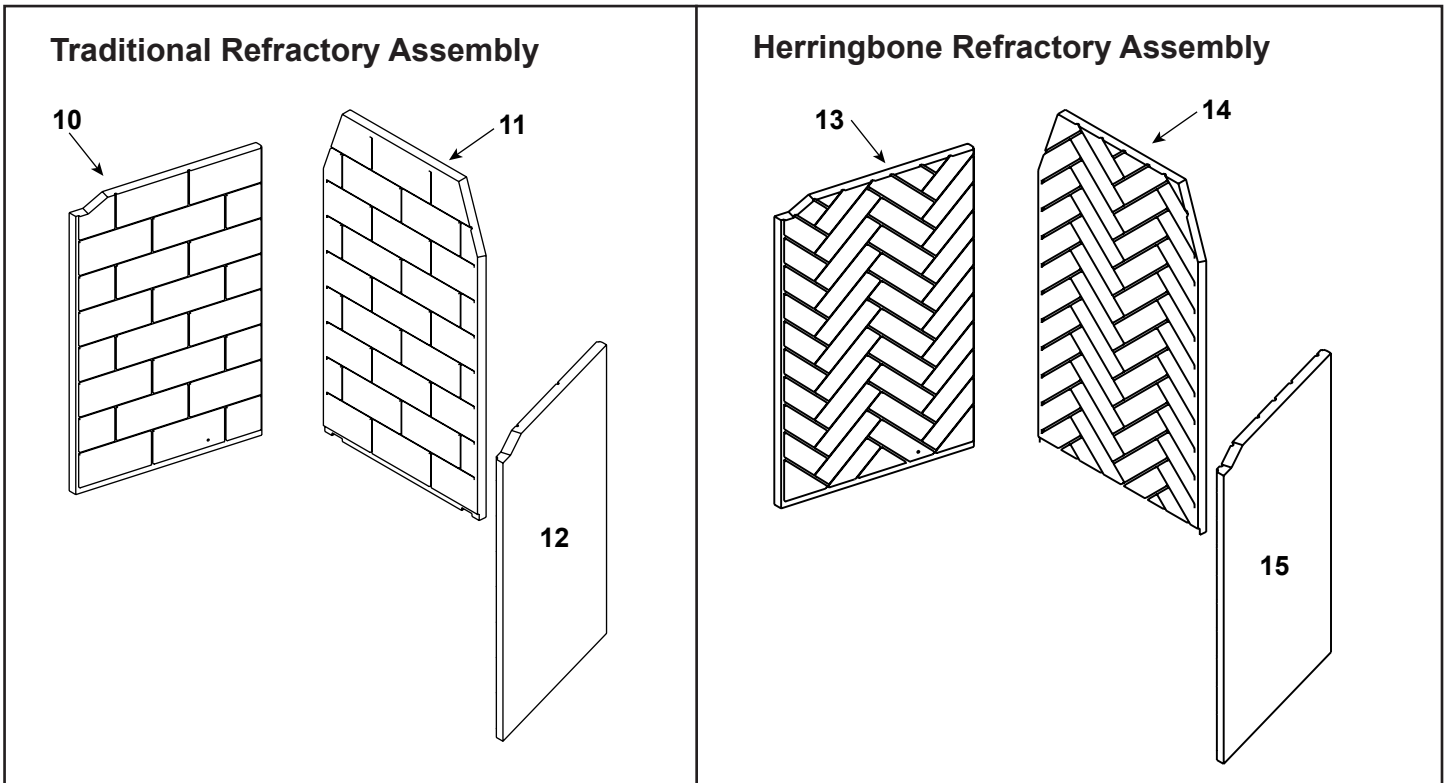

IMPORTANT: THIS IS DATED INFORMATION. Parts must be ordered from a dealer or distributor. **Hearth and Home Technologies does not sell directly to consumers.** Provide model number and serial number when requesting service parts from your dealer or distributor.

Stocked at Depot

ITEM	DESCRIPTION	COMMENTS	PART NUMBER	
	Traditional Refractory	Natural Gray	AMMTB50	
		Firebrick Yellow	MMTB50-B	
10	Left Panel	Natural Gray	SRV4059-852	
		Firebrick Yellow	SRV4059-652	
11	Back Panel	Natural Gray	SRV4059-863	
		Firebrick Yellow	SRV4059-663	
12	Right Panel	Natural Gray	SRV4059-853	
		Firebrick Yellow	SRV4059-653	
	Herringbone Refractory	Natural Gray	AMMHB50	
		Firebrick Yellow	MMHB50-B	
13	Left Panel	Natural Gray	SRV4059-856	
		Firebrick Yellow	SRV4059-656	
14	Back Panel	Natural Gray	SRV4059-865	
		Firebrick Yellow	SRV4059-665	
15	Right Panel	Natural Gray	SRV4059-857	
		Firebrick Yellow	SRV4059-657	
	Refractory Fastener Pack Contains: 8 #6 X 1 1/2" Panhead screw, 3/32" Drill Bit, 8 Clips		4059-668