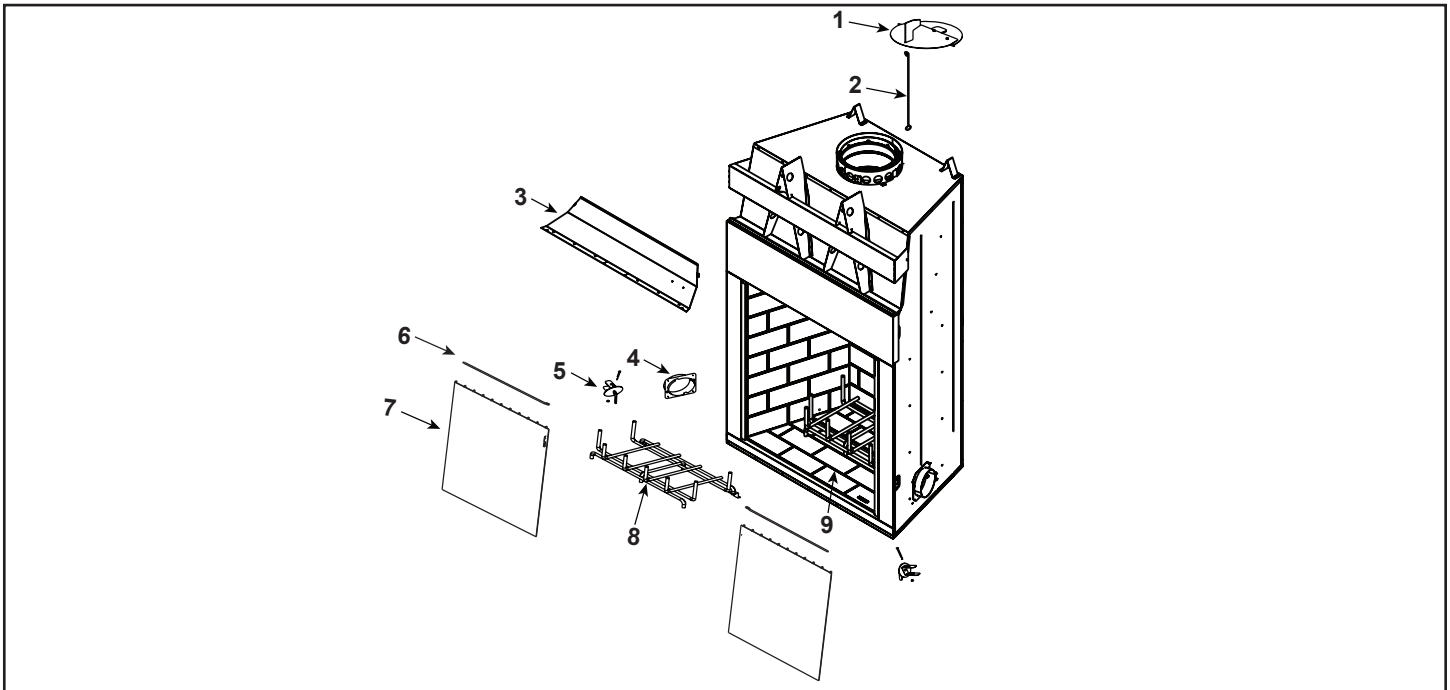

Service Parts

ASH50

Ashland 50" Woodburning Fireplace Beginning Manufacturing Date: May 2018
Ending Manufacturing Date: Active

IMPORTANT: THIS IS DATED INFORMATION. Parts must be ordered from a dealer or distributor. **Hearth and Home Technologies does not sell directly to consumers.** Provide model number and serial number when requesting service parts from your dealer or distributor.

**Stocked
at Depot**

ITEM	DESCRIPTION	COMMENTS	PART NUMBER	
1	Damper Blade Assembly		4059-030	
2	Damper Control		35159	
3	Smoke Shield		SRV4059-217	
4	Outside Air Collar Assembly	Qty 2 req	4059-037	
5	OA Door	Qty 2 req	4059-049	
6	Screen Rod	Qty 2 req	4059-313	Y
	Screen Rod Clips	Qty 2 req	SRV4059-111	Y
7	Firescreen Assembly	Qty 2 req	4059-029	Y
8	Grate Assembly		GR39	
9	Hearth Refractory	Natural Gray	SRV4059-897	
		Firebrick Yellow	SRV4059-697	
	Grate Retainer		SRV4017-060	
	Insect Guard Screening		14DCA-SCRN	
	Mortar	10 LB Bucket	MMMORTR	
	Spacing Clips, 1/2 in.	Pkg of 30	14DCA-SPCRM	
	Strip Protector	Qty 2 req	SRV18320	
	Outside Air Hood	Qty 2 req	SRV4059-051	
	Starter Collar		4059-237	
	Manuals	Installation	4059-900	
		Owners	4059-901	

Additional service parts on following page