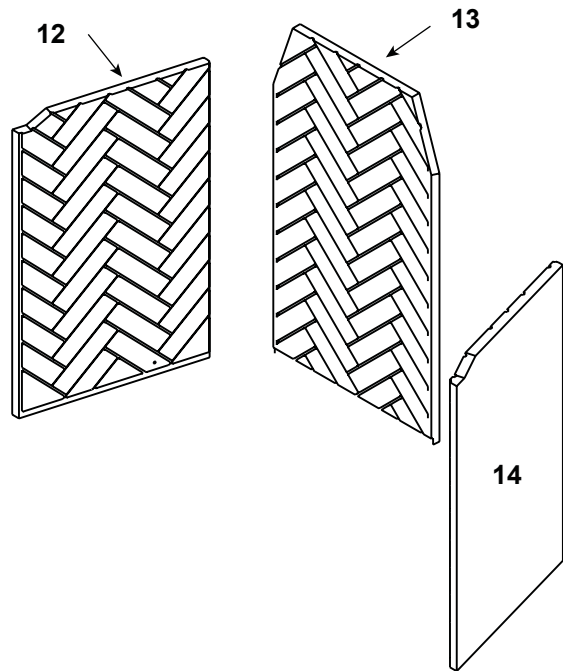

Herringbone Refractory Assembly

IMPORTANT: THIS IS DATED INFORMATION. Parts must be ordered from a dealer or distributor. **Hearth and Home Technologies does not sell directly to consumers.** Provide model number and serial number when requesting service parts from your dealer or distributor.

Stocked at Depot

ITEM	DESCRIPTION	COMMENTS	PART NUMBER	
Traditional Refractory			AMMTB50	
9	Left Panel		SRV4059-852	
10	Back Panel		SRV4059-863	
11	Right Panel		SRV4059-853	
Herringbone Refractory			AMMHB50	
12	Left Panel		SRV4059-856	
13	Back Panel		SRV4059-865	
14	Right Panel		SRV4059-867	
	Refractory Fastener Pack Contains: 8 #6 X 1 1/2" Panhead screw, 3/32" Drill Bit, 8 Clips,		4059-668