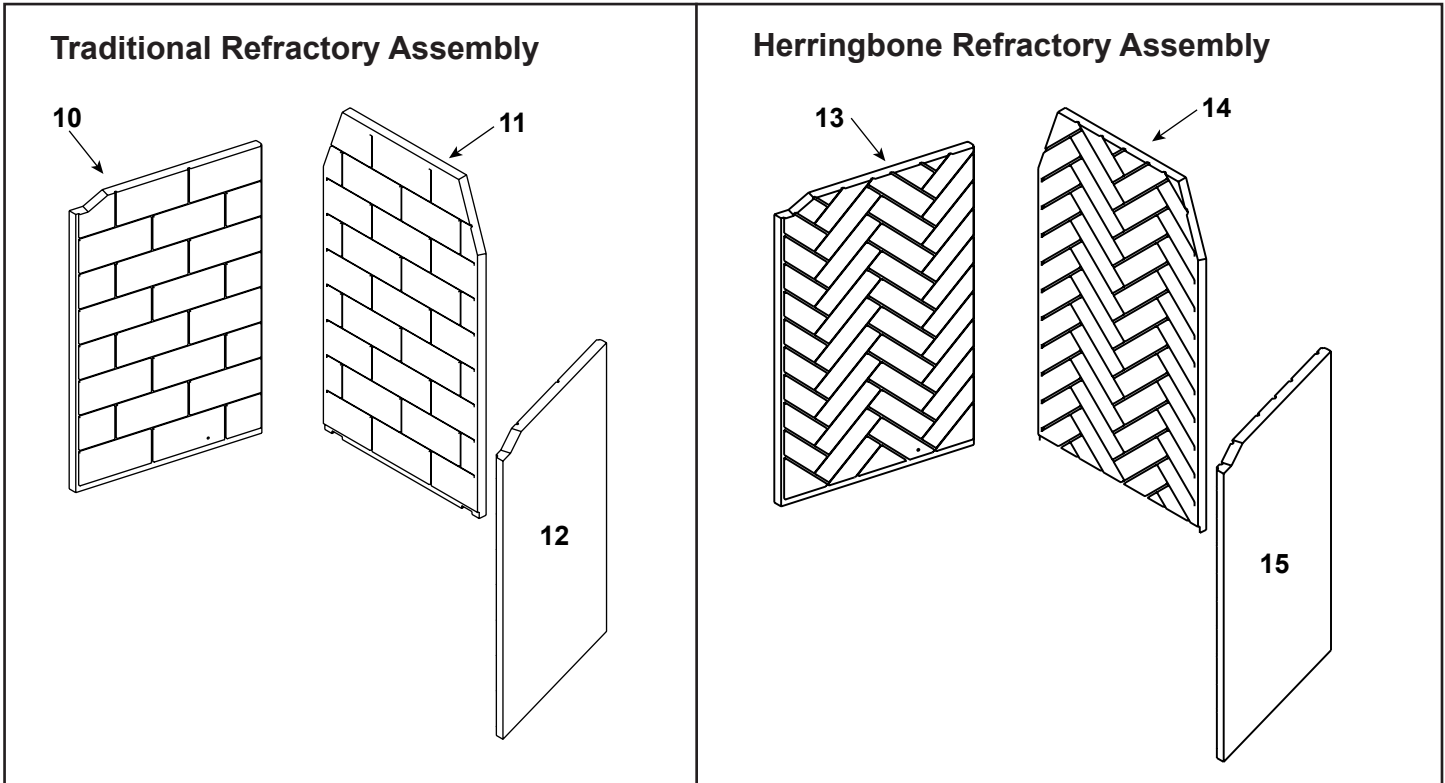

IMPORTANT: THIS IS DATED INFORMATION. Parts must be ordered from a dealer or distributor. **Hearth and Home Technologies does not sell directly to consumers.** Provide model number and serial number when requesting service parts from your dealer or distributor.

Stocked at Depot

ITEM	DESCRIPTION	COMMENTS	PART NUMBER	Stocked at Depot
	Traditional Refractory	Natural Gray	AMMTB50	
		Firebrick Yellow	MMTB50-B	
10	Left Panel	Natural Gray	SRV4059-852	
		Firebrick Yellow	SRV4059-652	
11	Back Panel	Natural Gray	SRV4059-863	
		Firebrick Yellow	SRV4059-663	
12	Right Panel	Natural Gray	SRV4059-853	
		Firebrick Yellow	SRV4059-653	
	Herringbone Refractory	Natural Gray	AMMHB50	
		Firebrick Yellow	MMHB50-B	
13	Left Panel	Natural Gray	SRV4059-856	
		Firebrick Yellow	SRV4059-656	
14	Back Panel	Natural Gray	SRV4059-865	
		Firebrick Yellow	SRV4059-665	
15	Right Panel	Natural Gray	SRV4059-857	
		Firebrick Yellow	SRV4059-657	
	Refractory Fastener Pack Contains: 8 #6 X 1 1/2" Panhead screw, 3/32" Drill Bit, 8 Clips		4059-668