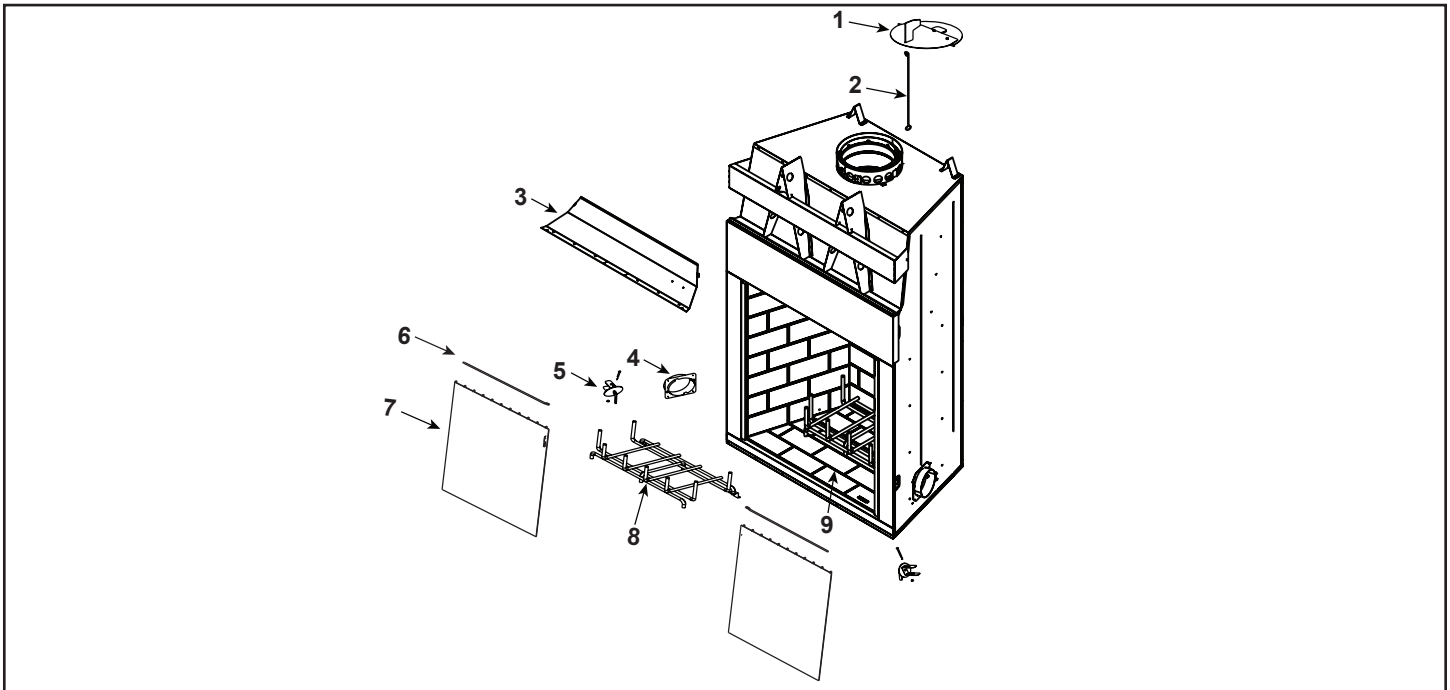

Service Parts

ASH50

Ashland 50" Woodburning Fireplace Beginning Manufacturing Date: May 2018
Ending Manufacturing Date: Active

IMPORTANT: THIS IS DATED INFORMATION. Parts must be ordered from a dealer or distributor. **Hearth and Home Technologies does not sell directly to consumers.** Provide model number and serial number when requesting service parts from your dealer or distributor.

**Stocked
at Depot**

ITEM	DESCRIPTION	COMMENTS	PART NUMBER	
1	Damper Blade Assembly		SRV4059-030	
2	Damper Control		SRV35159	
3	Smoke Shield		SRV4059-217	
4	Outside Air Collar Assembly	Qty 2 req	SRV4059-037	Y
5	OA Door	Qty 2 req	SRV4059-049	
6	Screen Rod	Qty 2 req	SRV4059-313	Y
	Screen Rod Clips	Qty 2 req	SRV4059-111	Y
7	Firescreen Assembly	Qty 2 req	SRV4059-029	Y
8	Grate Assembly		GR39	
9	Hearth Refractory	Natural Gray	SRV4059-897	
		Firebrick Yellow	SRV4059-697	
	Grate Retainer		SRV4017-060	
	Insect Guard Screening		14DCA-SCRN	
	Mortar	10 LB Bucket	MMMORTR	
	Spacing Clips, 1/2 in.	Pkg of 30	14DCA-SPCRM	
	Strip Protector	Qty 2 req	SRV18320	
	Outside Air Hood	Qty 2 req	SRV4059-051	
	Starter Collar		4059-237	
	Manuals	Installation	4059-900	
		Owners	4059-901	

Additional service parts on following page