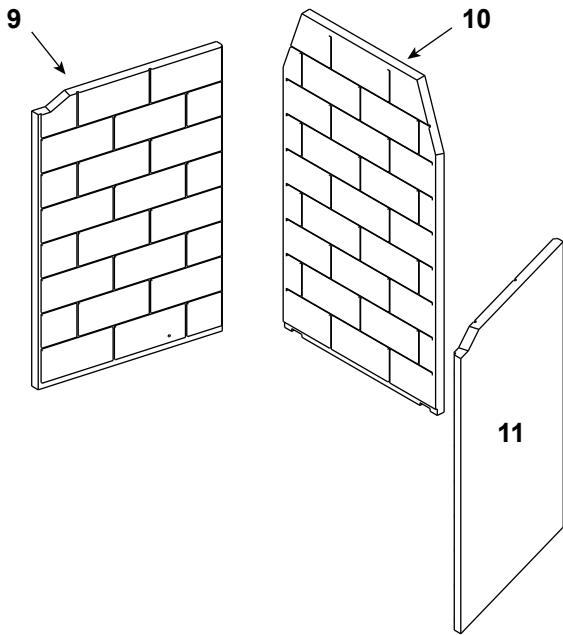

Traditional Refractory Assembly