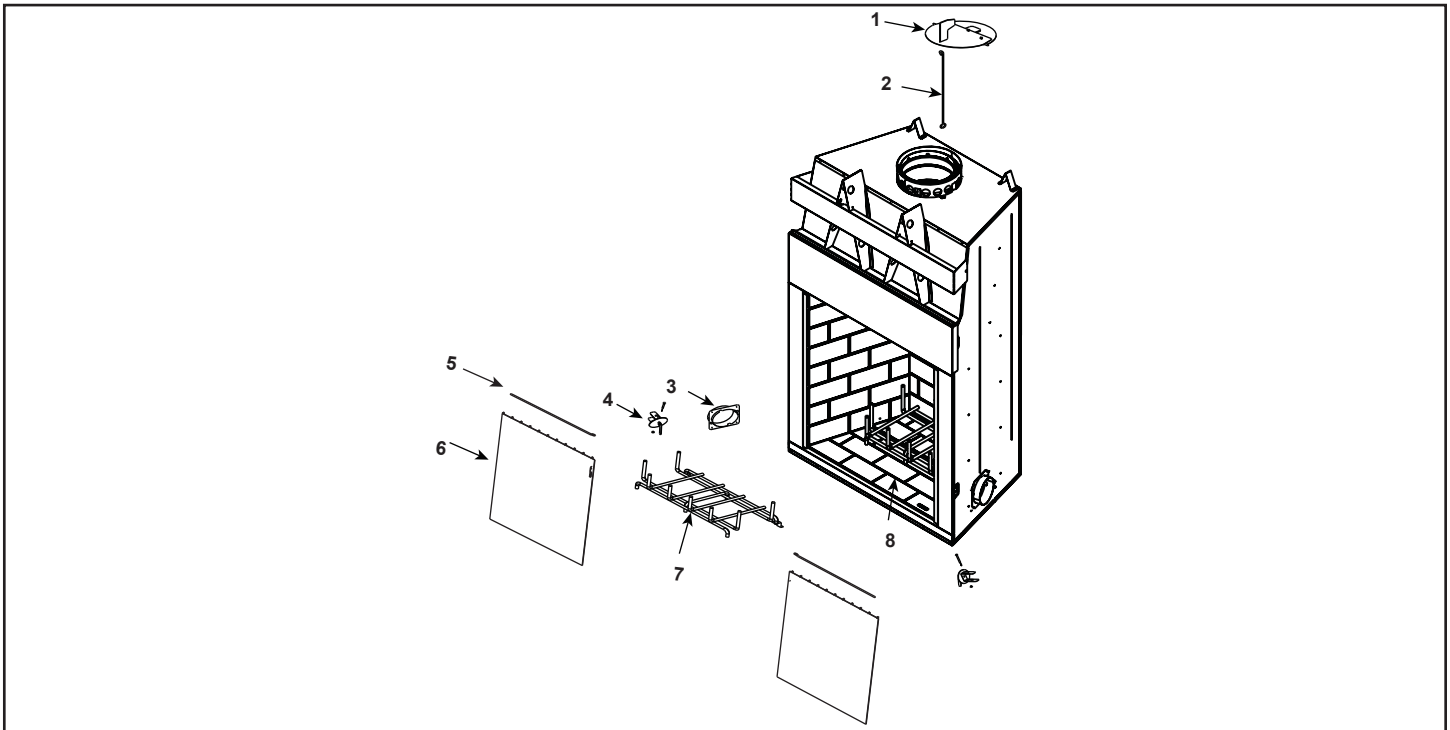

Service Parts

ASH50

Ashland 50" Woodburning Fireplace Beginning Manufacturing Date: May 2018
Ending Manufacturing Date: Active

IMPORTANT: THIS IS DATED INFORMATION. Parts must be ordered from a dealer or distributor. **Hearth and Home Technologies does not sell directly to consumers.** Provide model number and serial number when requesting service parts from your dealer or distributor.

**Stocked
at Depot**

ITEM	DESCRIPTION	COMMENTS	PART NUMBER	
1	Damper Blade Assembly		4059-030	
2	Damper Control		35159	
3	Outside Air Collar Assembly	Qty 2 req	4059-037	
4	OA Door	Qty 2 req	4059-049	
5	Screen Rod	Qty 2 req	4059-313	Y
	Screen Rod Clips	Qty 2 req	4059-111	Y
6	Firescreen Assembly	Qty 2 req	4059-029	Y
7	Grate Assembly		GR31	
8	Hearth Refractory		SRV4059-897	
	Grate Retainer		4017-060	
	Insect Guard Screening		14DCA-SCRN	
	Mortar	10 LB Bucket	MMMORTR	
	Spacing Clips, 1/2 in.	Pkg of 30	14DCA-SPCRM	
	Strip Protector	Qty 2 req	SRV18320	
	Touch-up Paint		TUP-YELLOW	
	Outside Air Hood	Qty 2 req	SRV4059-051	
	Starter Collar		4059-237	
	Manuals	Installation	4059-900	
		Owners	4059-901