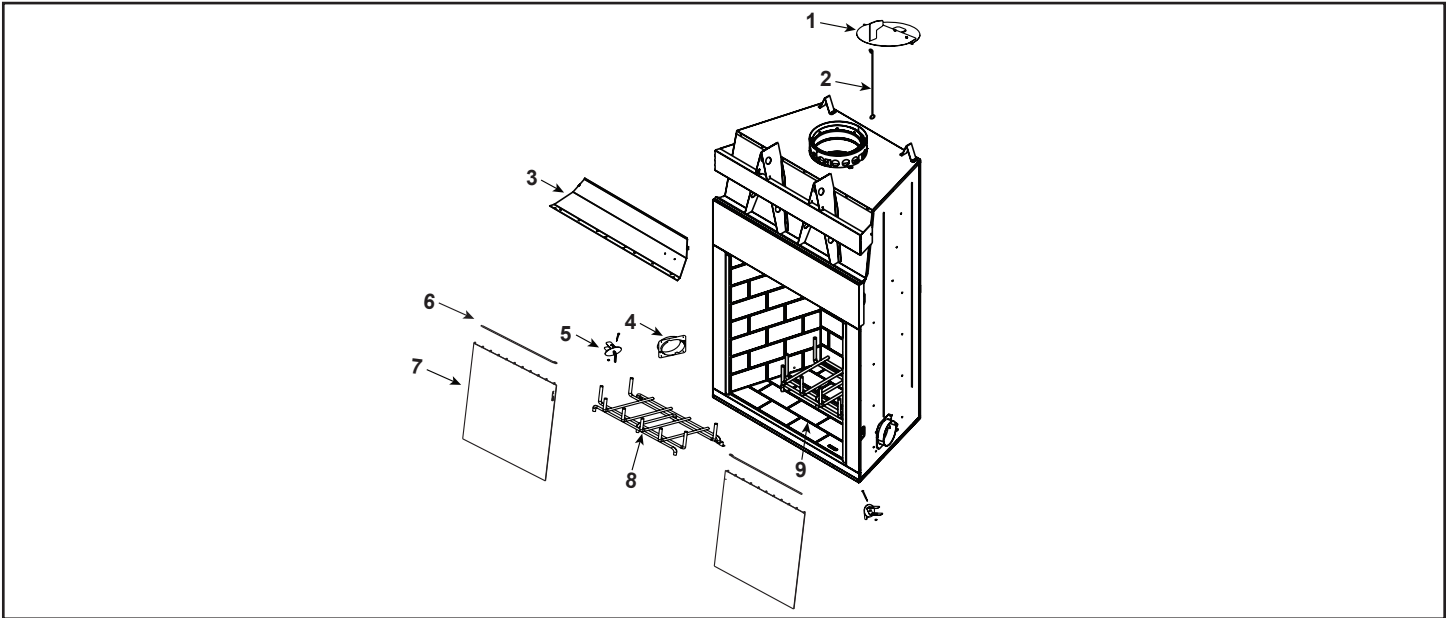

Service Parts

ASH50-B

Ashland 50" Woodburning Fireplace Beginning Manufacturing Date: Oct 2025
Ending Manufacturing Date: Active

IMPORTANT: THIS IS DATED INFORMATION. Parts must be ordered from a dealer or distributor. **Hearth and Home Technologies does not sell directly to consumers.** Provide model number and serial number when requesting service parts from your dealer or distributor.

Stocked at Depot

ITEM	DESCRIPTION	COMMENTS	PART NUMBER	Stocked at Depot
1	Damper Blade Assembly		SRV4059-030	
2	Damper Control		SRV35159	
3	Smoke Shield		SRV4059-217	
4	Outside Air Collar Assembly	Qty 2 req	SRV4059-037	Y
5	OA Door	Qty 2 req	SRV4059-049	
6	Screen Rod	Qty 2 req	SRV4059-313	Y
	Screen Rod Clips	Qty 2 req	SRV4059-111	Y
7	Firescreen Assembly	Qty 2 req	SRV4059-029	Y
8	Grate Assembly		GR39	
9	Hearth Refractory	Natural Gray	SRV4059-382	
		Antler Velvet	SRV4059-382AV	
		Black Onyx	SRV4059-382BK	
		Masonry Brown	SRV4059-382BR	
	Grate Retainer		SRV4017-060	
	Insect Guard Screening		14DCA-SCRN	
	Mortar	10 LB Bucket	MMMORTR	
	Spacing Clips, 1/2 in.	Pkg of 30	14DCA-SPCRM	
	Strip Protector	Qty 3 req	SRV18320	
	Outside Air Hood	Qty 2 req	SRV4059-271	
	Starter Collar		4059-237	
	Manuals	Installation	4059-970	
		Owners	4059-971	

Additional service parts on following page