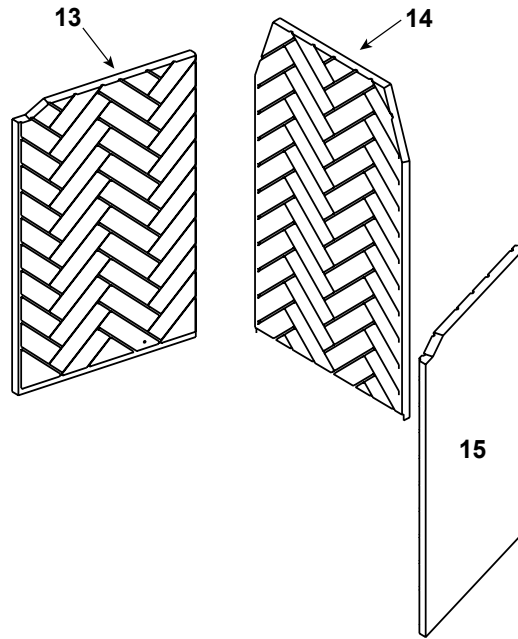

Herringbone Refractory Assembly

IMPORTANT: THIS IS DATED INFORMATION. Parts must be ordered from a dealer or distributor. **Hearth and Home Technologies does not sell directly to consumers.** Provide model number and serial number when requesting service parts from your dealer or distributor.

Stocked at Depot

ITEM	DESCRIPTION	COMMENTS	PART NUMBER	
	Herringbone Refractory Set	Natural Gray	WDR3850-H-NG	
		Antler Velvet	WDR3850-H-AV	
		Black Onyx	WDR3850-H-BK	
		Masonry Brown	WDR3850-H-BR	
14	Left Panel	Natural Gray	SRV4059-856	
		Antler Velvet	SRV4059-856AV	
		Black Onyx	SRV4059-856BK	
		Masonry Brown	SRV4059-856BR	
15	Back Panel	Natural Gray	SRV4059-865	
		Antler Velvet	SRV4059-865AV	
		Black Onyx	SRV4059-865BK	
		Masonry Brown	SRV4059-865BR	
16	Right Panel	Natural Gray	SRV4059-857	
		Antler Velvet	SRV4059-857AV	
		Black Onyx	SRV4059-857BK	
		Masonry Brown	SRV4059-857BR	
	Refractory Fastener Pack		SRV4059-668	
	Contains: 8 #6 X 1 1/2" Panhead screw, 3/32" Drill Bit, 8 Clips