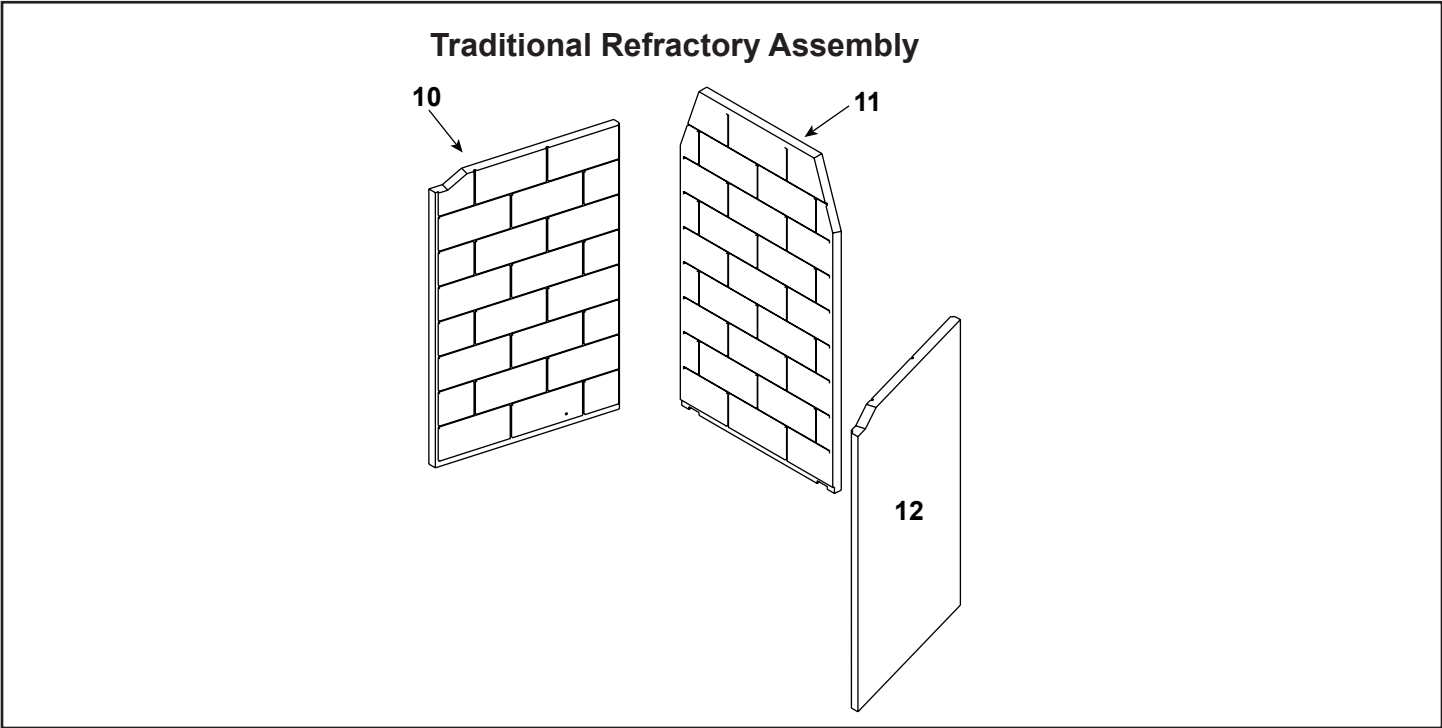

IMPORTANT: THIS IS DATED INFORMATION. Parts must be ordered from a dealer or distributor. **Hearth and Home Technologies does not sell directly to consumers.** Provide model number and serial number when requesting service parts from your dealer or distributor.

Stocked at Depot

ITEM	DESCRIPTION	COMMENTS	PART NUMBER	
	Traditional Refractory Set	Natural Gray	WDR3850-T-NG	
		Antler Velvet	WDR3850-T-AV	
		Black Onyx	WDR3850-T-BK	
		Masonry Brown	WDR3850-T-BR	
11	Left Panel	Natural Gray	SRV4059-852	
		Antler Velvet	SRV4059-852AV	
		Black Onyx	SRV4059-852BK	
		Masonry Brown	SRV4059-852BR	
12	Back Panel	Natural Gray	SRV4059-863	
		Antler Velvet	SRV4059-863AV	
		Black Onyx	SRV4059-863BK	
		Masonry Brown	SRV4059-863BR	
13	Right Panel	Natural Gray	SRV4059-853	
		Antler Velvet	SRV4059-853AV	
		Black Onyx	SRV4059-853BK	
		Masonry Brown	SRV4059-853BR	
	Refractory Fastener Pack		SRV4059-668	
	Contains: 8 #6 X 1 1/2" Panhead screw, 3/32" Drill Bit, 8 Clips			

Additional service parts on following page