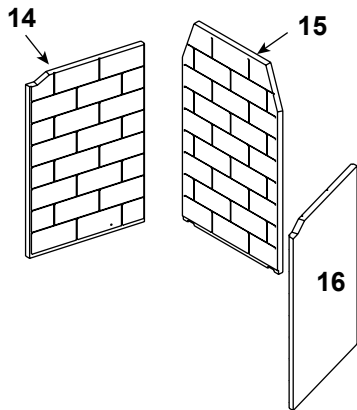

IMPORTANT: THIS IS DATED INFORMATION. Parts must be ordered from a dealer or distributor. **Hearth and Home Technologies does not sell directly to consumers.** Provide model number and serial number when requesting service parts from your dealer or distributor.

Stocked at Depot

ITEM	DESCRIPTION	COMMENTS	PART NUMBER
	Grate Retainer	Qty 2 req	SRV4017-060
	Mortar	10 Lb Bucket	MMMORTR
	Outside Air Hood	Qty 2 req	SRV4059-051
	Strip Protector		SRV18320
	Owners Manual		4059-916
	Installation Manual		4059-915

Traditional Refractory Assembly