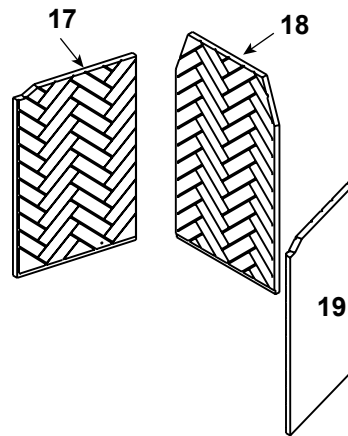

Herringbone Refractory Assembly

	Traditional Refractory	Natural Gray	AMMTB42
		Firebrick Yellow	MMTB42-B
14	Left Panel	Natural Gray	SRV4059-852
		Firebrick Yellow	SRV4059-652
15	Back Panel	Natural Gray	SRV4059-851
		Firebrick Yellow	SRV4059-651
16	Right Panel	Natural Gray	SRV4059-853
		Firebrick Yellow	SRV4059-653
	Herringbone Refractory	Natural Gray	AMMHB42
		Firebrick Yellow	MMHB42-B
17	Left Panel	Natural Gray	SRV4059-856
		Firebrick Yellow	SRV4059-656
18	Back Panel	Natural Gray	SRV4059-855
		Firebrick Yellow	SRV4059-655
19	Right Panel	Natural Gray	SRV4059-857
		Firebrick Yellow	SRV4059-657
	Refractory Fastener Pack		4059-668
	Contains: 8 #6 X 1 1/2" Panhead screw, 3/32" Drill Bit, 8 Clips