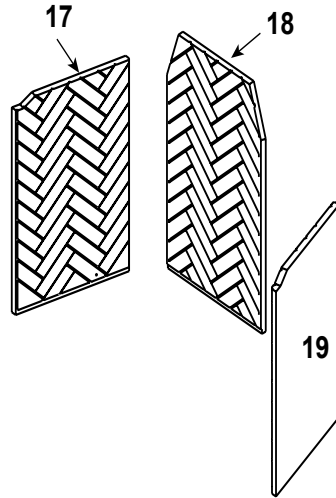

Herringbone Refractory Assembly

IMPORTANT: THIS IS DATED INFORMATION. Parts must be ordered from a dealer or distributor. **Hearth and Home Technologies does not sell directly to consumers.** Provide model number and serial number when requesting service parts from your dealer or distributor.

Stocked at Depot

ITEM	DESCRIPTION	COMMENTS	PART NUMBER	
	Herringbone Refractory Set	Natural Gray	WDR3842-H-NG	
		Antler Velvet	WDR3842-H-AV	
		Black Onyx	WDR3842-H-BK	
		Masonry Brown	WDR3842-H-BR	
	Refractory Touch-Up Paint	Antler Velvet	TUP-AV	
		Black Onyx	TUP-BK	
		Masonry Brown	TUP-BR	
17	Left Panel	Natural Gray	SRV4059-856	
		Antler Velvet	SRV4059-856AV	
		Black Onyx	SRV4059-856BK	
		Masonry Brown	SRV4059-856BR	
18	Back Panel	Natural Gray	SRV4059-855	
		Antler Velvet	SRV4059-855AV	
		Black Onyx	SRV4059-855BK	
		Masonry Brown	SRV4059-855BR	
19	Right Panel	Natural Gray	SRV4059-857	
		Antler Velvet	SRV4059-857AV	
		Black Onyx	SRV4059-857BK	
		Masonry Brown	SRV4059-857BR	
	Refractory Fastener Pack		SRV4059-668	
	Contains: 8 #6 X 1 1/2" Panhead screw, 3/32" Drill Bit, 8 Clips