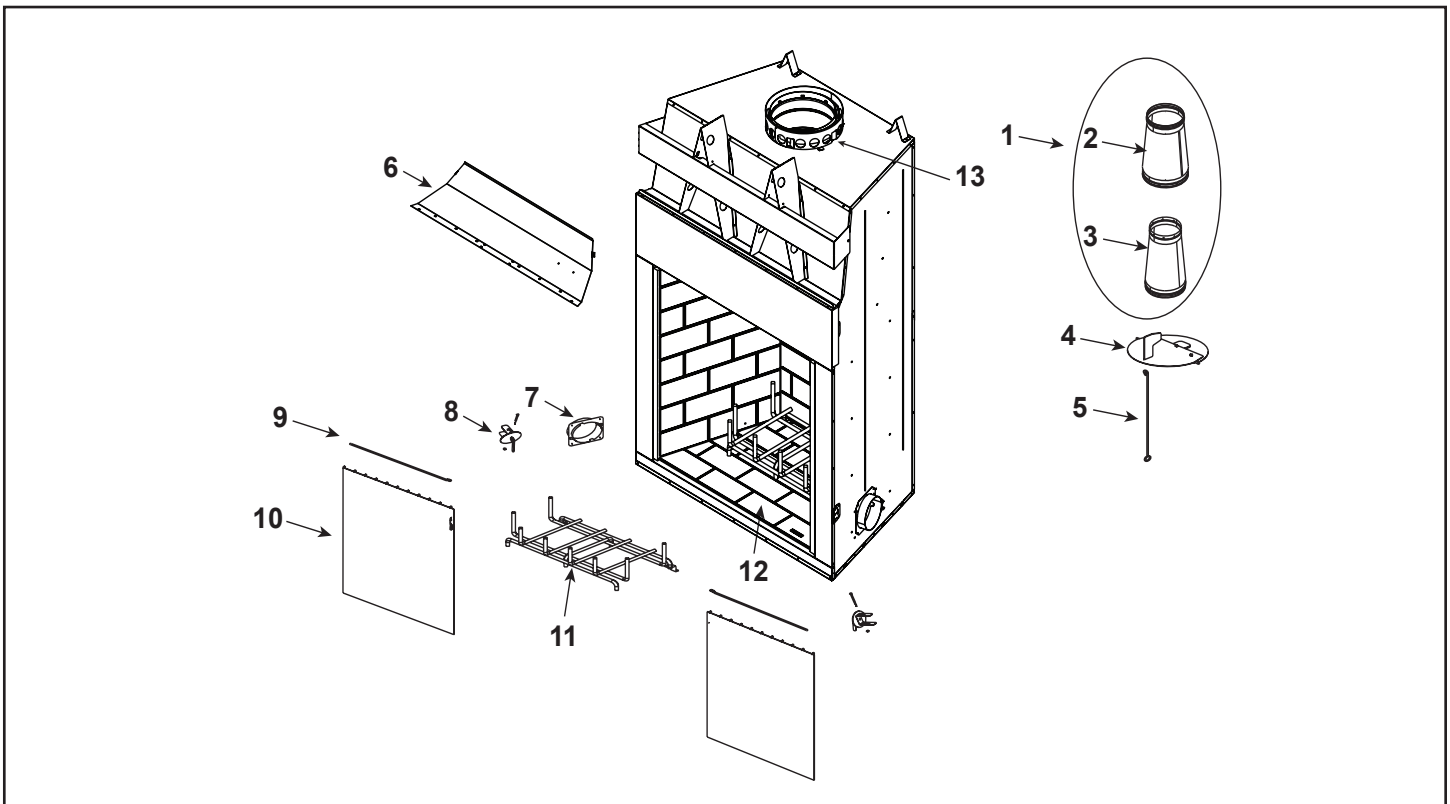

Service Parts

ASH42-B

Ashland 42" Woodburning Fireplace

Beginning Manufacturing Date: Mar 2026
Ending Manufacturing Date: Active

IMPORTANT: THIS IS DATED INFORMATION. Parts must be ordered from a dealer or distributor. **Hearth and Home Technologies does not sell directly to consumers.** Provide model number and serial number when requesting service parts from your dealer or distributor.

**Stocked
at Depot**

ITEM	DESCRIPTION	COMMENTS	PART NUMBER	
1	Transition Assembly		SRV4059-044	
2	Outer Transition Assembly		SRV24377	
3	Inner Transition Collar		SRV4059-148	
4	Damper Blade Assembly		SRV4059-030	
5	Damper Control		SRV35159	
6	Smoke Shield		SRV4059-117	Y
7	Outside Air Collar Assembly	Qty 2 req	SRV4059-037	Y
8	OA Door	Qty 2 req	SRV4059-049	
9	Screen Rod	Qty 2 req	SRV4059-312	
	Screen Rod Clips	Qty 2 req	SRV4059-111	Y
10	Firescreen Assembly	Qty 2 req	SRV4059-028	
11	Grate Assembly		GR38	
12	Hearth Refractory	Natural Gray	SRV4059-381	
		Antler Velvet	SRV4059-381AV	
		Black Onyx	SRV4059-381BK	
		Masonry Brown	SRV4059-381BR	
13	Starter Collar		SRV4059-137	

Additional service parts on following page