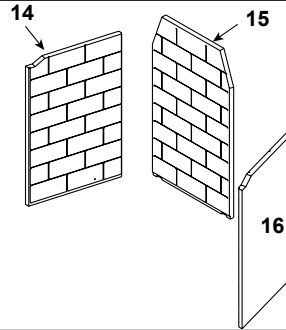

IMPORTANT: THIS IS DATED INFORMATION. Parts must be ordered from a dealer or distributor. **Hearth and Home Technologies does not sell directly to consumers.** Provide model number and serial number when requesting service parts from your dealer or distributor.

Stocked at Depot

ITEM	DESCRIPTION	COMMENTS	PART NUMBER
	Grate Retainer	Qty 2 req	SRV4017-060
	Mortar	10 Lb Bucket	MMMORTR
	Outside Air Hood	Qty 2 req	SRV4059-271
	Strip Protector		SRV18320
	Owners Manual		4059-969
	Installation Manual		4059-968

Traditional Refractory Assembly

	Traditional Refractory Set	Natural Gray	WDR3842-T-NG
		Antler Velvet	WDR3842-T-AV
		Black Onyx	WDR3842-T-BK
		Masonry Brown	WDR3842-T-BR
	Refractory Touch-Up Paint	Antler Velvet	TUP-AV
		Black Onyx	TUP-BK
		Masonry Brown	TUP-BR
14	Left Panel	Natural Gray	SRV4059-852
		Antler Velvet	SRV4059-852AV
		Black Onyx	SRV4059-852BK
		Masonry Brown	SRV4059-852BR
15	Back Panel	Natural Gray	SRV4059-851
		Antler Velvet	SRV4059-851AV
		Black Onyx	SRV4059-851BK
		Masonry Brown	SRV4059-851BR
16	Right Panel	Natural Gray	SRV4059-853
		Antler Velvet	SRV4059-853AV
		Black Onyx	SRV4059-853BK
		Masonry Brown	SRV4059-853BR
	Refractory Fastener Pack		SRV4059-668
Contains: 8 #6 X 1 1/2" Panhead screw, 3/32" Drill Bit, 8 Clips			

Additional service parts on following page