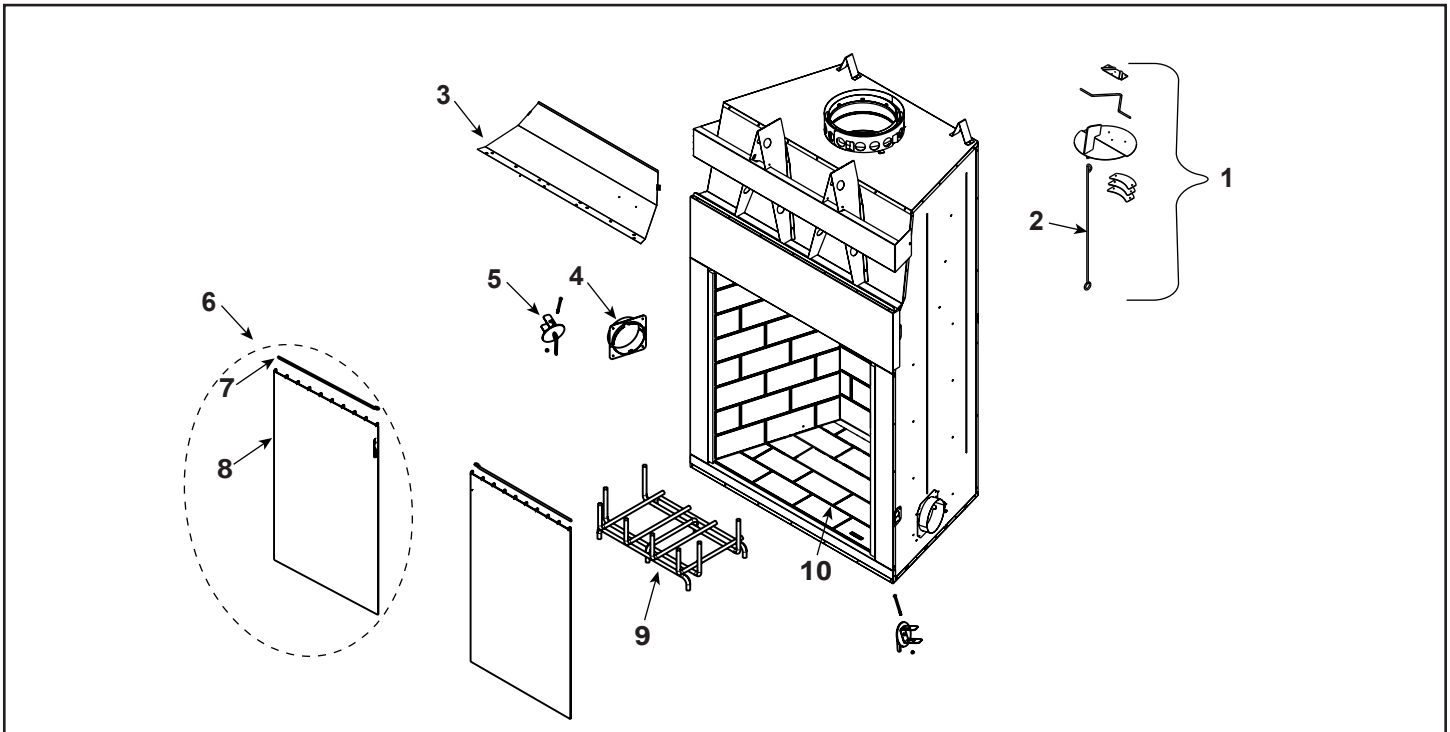

Service Parts

ASH36

Ashland 36" Woodburning Fireplace Beginning Manufacturing Date: May 2018
Ending Manufacturing Date: Active

IMPORTANT: THIS IS DATED INFORMATION. Parts must be ordered from a dealer or distributor. **Hearth and Home Technologies does not sell directly to consumers.** Provide model number and serial number when requesting service parts from your dealer or distributor.

**Stocked
at Depot**

ITEM	DESCRIPTION	COMMENTS	PART NUMBER	
1	Damper Blade Assembly		SRV29964	
2	Damper Control		SRV20549	
3	Smoke Shield		SRV4059-417	
4	Outside Air Collar Assembly	Qty 2 req	4059-037	
5	OA Door	Qty 2 req	4059-049	
6	Firescreen Assembly W/Rod	Qty 2 req	4059-053	Y
7	Screen Rod	Qty 2 req	SRV4059-512	Y
	Screen Rod Clips	Qty 2 req	SRV4059-111	Y
8	Firescreen Assembly		4059-054	
9	Grate Assembly		GR37	Y
	Grate Retainer	Qty 2 req	SRV4017-060	
10	Hearth Refractory	Natural Gray	SRV4059-893	
		Firebrick Yellow	SRV4059-693	
	Mortar	10 Lb Bucket	MMMORTR	
	Outside Air Hood	Qty 2 req	SRV4059-051	
	Strip Protector	Qty 2 req	SRV18320	
	Starter Collar		22072B	
	Owners Manual		4059-910	
	Installation Manual		4059-909	

Additional service parts on following page.