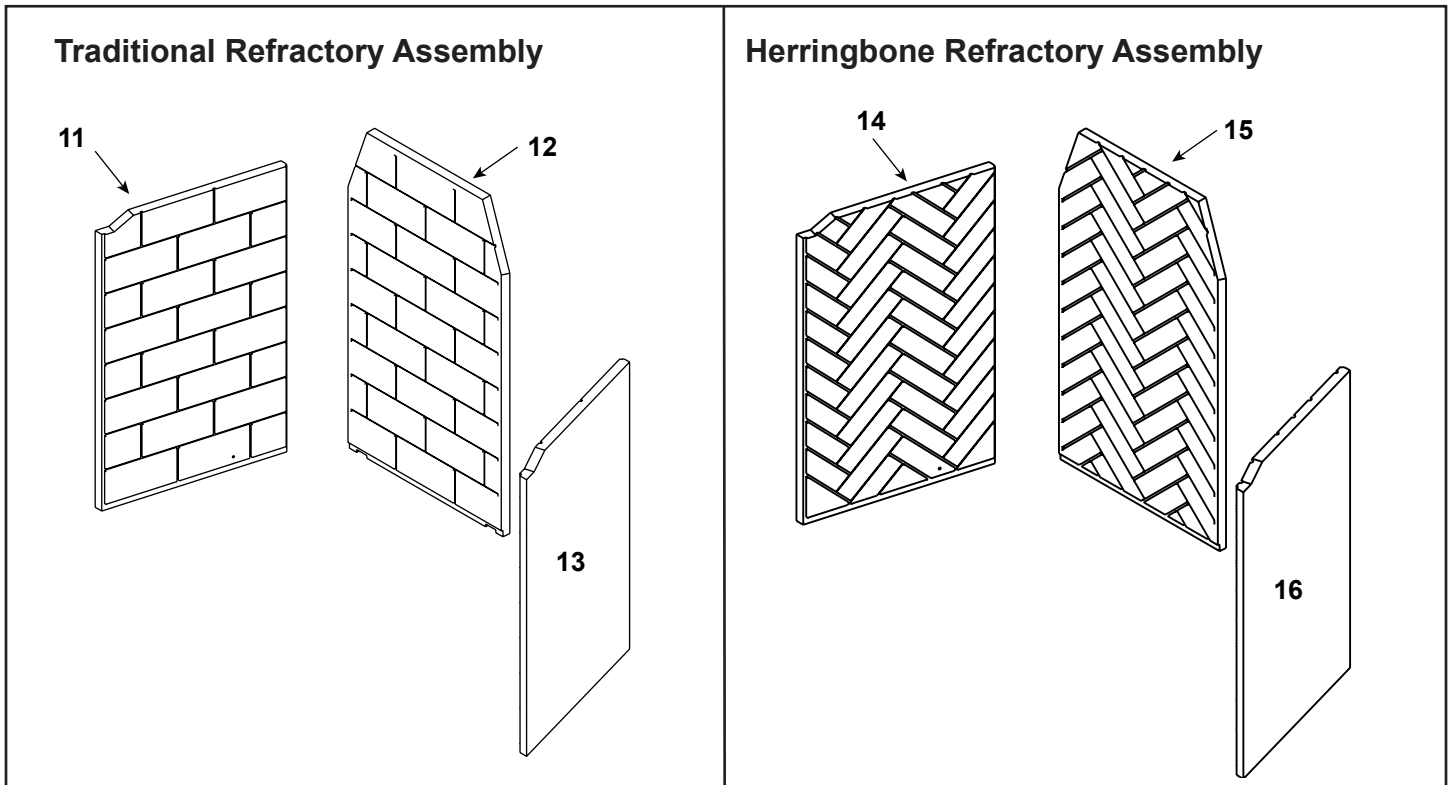

IMPORTANT: THIS IS DATED INFORMATION. Parts must be ordered from a dealer or distributor. **Hearth and Home Technologies does not sell directly to consumers.** Provide model number and serial number when requesting service parts from your dealer or distributor.

Stocked at Depot

ITEM	DESCRIPTION	COMMENTS	PART NUMBER	Stocked at Depot
	Traditional Refractory	Natural Gray	AMMTB36	
		Firebrick Yellow	MMTB36-B	
11	Left Panel	Natural Gray	SRV4059-852	
		Firebrick Yellow	SRV4059-652	
12	Back Panel	Natural Gray	SRV4059-859	
		Firebrick Yellow	SRV4059-659	
13	Right Panel	Natural Gray	SRV4059-853	
		Firebrick Yellow	SRV4059-653	
	Herringbone Refractory	Natural Gray	AMMHB36	
		Firebrick Yellow	MMHB36-B	
14	Left Panel	Natural Gray	SRV4059-856	
		Firebrick Yellow	SRV4059-656	
15	Back Panel	Natural Gray	SRV4059-861	
		Firebrick Yellow	SRV4059-661	
16	Right Panel	Natural Gray	SRV4059-857	
		Firebrick Yellow	SRV4059-657	
	Refractory Fastener Pack Contains: 8 #6 X 1 1/2" Panhead screw, 3/32" Drill Bit, 8 Clips		4059-668