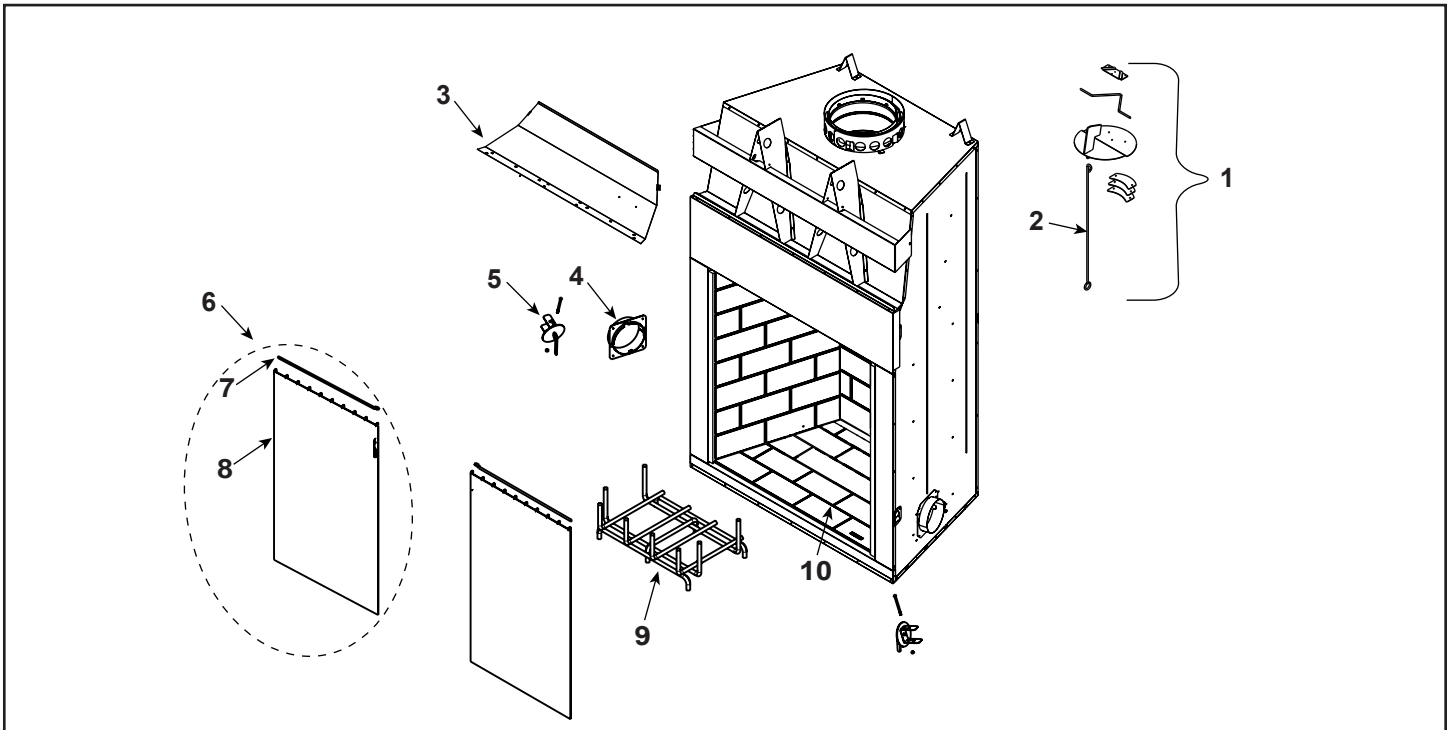

Service Parts

ASH36

Ashland 36" Woodburning Fireplace Beginning Manufacturing Date: May 2018
Ending Manufacturing Date: Active

IMPORTANT: THIS IS DATED INFORMATION. Parts must be ordered from a dealer or distributor. **Hearth and Home Technologies does not sell directly to consumers.** Provide model number and serial number when requesting service parts from your dealer or distributor.

**Stocked
at Depot**

ITEM	DESCRIPTION	COMMENTS	PART NUMBER	
1	Damper Blade Assembly		SRV35160	
2	Damper Control		SRV35159	
3	Smoke Shield		SRV4059-417	
4	Outside Air Collar Assembly	Qty 2 req	SRV4059-037	Y
5	OA Door	Qty 2 req	SRV4059-049	
6	Firescreen Assembly W/Rod	Qty 2 req	4059-053	Y
7	Screen Rod	Qty 2 req	SRV4059-512	Y
	Screen Rod Clips	Qty 2 req	SRV4059-111	Y
8	Firescreen Assembly		4059-054	
9	Grate Assembly		GR37	Y
	Grate Retainer	Qty 2 req	SRV4017-060	
10	Hearth Refractory	Natural Gray	SRV4059-893	
		Firebrick Yellow	SRV4059-693	
	Mortar	10 Lb Bucket	MMMORTR	
	Outside Air Hood	Qty 2 req	SRV4059-051	
	Strip Protector	Qty 2 req	SRV18320	
	Starter Collar		SRV22072	Y
	Owners Manual		4059-910	
	Installation Manual		4059-909	

Additional service parts on following page.