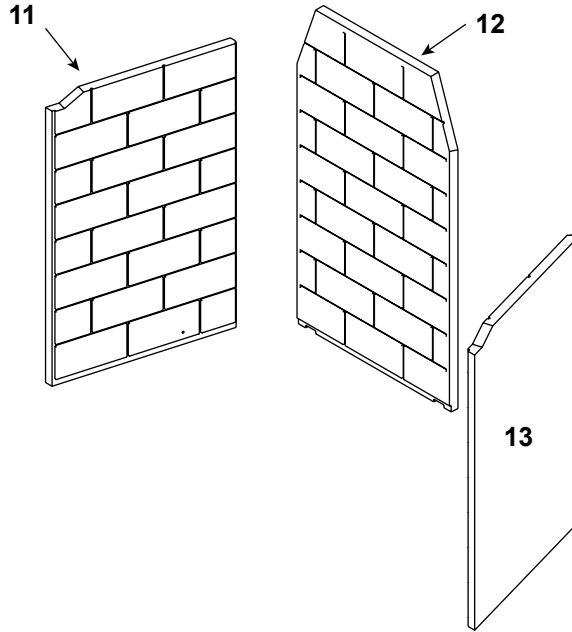

Traditional Refractory Assembly

IMPORTANT: THIS IS DATED INFORMATION. Parts must be ordered from a dealer or distributor. **Hearth and Home Technologies does not sell directly to consumers.** Provide model number and serial number when requesting service parts from your dealer or distributor.

Stocked at Depot

ITEM	DESCRIPTION	COMMENTS	PART NUMBER	
	Traditional Refractory Set	Natural Gray	WDR3836-T-NG	
		Antler Velvet	WDR3836-T-AV	
		Black Onyx	WDR3836-T-BK	
		Masonry Brown	WDR3836-T-BR	
11	Left Panel	Natural Gray	SRV4059-852	
		Antler Velvet	SRV4059-852AV	
		Black Onyx	SRV4059-852BK	
		Masonry Brown	SRV4059-852BR	
12	Back Panel	Natural Gray	SRV4059-859	
		Antler Velvet	SRV4059-859AV	
		Black Onyx	SRV4059-859BK	
		Masonry Brown	SRV4059-859BR	
13	Right Panel	Natural Gray	SRV4059-853	
		Antler Velvet	SRV4059-853AV	
		Black Onyx	SRV4059-853BK	
		Masonry Brown	SRV4059-853BR	
	Refractory Fastener Pack			
	Contains: 8 #6 X 1 1/2" Panhead screw, 3/32" Drill Bit, 8 Clips		SRV4059-668	

Additional service parts on following page.