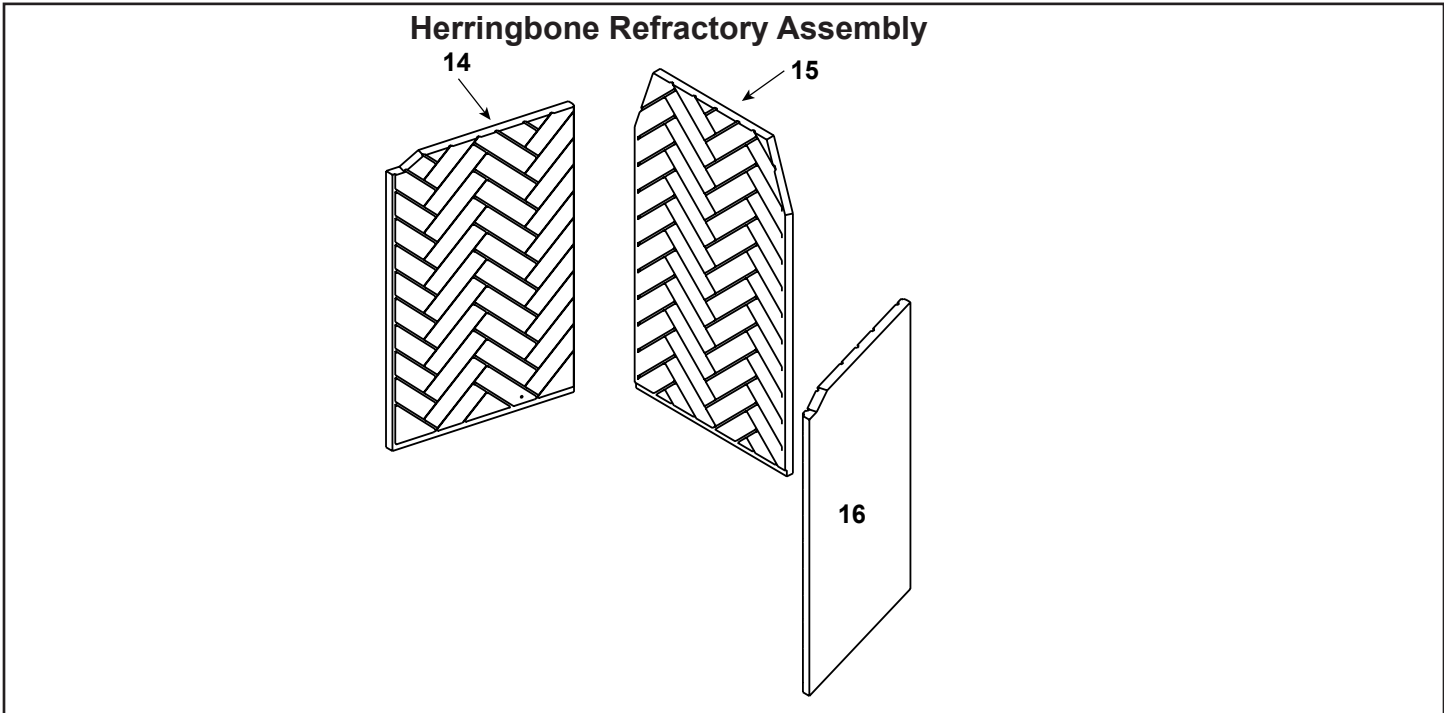

IMPORTANT: THIS IS DATED INFORMATION. Parts must be ordered from a dealer or distributor. **Hearth and Home Technologies does not sell directly to consumers.** Provide model number and serial number when requesting service parts from your dealer or distributor.

Stocked at Depot

ITEM	DESCRIPTION	COMMENTS	PART NUMBER	
	Herringbone Refractory Set	Natural Gray	WDR3836-H-NG	
		Antler Velvet	WDR3836-H-AV	
		Black Onyx	WDR3836-H-BK	
		Masonry Brown	WDR3836-H-BR	
14	Left Panel	Natural Gray	SRV4059-856	
		Antler Velvet	SRV4059-856AV	
		Black Onyx	SRV4059-856BK	
		Masonry Brown	SRV4059-856BR	
15	Back Panel	Natural Gray	SRV4059-861	
		Antler Velvet	SRV4059-861AV	
		Black Onyx	SRV4059-861BK	
		Masonry Brown	SRV4059-861BR	
16	Right Panel	Natural Gray	SRV4059-857	
		Antler Velvet	SRV4059-857AV	
		Black Onyx	SRV4059-857BK	
		Masonry Brown	SRV4059-857BR	
	Refractory Fastener Pack			
	Contains: 8 #6 X 1 1/2" Panhead screw, 3/32" Drill Bit, 8 Clips		SRV4059-668