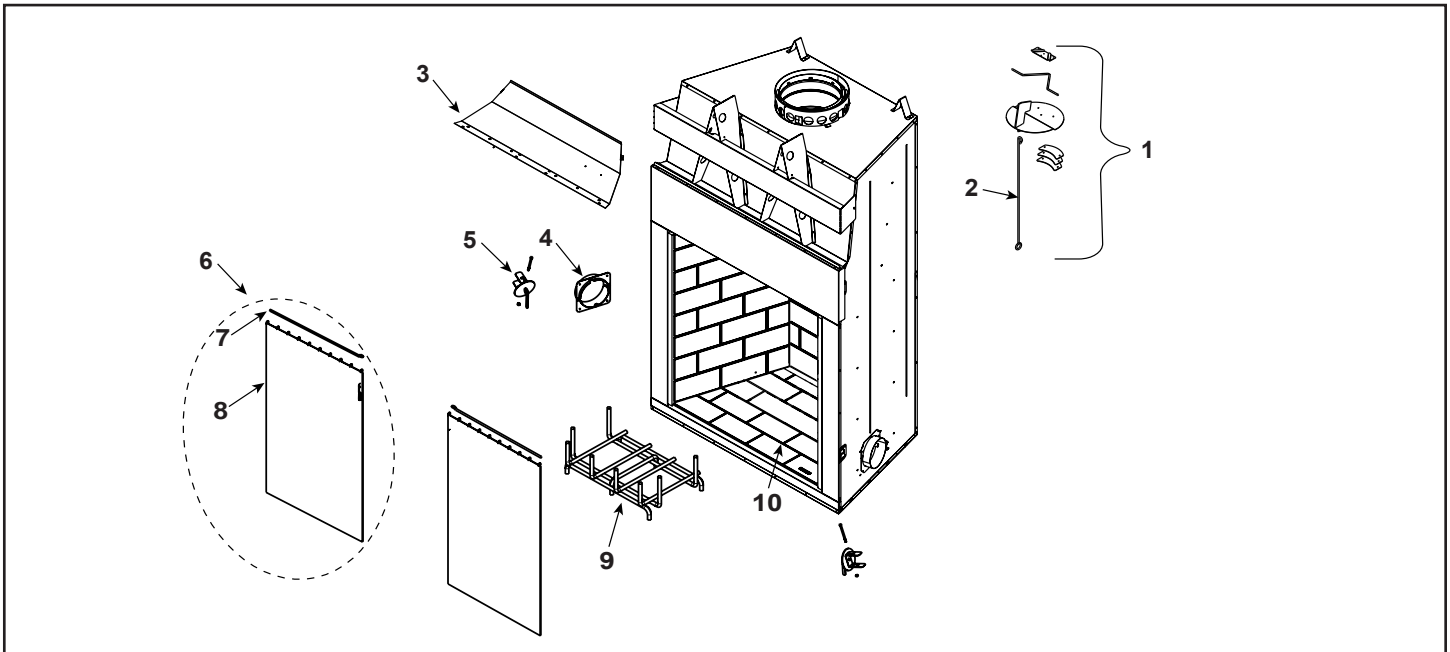

Service Parts

ASH36-B

Ashland 36" Woodburning Fireplace Beginning Manufacturing Date: Oct 2025
Ending Manufacturing Date: Active

IMPORTANT: THIS IS DATED INFORMATION. Parts must be ordered from a dealer or distributor. **Hearth and Home Technologies does not sell directly to consumers.** Provide model number and serial number when requesting service parts from your dealer or distributor.

Stocked at Depot

ITEM	DESCRIPTION	COMMENTS	PART NUMBER	Stocked at Depot
1	Damper Blade Assembly		SRV35160	
2	Damper Control		SRV35159	
3	Smoke Shield		SRV4059-417	
4	Outside Air Collar Assembly	Qty 2 req	SRV4059-037	Y
5	OA Door	Qty 2 req	SRV4059-049	
6	Firescreen Assembly W/Rod	Qty 2 req	4059-053	Y
7	Screen Rod	Qty 2 req	SRV4059-512	Y
	Screen Rod Clips	Qty 2 req	SRV4059-111	Y
8	Firescreen Assembly		4059-054	
9	Grate Assembly		GR37	Y
	Grate Retainer	Qty 2 req	SRV4017-060	
10	Hearth Refractory	Natural Gray	SRV4059-380	
		Antler Velvet	SRV4059-380AV	
		Black Onyx	SRV4059-380BK	
		Masonry Brown	SRV4059-380BR	
	Mortar	10 Lb Bucket	MMMORTR	
	Outside Air Hood	Qty 2 req	SRV4059-271	
	Strip Protector	Qty 2 req	SRV18320	
	Starter Collar		SRV22072	Y
	Owners Manual		4059-967	
	Installation Manual		4059-966	

Additional service parts on following page.