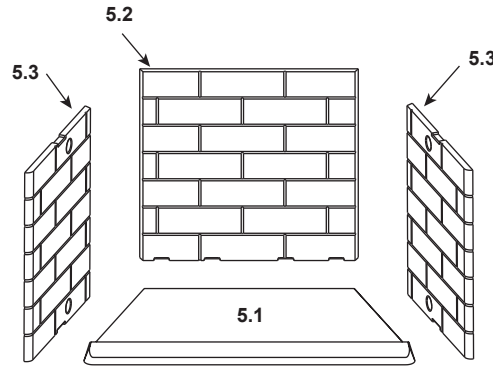

IMPORTANT: THIS IS DATED INFORMATION. Parts must be ordered from a dealer or distributor. **Hearth and Home Technologies does not sell directly to consumers.** Provide model number and serial number when requesting service parts from your dealer or distributor.

**Stocked
at Depot**

ITEM	DESCRIPTION	COMMENTS	PART NUMBER

#5 Traditional Refractory

Traditional Refractory (A42R)

5.1	Hearth Refractory	35.98" F x 18" D x 22.96" B	Pre SN# AK672478	SRV28391
			Post SN# AK672478	SRV4010-018
5.2	Back Refractory	23.06" W x 22.50" H	Pre SN# AK672478	SRV28394
			Post SN# AK672478	SRV4010-060
5.3	Side Refractory (Left/right)	18" W x 22.50" H	Pre SN# AK672478	SRV28393
			Post SN# AK672478	SRV4010-058