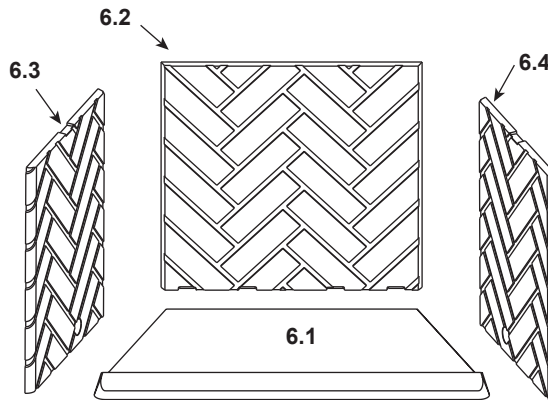

**Stocked  
at Depot**

ITEM	DESCRIPTION	COMMENTS	PART NUMBER
------	-------------	----------	-------------

**#5 Traditional Refractory**

**Traditional Refractory (A42R)**

5.1	Hearth Refractory	35.98" F x 18" D x 22.96" B	Pre SN# AK672478	SRV28391
			Post SN# AK672478	SRV4010-018
5.2	Back Refractory	23.06" W x 22.50" H	Pre SN# AK672478	SRV28394
			Post SN# AK672478	SRV4010-060
5.3	Side Refractory (Left/right)	18" W x 22.50" H	Pre SN# AK672478	SRV28393
			Post SN# AK672478	SRV4010-058

**#6 Herringbone Refractory**

**Herringbone Refractory (A42RH)**

6.1	Hearth Refractory	35.98" F x 18" D x 22.96" B		SRV4010-018
6.2	Back Refractory	23.06" W x 22.50" H	Pre SN# AK652487	4010-011
			Post SN# AK652487	SRV4010-064
6.3	Left Hand Refractory	18" W x 22.50" H	Pre SN# AK652487	4010-010
			Post SN# AK652487	SRV4010-061
6.4	Right Hand Refractory	18" W x 22.50" H	Pre SN# AK652487	4010-009
			Post SN# AK652487	SRV4010-062