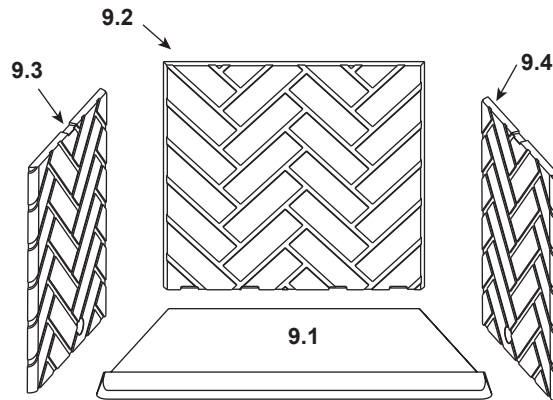

Stocked at Depot

ITEM	DESCRIPTION	COMMENTS	PART NUMBER
------	-------------	----------	-------------

#5 Traditional Refractory

Traditional Refractory (A42R)

8.1	Hearth Refractory	35.98°F x 18"D x 22.96"B	SRV28391
8.2	Back Refractory	23.06"W x 22.50"H	SRV28394
8.3	Side Refractory (Left/right)	18"W x 22.50"H	SRV28393

#6 Herringbone Refractory

Herringbone Refractory (A42RH)

9.1	Hearth Refractory	35.98°F x 18"D x 22.96"B	SRV28391
9.2	Back Refractory	23.06"W x 22.50"H	SRV4010-068
9.3	Left Hand Refractory	18"W x 22.50"H	SRV4010-065
9.4	Right Hand Refractory	18"W x 22.50"H	SRV4010-066