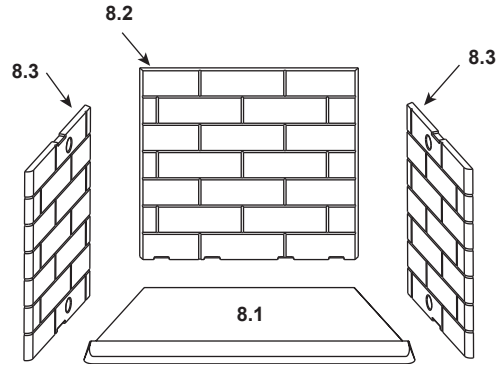

Stocked at Depot

ITEM	DESCRIPTION	COMMENTS	PART NUMBER	
1	Starter Section		SRV22069	Y
2	Top Standoff	Qty 4 req.	SRV4044-111	
3	Upper Face		SRV30566BK	
4	Left and Right Column		SRV29899BK	
5	Lower Face		SRV28377BK	
6	Hearth Filler		SRV30332BK	
7	Grate, 27.75"F x 12.29"D x 19.39"B		GR19	Y
	Grate Clip	Qty 2 req.	SRV28062	
	Hang Down Damper Kit	Order for rod replacement	SRV28380	
	Damper Weight	Order when rod is not being replaced	SRV19785	
	Damper Blade		30558	
	Door Pivot Clip	Qty 2 req.	SRV31527	
	Firescreen Assembly	Qty 2 req.	SRV29246	Y
	Firescreen Handle	Qty 2 req.	SRV10002	
	Firescreen Rod	Qty 2 req.	SRV4010-102	Y
	Nailing Flange	Qty 4 req.	SRV31190	
	Drywall Flange		28388	
	Outside Air Kit		AK22	
	Refractory Retainer	Qty 3 req.	SRV11847	
	Smoke Baffle (Right)		SRV35329	
	Smoke Baffle (Left)		SRV35330	
	Smoke Shield		SRV35221BK	
	Strip Protector	Qty 2 req.	SRV18320	
	Upper Door Track		SRV15427BK	
	Installation Manual		4010-900	
	Owner's Manual		4010-901	

Stocked at Depot

ITEM	DESCRIPTION	COMMENTS	PART NUMBER
------	-------------	----------	-------------

#5 Traditional Refractory

Traditional Refractory (A42R)

8.1	Hearth Refractory	35.98°F x 18"D x 22.96"B	SRV28391
8.2	Back Refractory	23.06"W x 22.50"H	SRV28394
8.3	Side Refractory (Left/right)	18"W x 22.50"H	SRV28393