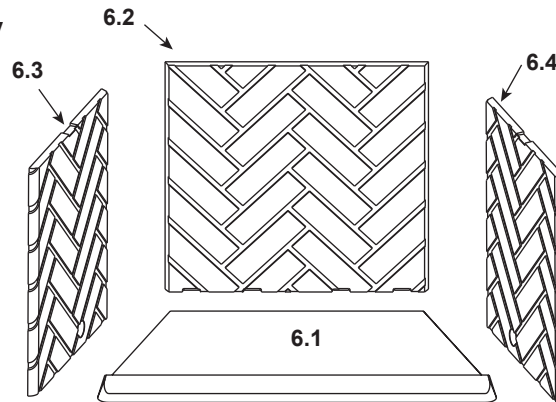

**Stocked
at Depot**

ITEM	DESCRIPTION	COMMENTS	PART NUMBER
------	-------------	----------	-------------

#5 Traditional Refractory

Traditional Refractory (A36R)

5.1	Hearth Refractory	30.90"F x 18"D x 17.08"B	Pre Week 34/98	29244	
		30.50"F x 18.44"D x 19.80"B	Week 34/98 thru SN# AK672454	SRV29993	
		30.50"F x 18.44"D x 19.80"B	Post SN# AK672454	SRV4010-017	
5.2	Back Refractory	17.06"W x 22.50"H	Pre Week 34/98	29245	
		20"W x 22.50"H	Week 34/98 thru SN# AK672454	SRV29992	
		20"W x 22.50"H	Post SN# AK672454	SRV4010-059	
5.3	Side Refractory(Left/right)	18"W x 22.50"H	Pre SN# AK672454	SRV28393	
		18"W x 22.50"H	Post SN# AK672454	SRV4010-058	

#6 Herringbone Refractory

Herringbone Refractory (A36RH)

6.1	Hearth Refractory	30.55"F x 18.44"D x 19.80"B		SRV4010-017	
6.2	Back Refractory	20"W x 22.50"H	Pre SN# AK652532	4010-012	
			Post SN# AK652532	SRV4010-063	
6.3	Left Hand Refractory	18"W x 22.50"H	Pre SN# AK652532	4010-010	
			Post SN# AK652532	SRV4010-061	
6.4	Right Hand Refractory	18"W x 22.50"H	Pre SN# AK652532	4010-009	
			Post SN# AK652532	SRV4010-062	