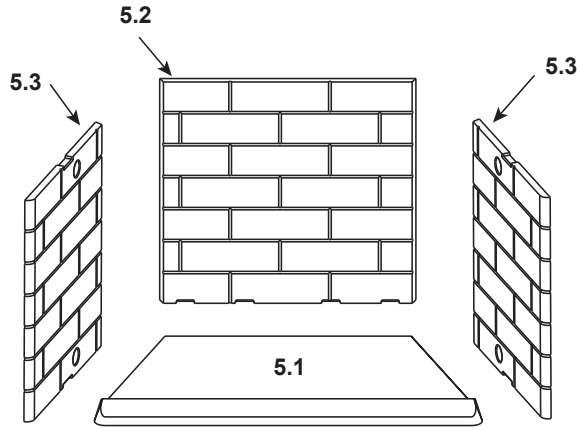

**Stocked
at Depot**

ITEM	DESCRIPTION	COMMENTS	PART NUMBER	
1	Starter Section		SRV22069	Y
2	Top Standoff	Qty 4 req.	SRV4044-111	
3	Upper Face		SRV30567BK	
4	Left and Right Column		SRV29899BK	
5	Lower Face		SRV29231BK	
6	Hearth Filler		SRV30331BK	
7	Grate, 21.75"F x 12.29"D x 13.03"B		GR18	Y
	Grate Clip	Qty 2 req.	SRV28062	
	Hang Down Damper Kit	Order for rod replacement	SRV28380	
	Damper Weight	Order when rod is not being replaced	SRV19785	
	Damper Blade		30558	
	Door Pivot Clip	Qty 2 req.	SRV31527	
	Firescreen Assembly	Qty 2 req.	26053	Y
	Firescreen Handle	Qty 2 req.	SRV10002	
	Firescreen Rod	Qty 2 req.	SRV12052	Y
	Nailing Flange	Qty 4 req.	31190	
	Drywall Flange		29238	
	Outside Air Kit		AK22	
	Refractory Retainer	Qty 3 req	SRV11847	
	Smoke Diverter		30559	
	Strip Protector	Qty 2 req.	SRV18320	
	Smoke Shield		31191	
	Upper Door Track		SRV15425BK	
	Installation Manual		4017-259	
	Owner's Manual		4017-260	

**Stocked
at Depot**

ITEM	DESCRIPTION	COMMENTS	PART NUMBER
------	-------------	----------	-------------

#5 Traditional Refractory

Traditional Refractory (A36R)

5.1	Hearth Refractory	30.90"F x 18"D x 17.08"B	Pre Week 34/98	29244	
		30.50"F x 18.44"D x 19.80"B	Week 34/98 thru SN# AK672454	SRV29993	
		30.50"F x 18.44"D x 19.80"B	Post SN# AK672454	SRV4010-017	
5.2	Back Refractory	17.06"W x 22.50"H	Pre Week 34/98	29245	
		20"W x 22.50"H	Week 34/98 thru SN# AK672454	SRV29992	
		20"W x 22.50"H	Post SN# AK672454	SRV4010-059	
5.3	Side Refractory(Left/right)	18"W x 22.50"H	Pre SN# AK672454	SRV28393	
		18"W x 22.50"H	Post SN# AK672454	SRV4010-058	