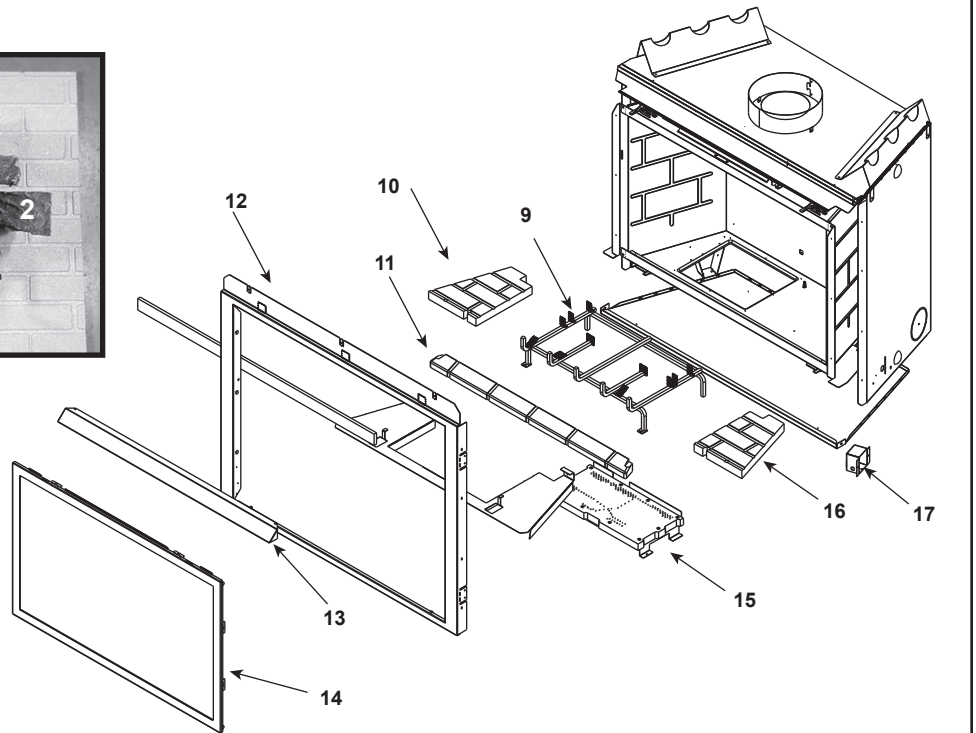

Log Set Assembly

IMPORTANT: THIS IS DATED INFORMATION. Parts must be ordered from a dealer or distributor. **Hearth and Home Technologies does not sell directly to consumers.** Provide model number and serial number when requesting service parts from your dealer or distributor.

Stocked at Depot

ITEM	DESCRIPTION	COMMENTS	PART NUMBER	
	Log Set Assembly		LOGS-8TRC	Y
1	Log 1	No longer available, Must order complete assembly	SRV582-701	
2	Log 2		SRV582-703	
3	Log 3		SRV582-702	
4	Log 4		SRV582-704	
5	Log 5		SRV402-701	
6	Log 6		SRV582-706	
7	Log 7		SRV582-707	
8	Log 8		SRV582-705	
9	Grate Assembly	No longer available	582-360A	
10	Refractory Left Base	No longer available	SRV582-376-UM	
11	Refractory Base	No longer available	SRV582-370-UM	
12	Surround	No longer available	285-130	
13	Hood		SRV560-175	
14	Glass Door Assembly		GLA-950TR	Y
15	Burner NG, LP		SRV582-378A-UM	
16	Refractory Right Base	No longer available	SRV582-377-UM	
17	Junction Box	Pre 002324001	383-250A	Y
		Post 002324001	SRV4021-013	Y