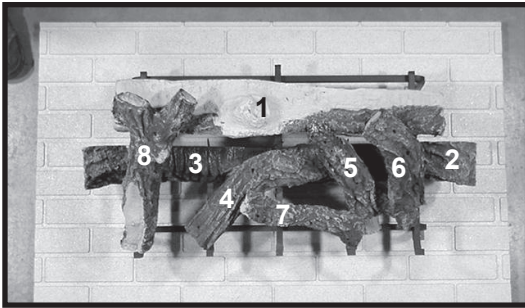

Log Set Assembly

IMPORTANT: THIS IS DATED INFORMATION. Parts must be ordered from a dealer or distributor. **Hearth and Home Technologies does not sell directly to consumers.** Provide model number and serial number when requesting service parts from your dealer or distributor.

Stocked at Depot

ITEM	DESCRIPTION	COMMENTS	PART NUMBER	
	Log Set Assembly		LOGS-8TRC	Y
1	Log 1	No longer available, Must order complete assembly	SRV582-701	
2	Log 2		SRV582-703	
3	Log 3		SRV582-702	
4	Log 4		SRV582-704	
5	Log 5		SRV402-701	
6	Log 6		SRV582-706	
7	Log 7		SRV582-707	
8	Log 8		SRV582-705	
9	Grate Assembly	No longer available	582-360A	
10	Refractory Left Base	No longer available	SRV582-376-UM	
11	Refractory Base	No longer available	SRV582-370-UM	
12	Surround	No longer available	285-130	
13	Hood		SRV560-175	
14	Glass Door Assembly		GLA-950TR	Y
15	Burner NG, LP		SRV582-378A-UM	
16	Refractory Right Base	No longer available	SRV582-377-UM	
17	Junction Box	Pre 002324001	383-250A	Y
		Post 002324001	SRV4021-013	Y