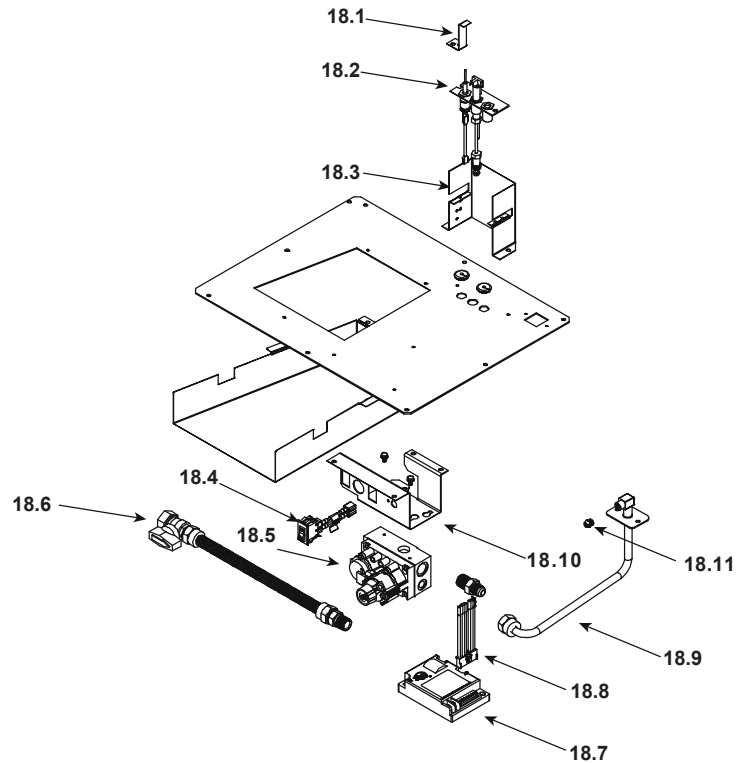

No one builds a better fire

Beginning Manufacturing Date: Aug 2001
Ending Manufacturing Date: Jan 2005

#18 Valve Assembly

IMPORTANT: THIS IS DATED INFORMATION. Parts must be ordered from a dealer or distributor. **Hearth and Home Technologies does not sell directly to consumers.** Provide model number and serial number when requesting service parts from your dealer or distributor.

Stocked at Depot

ITEM	DESCRIPTION	COMMENTS	PART NUMBER	
18.1	Ground Strap	No longer available	2025-512	
18.2	Pilot Assembly NG	Pre 002324001	SRV4021-730	Y
		Post 002324001	4021-422	Y
	Pilot Assembly LP	Pre 002324001	SRV4021-731	Y
		Post 002324001	4021-423	Y
18.3	Pilot Bracket	No longer available	530-164	
18.4	On/Off Rocker Switch		060-521A	Y
18.5	Valve NG		750-500	Y
	Valve LP		750-501	Y
18.6	Flex Ball Valve Assembly		SRV302-320	Y
18.7	Module		SRV593-592	Y
18.8	Module Wire Assembly		SRV593-590	Y
18.9	Flexible Gas Connector	Pre 002324001	477-301A	Y
		Post 002324001	383-302A	Y
18.10	Valve Bracket	Pre 002324001	385-169	
		No longer available	2025-101	
18.11	Orifice NG (#32C)		SRV582-832	Y
	Orifice LP (#50C)		582-850	Y

Additional service part numbers appear on following page.