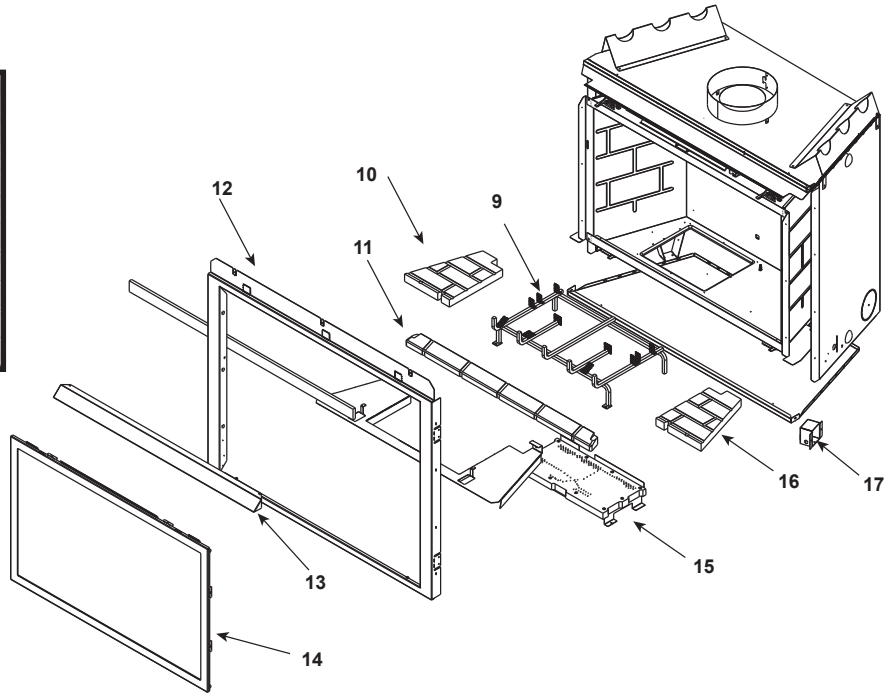

Log Set Assembly

IMPORTANT: THIS IS DATED INFORMATION. Parts must be ordered from a dealer or distributor. **Hearth and Home Technologies does not sell directly to consumers.** Provide model number and serial number when requesting service parts from your dealer or distributor.

Stocked at Depot

ITEM	DESCRIPTION	COMMENTS	PART NUMBER	
	Log Set Assembly		LOGS-8TRC	Y
1	Log 1	No longer available, Must order complete assembly	SRV582-701	
2	Log 2		SRV582-703	
3	Log 3		SRV582-702	
4	Log 4		SRV582-704	
5	Log 5		SRV402-701	
6	Log 6		SRV582-706	
7	Log 7		SRV582-707	
8	Log 8		SRV582-705	
9	Grate Assembly	No longer available	582-360A	
10	Refractory Left Base	No longer available	SRV582-376-UM	
11	Refractory Base	No longer available	SRV582-370-UM	
12	Surround	No longer available	285-130	
13	Hood		SRV560-175	
14	Glass Door Assembly		GLA-950TR	Y
15	Burner NG		SRV582-378A-UM	
	Burner LP		SRV380-379A-UM	
16	Refractory Right Base	No longer available	SRV582-377-UM	
17	Junction Box	No longer available	100-254A