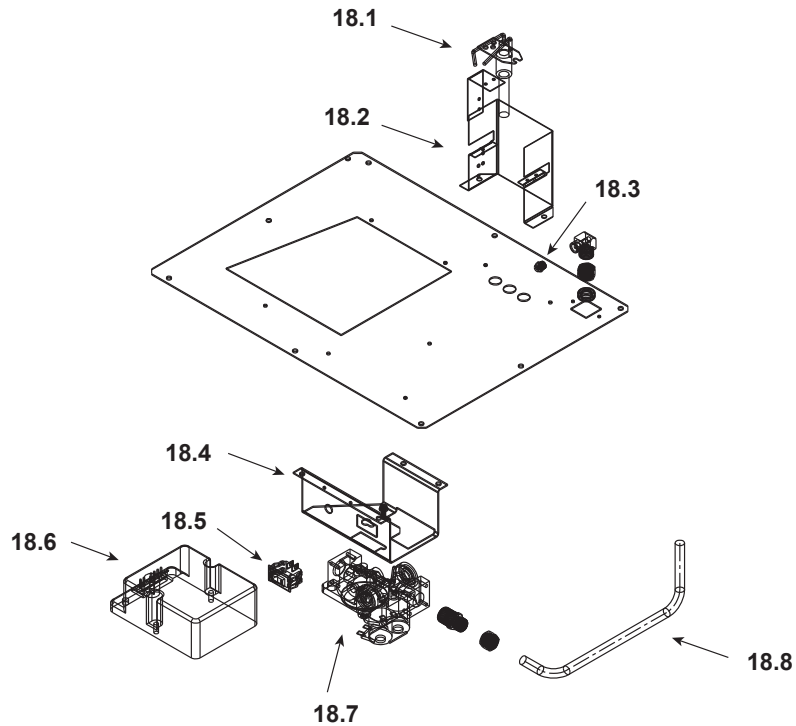

No one builds a better fire

Beginning Manufacturing Date: June 2001

Ending Manufacturing Date: Aug 2001

#18 Valve Assembly

IMPORTANT: THIS IS DATED INFORMATION. Parts must be ordered from a dealer or distributor. **Hearth and Home Technologies does not sell directly to consumers.** Provide model number and serial number when requesting service parts from your dealer or distributor.

Stocked at Depot

ITEM	DESCRIPTION	COMMENTS	PART NUMBER	
18.1	Electrode		501-591	Y
18.2	Pilot Bracket	No longer available	530-164	
18.3	Orifice NG (#31C)		SRV582-831	Y
	Orifice LP (1.88 mm C)		582-818	Y
18.4	Valve Bracket	No longer available	550-256	
18.5	On/Off, Switch		SRV32D0232	Y
18.6	Module	No longer available	501-592	
18.7	Valve NG		492-500	Y
	Valve LP	No longer available	492-501	
18.8	Flexible Gas Connector		477-301A	Y
	Decorative Front	No longer available	DF-8-BK	
	Fan Kit		GFK-160A	
	Flex Ball Valve Assembly		SRV302-320	Y
	High Limit Switch		SRV4021-383	Y
	Mineral Wool		050-721	
	Remote		SMART-STAT-HHT	
	Touch Up Paint		TUPB-12	
	Conversion Kit NG	No longer available	NGK-8TRD-DSI	
	Conversion Kit LP	No longer available	LPK-8TRD-DSI