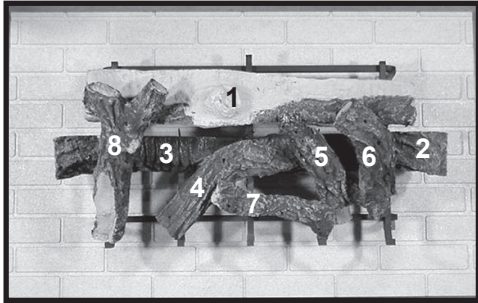

Log Set Assembly

IMPORTANT: THIS IS DATED INFORMATION. Parts must be ordered from a dealer or distributor. **Hearth and Home Technologies does not sell directly to consumers.** Provide model number and serial number when requesting service parts from your dealer or distributor.

Stocked at Depot

ITEM	DESCRIPTION	COMMENTS	PART NUMBER	
	Log Set Assembly		LOGS-8TRC	Y
1	Log 1	No longer available, Must order complete assembly	SRV582-701	
2	Log 2		SRV582-703	
3	Log 3		SRV582-702	
4	Log 4		SRV582-704	
5	Log 5		SRV402-701	
6	Log 6		SRV582-706	
7	Log 7		SRV582-707	
8	Log 8		SRV582-705	
9	Grate Assembly	No longer available	582-360A	
10	Refractory Left Base	No longer available	SRV582-376-UM	
11	Refractory Base	No longer available	SRV582-370-UM	
12	Surround	No longer available	285-130	
13	Hood		SRV560-175	
14	Glass Door Assembly		GLA-950TR	Y
15	Burner NG		SRV582-378A-UM	
	Burner LP		SRV380-379A-UM	
16	Refractory Right Base	No longer available	SRV582-377-UM	
17	Junction Box	No longer available	100-254A