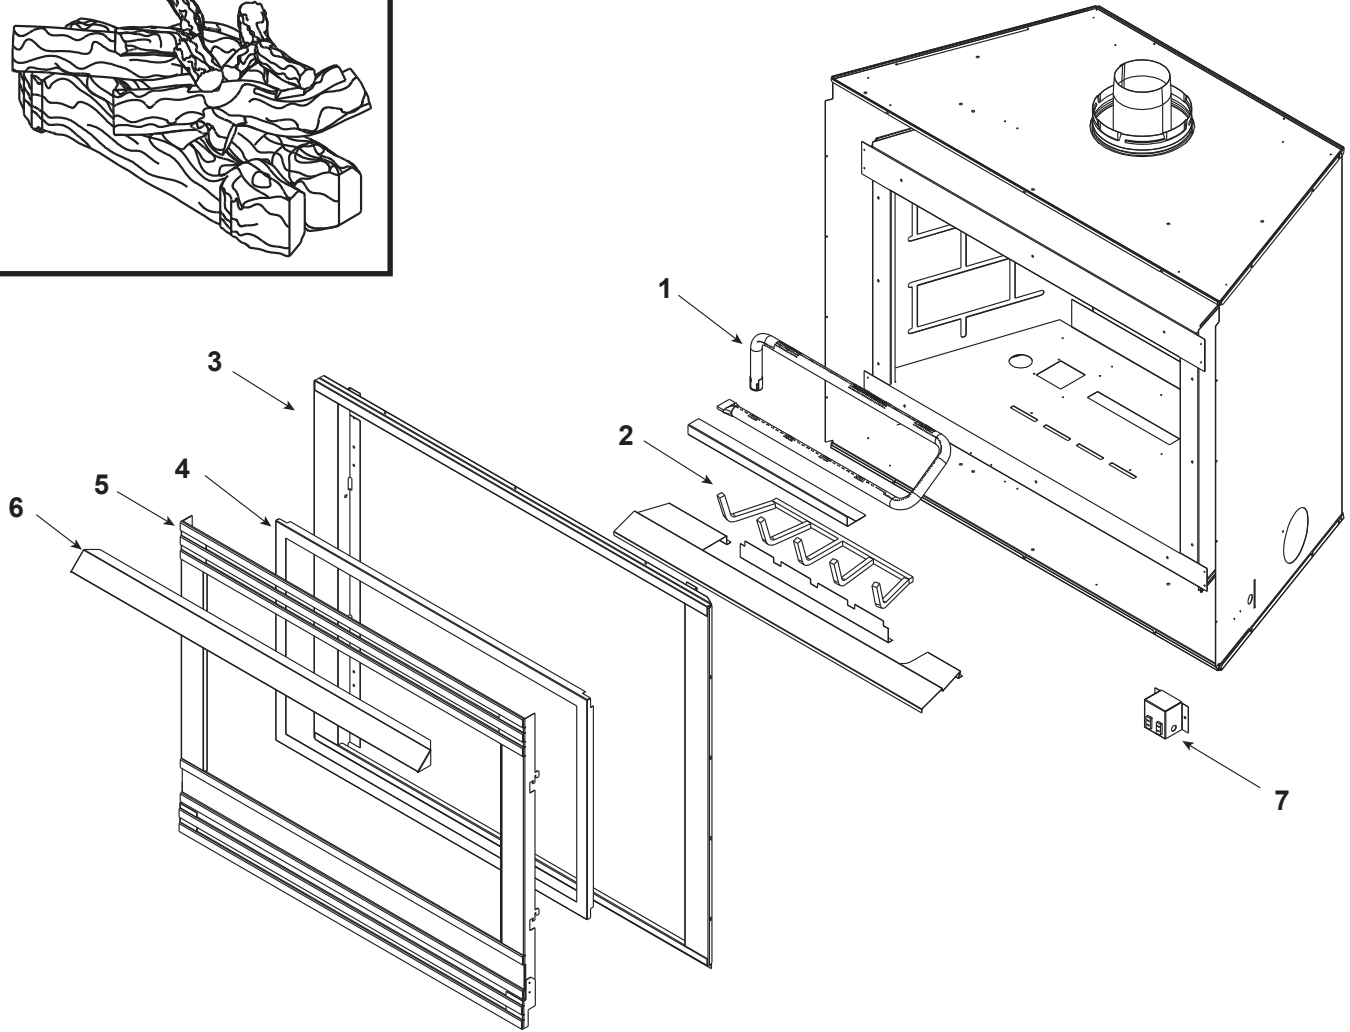

Log Set Assembly

IMPORTANT: THIS IS DATED INFORMATION. When requesting service or replacement parts for your appliance please provide model number and serial number. All parts listed in this manual may be ordered from an authorized dealer.

Stocked at Depot

ITEM	DESCRIPTION	COMMENTS	PART NUMBER	
	Log Set Assembly (Set Only)	No longer available	LOGS-30	
1	Burner NG	No longer available	065-326A	
	Burner LP	No longer available	065-325A	
2	Grate Assembly	No longer available	065-183	
3	Surround	No longer available	065-122A	
4	Glass Door Assembly	No longer available	GLA-8TV	
5	Decorative Front	No longer available	DF-42H	
6	Hood	No longer available	SRV65-143-BK	
7	Junction Box		100-250A	Y