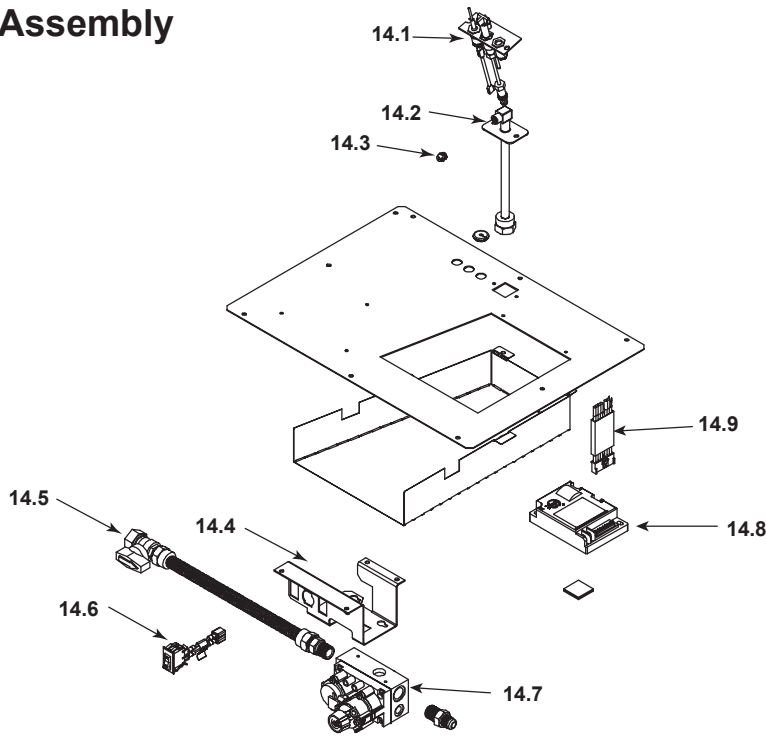

No one builds a better fire

Beginning Manufacturing Date: Feb 2005
Ending Manufacturing Date: Sept 2009

#14 Valve Assembly

IMPORTANT: THIS IS DATED INFORMATION. Parts must be ordered from a dealer or distributor. **Hearth and Home Technologies does not sell directly to consumers.** Provide model number and serial number when requesting service parts from your dealer or distributor.

Stocked at Depot

ITEM	DESCRIPTION	COMMENTS	PART NUMBER	
14.1	Pilot Assembly NG	Pre 002927628	4021-422	Y
		Post 002927628	SRV2090-012	Y
	Pilot Assembly LP	Pre 002927628	4021-423	Y
		Post 002927628	2090-013	Y
14.2	12" Flexible Gas Connector		383-302A	Y
14.3	Burner Orifice NG (#31C)		SRV582-831	Y
	Burner Orifice LP (1.8mm)		582-818	Y
14.4	Valve Bracket	No longer available	2025-101	
		Post 002927628	2118-104	
14.5	Flex Ball Valve Assembly		SRV302-320	Y
14.6	ON/OFF Rocker Switch		060-521A	Y
14.7	Valve NG		750-500	Y
	Valve LP		750-501	Y
14.8	Module		SRV593-592	Y
14.9	Wire Assembly		SRV593-590	Y
	Battery Pack		SRV593-594	Y
	3 Volt Transformer		SRV593-593	Y
	80" & 72" Wire Assembly		522-504A	Y

Additional service part numbers appear on following page