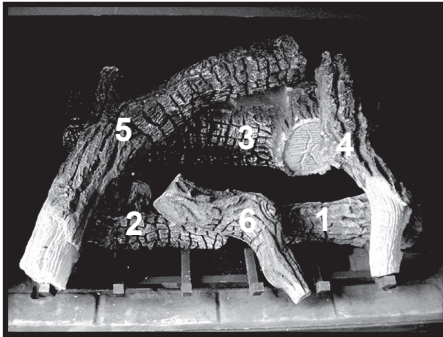

Log Set Assembly

IMPORTANT: THIS IS DATED INFORMATION. Parts must be ordered from a dealer or distributor. **Hearth and Home Technologies does not sell directly to consumers.** Provide model number and serial number when requesting service parts from your dealer or distributor.

Stocked at Depot

ITEM	DESCRIPTION	COMMENTS	PART NUMBER	
	Log Set Assembly		LOGS-8OAK	Y
1	Log 1	No longer available, Must order complete assembly	SRV2057-720	
2	Log 2		SRV2057-721	
3	Log 3		SRV2057-722	
4	Log 4		SRV2057-723	
5	Log 5		SRV2057-724	
6	Log 6		SRV2057-725	
7	Log Grate	No longer available	2057-008	
8	Burner NG		2058-006	Y
	Burner LP		2057-010	Y
9	Base Refractory	No longer available	SRV2057-123	
10	Insulation Board	No longer available	380-401	
11	Surround	No longer available	380-130	
12	Glass Door Assembly		GLA-950TR	Y
13	Junction Box		SRV4021-013	Y