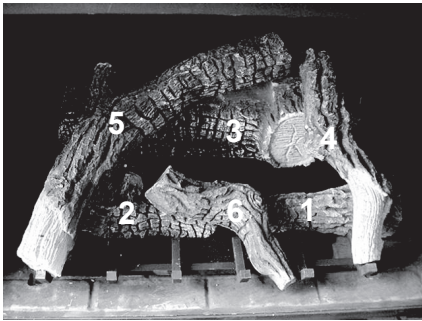

Log Set Assembly

IMPORTANT: THIS IS DATED INFORMATION. Parts must be ordered from a dealer or distributor. **Hearth and Home Technologies does not sell directly to consumers.** Provide model number and serial number when requesting service parts from your dealer or distributor.

Stocked at Depot

ITEM	DESCRIPTION	COMMENTS	PART NUMBER	
	Log Set Assembly		LOGS-8OAK	Y
1	Log 1	No longer available, Must order complete assembly	SRV2057-720	
2	Log 2		SRV2057-721	
3	Log 3		SRV2057-722	
4	Log 4		SRV2057-723	
5	Log 5		SRV2057-724	
6	Log 6		SRV2057-725	
7	Log Grate	No longer available	2057-008	
8	Burner NG		2057-009	Y
	Burner LP		2057-010	Y
9	Base Refractory	No longer available	SRV2057-123	
10	Insulation Board	No longer available	380-401	
11	Surround	No longer available	380-130	
12	Glass Door Assembly		GLA-950TR	Y
13	Junction Box		SRV4021-013	Y

Additional service part numbers appear on following page.