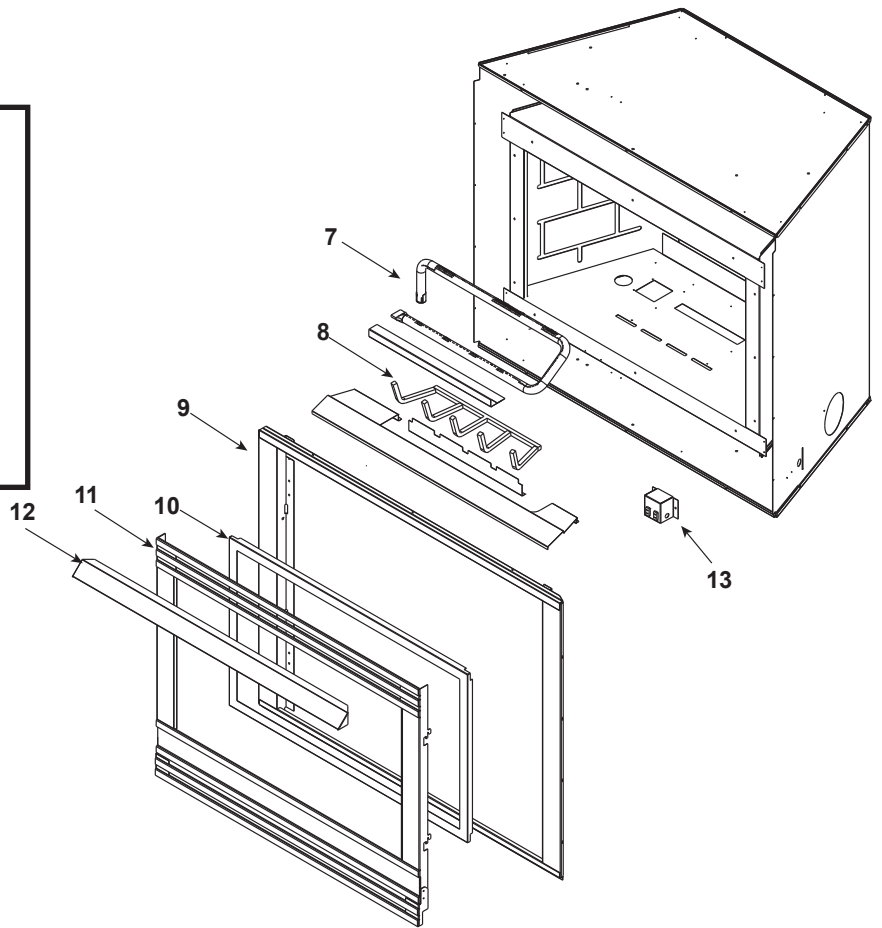

No one builds a better fire

42" Gas Fireplace - DV

Beginning Manufacturing Date: Jan 1989
Ending Manufacturing Date: Sept 1995

Log Set Assembly

IMPORTANT: THIS IS DATED INFORMATION. Parts must be ordered from a dealer or distributor. **Hearth and Home Technologies does not sell directly to consumers.** Provide model number and serial number when requesting service parts from your dealer or distributor.