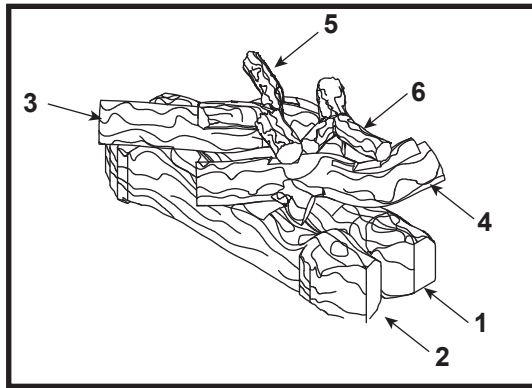

No one builds a better fire

42" Gas Fireplace - DV

Beginning Manufacturing Date: Jan 1989
Ending Manufacturing Date: Sept 1995

Log Set Assembly

IMPORTANT: THIS IS DATED INFORMATION. Parts must be ordered from a dealer or distributor. **Hearth and Home Technologies does not sell directly to consumers.** Provide model number and serial number when requesting service parts from your dealer or distributor.