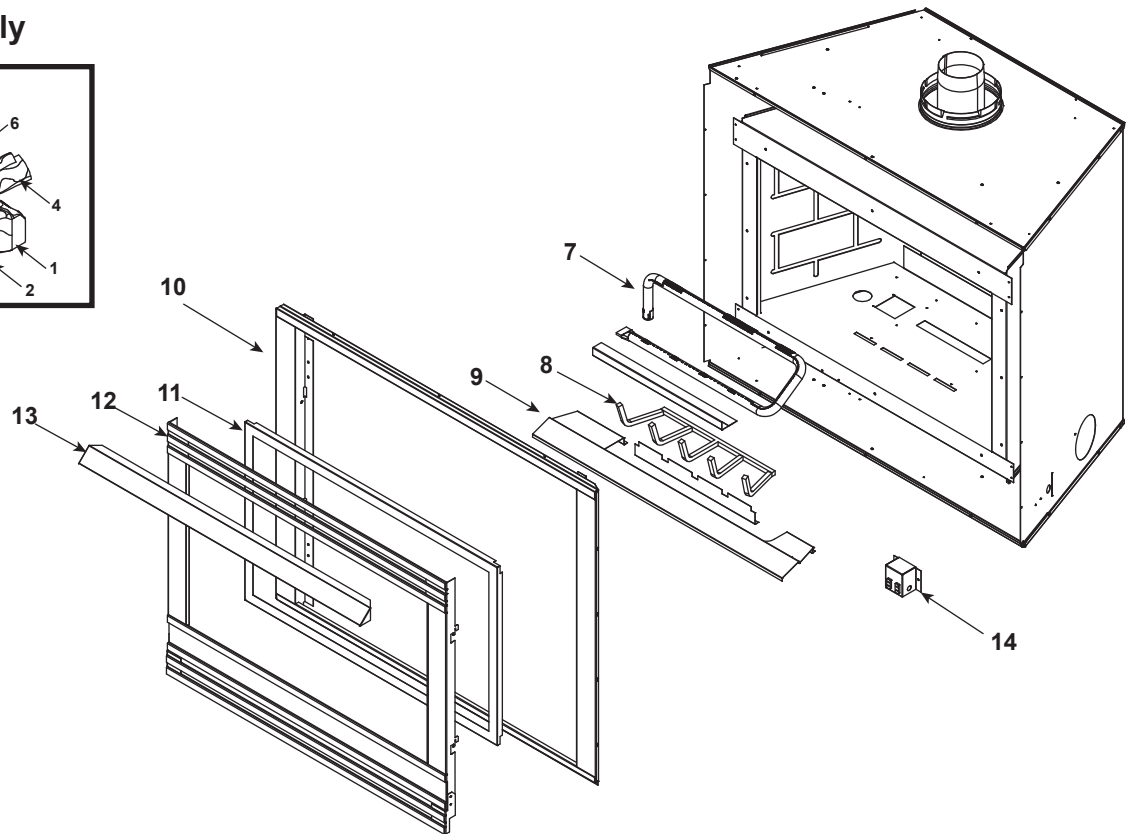

Log Set Assembly

IMPORTANT: THIS IS DATED INFORMATION. Parts must be ordered from a dealer or distributor. **Hearth and Home Technologies does not sell directly to consumers.** Provide model number and serial number when requesting service parts from your dealer or distributor.

**Stocked
at Depot**

ITEM	DESCRIPTION	COMMENTS	PART NUMBER	
	Log Set Assembly	No longer available	LOGS-30	
1	Log 1	No longer available	SRV73-702	
2	Log 2	No longer available	SRV73-701	
3	Log 3	No longer available	SRV73-704	
4	Log 4	No longer available	SRV73-703	
5	Log 5	No longer available	SRV73-706	
6	Log 6	No longer available	SRV73-705	
7	Burner NG	No longer available	073-326A	
	Burner LP	No longer available	073-325A	
8	Grate Assembly	No longer available	043-360A	
9	Refractory Sheetmetal	No longer available	096-170	
10	Surround	No longer available	065-122A	
11	Glass Door Assembly		GLA-8FL	Y
12	Decorative Front	No longer available	DF-42H	
13	Hood	No longer available	SRV65-143-BK	
14	Junction Box		100-250A	Y