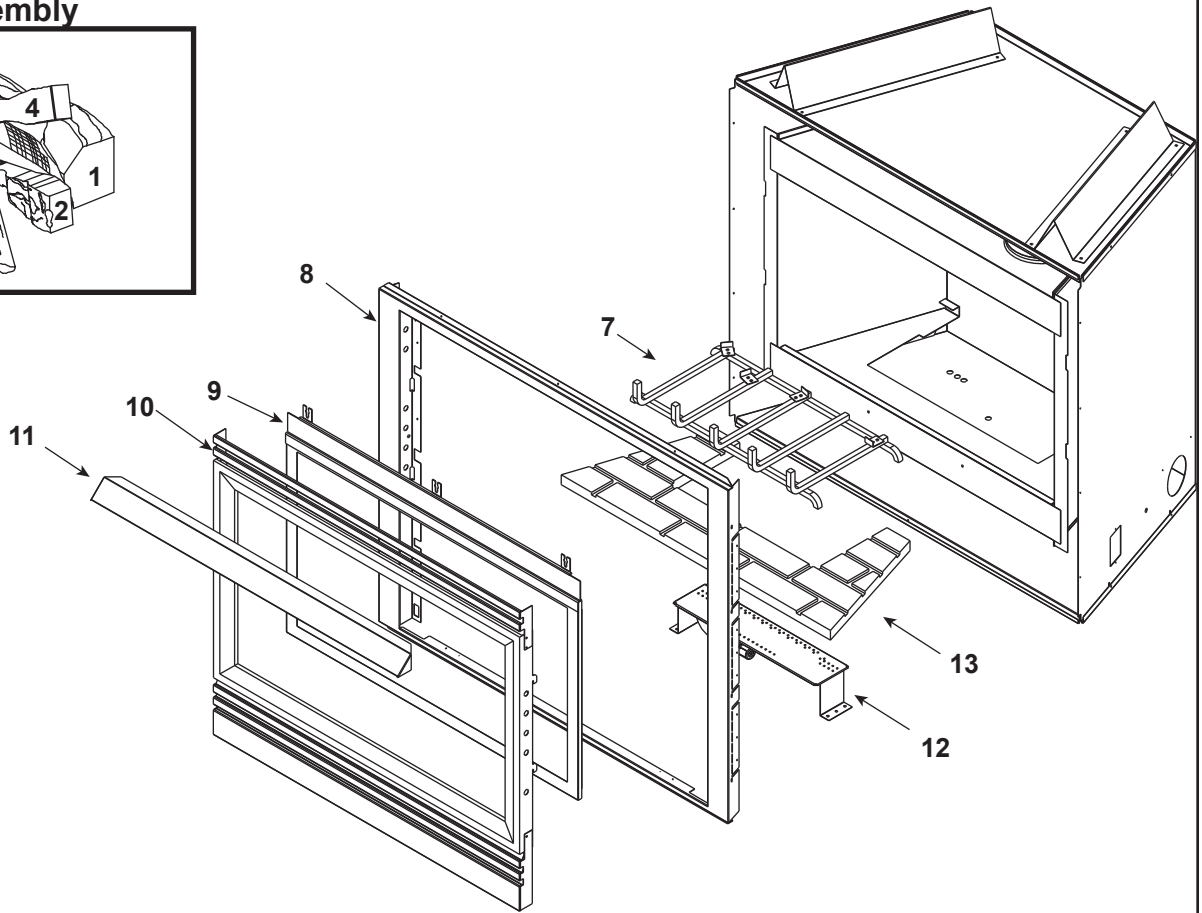

No one builds a better fire

36" Gas Fireplace - DV

Beginning Manufacturing Date: Feb 1997
Ending Manufacturing Date: March 1999

Log Set Assembly

IMPORTANT: THIS IS DATED INFORMATION.: When requesting service or replacement parts for your appliance please provide model number and serial number. All parts listed in this manual may be ordered from an authorized dealer.

Stocked at Depot

ITEM	DESCRIPTION	COMMENTS	PART NUMBER	
	Log Set Assembly	No longer available	LOGS-CAMP	
1	Log 1		SRV530-711	
2	Log 2		SRV446-702	
3	Log 3		SRV446-703	
4	Log 4		SRV446-704	
5	Log 5		SRV446-705	
6	Log 6		SRV446-706	
7	Grate Assembly	No longer available	446-360A	
8	Surround	No longer available	414-130	
9	Glass Door Assembly		GLA-6XLS	Y
10	Decorative	No longer available	DF-36H	
11	Hood		SRV60-143-BK	
12	Burner NG		446-176A	Y
	Burner LP		446-175A	Y
13	Refractory		SRV446-338	