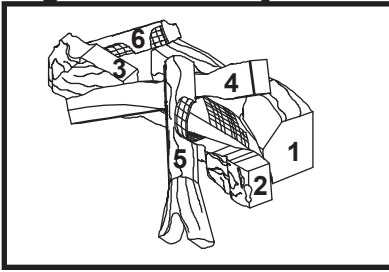

No one builds a better fire

36" Gas Fireplace - DV

Beginning Manufacturing Date: Feb 1997
Ending Manufacturing Date: March 1999

Log Set Assembly

IMPORTANT: THIS IS DATED INFORMATION.: When requesting service or replacement parts for your appliance please provide model number and serial number. All parts listed in this manual may be ordered from an authorized dealer.

Stocked at Depot

ITEM	DESCRIPTION	COMMENTS	PART NUMBER	
	Log Set Assembly	No longer available	LOGS-CAMP	
1	Log 1		SRV530-711	
2	Log 2		SRV446-702	
3	Log 3		SRV446-703	
4	Log 4		SRV446-704	
5	Log 5		SRV446-705	
6	Log 6		SRV446-706	
7	Grate Assembly	No longer available	446-360A	
8	Surround	No longer available	414-130	
9	Glass Door Assembly		GLA-6XLS	Y
10	Decorative	No longer available	DF-36H	
11	Hood		SRV60-143-BK	
12	Burner NG		446-176A	Y
	Burner LP		446-175A	Y
13	Refractory		SRV446-338	