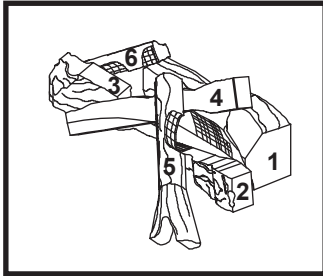

### Log Set Assembly

IMPORTANT: THIS IS DATED INFORMATION. Parts must be ordered from a dealer or distributor. **Hearth and Home Technologies does not sell directly to consumers.** Provide model number and serial number when requesting service parts from your dealer or distributor.

**Stocked at Depot**

ITEM	DESCRIPTION	COMMENTS	PART NUMBER	
	Log Assembly	<b>No longer available</b>	LOGS-CAMP	
1	Log 1		SRV530-711	
2	Log 2		SRV446-702	
3	Log 3		SRV446-703	
4	Log 4		SRV446-704	
5	Log 5		SRV446-705	
6	Log 6		SRV446-706	
7	Grate Assembly	<b>No longer available</b>	446-360A	
8	Base Refractory		SRV446-338	
9	Burner Assembly, NG		446-176A	<b>Y</b>
	Burner Assembly, LP		446-175A	<b>Y</b>
10	Surround, Front	<b>No longer available</b>	SRV414-130	
11	Glass Door Assembly		GLA-6XLS	<b>Y</b>
12	Decorative Front	<b>No longer available</b>	DF-36H	
13	Hood		SRV60-143-BK	