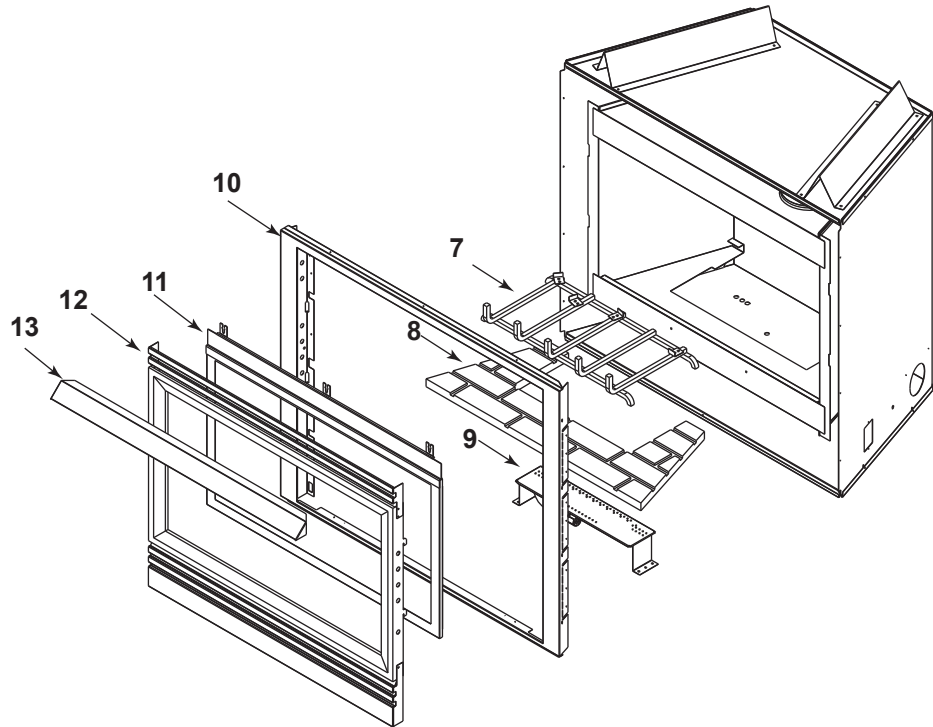

### Log Set Assembly

IMPORTANT: THIS IS DATED INFORMATION. Parts must be ordered from a dealer or distributor. **Hearth and Home Technologies does not sell directly to consumers.** Provide model number and serial number when requesting service parts from your dealer or distributor.

**Stocked at Depot**

ITEM	DESCRIPTION	COMMENTS	PART NUMBER	
	Log Assembly	<b>No longer available</b>	LOGS-CAMP	
1	Log 1		SRV530-711	
2	Log 2		SRV446-702	
3	Log 3		SRV446-703	
4	Log 4		SRV446-704	
5	Log 5		SRV446-705	
6	Log 6		SRV446-706	
7	Grate Assembly	<b>No longer available</b>	446-360A	
8	Base Refractory		SRV446-338	
9	Burner Assembly, NG		446-176A	<b>Y</b>
	Burner Assembly, LP		446-175A	<b>Y</b>
10	Surround, Front	<b>No longer available</b>	SRV414-130	
11	Glass Door Assembly		GLA-6XLS	<b>Y</b>
12	Decorative Front	<b>No longer available</b>	DF-36H	
13	Hood		SRV60-143-BK	