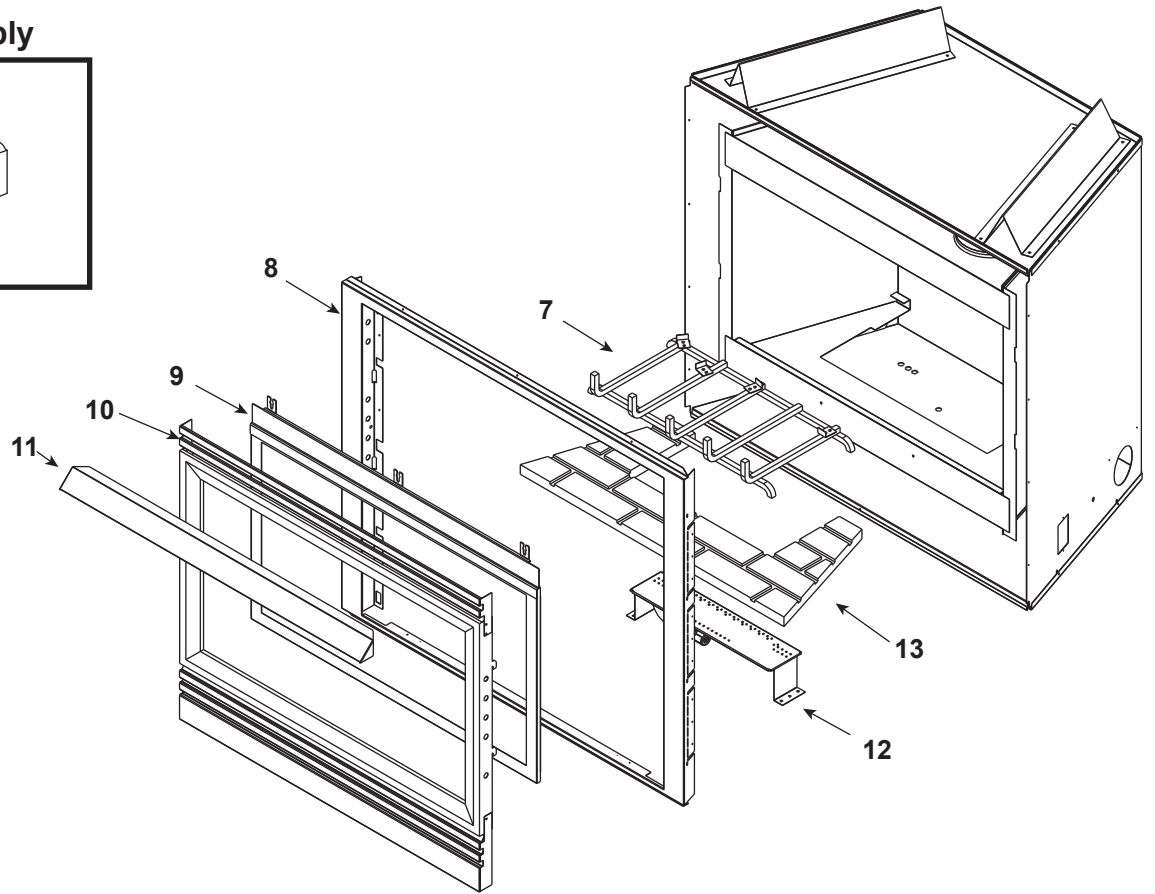

### Log Set Assembly

IMPORTANT: THIS IS DATED INFORMATION. Parts must be ordered from a dealer or distributor. **Hearth and Home Technologies does not sell directly to consumers.** Provide model number and serial number when requesting service parts from your dealer or distributor.

**Stocked  
at Depot**

ITEM	DESCRIPTION	COMMENTS	PART NUMBER	
	Log Set Assembly (Grate Assembly Included)	<b>No longer available</b>	LOGS-CAMP	
1	Log 1		SRV530-711	
2	Log 2		SRV446-702	
3	Log 3		SRV446-703	
4	Log 4		SRV446-704	
5	Log 5		SRV446-705	
6	Log 6		SRV446-706	
7	Grate Assembly	<b>No longer available</b>	446-360A	
8	Surround	<b>No longer available</b>	414-130	
9	Glass Door Assembly		GLA-6XLS	<b>Y</b>
10	Decorative Front	<b>No longer available</b>	DF-36H	
11	Hood		SRV60-143-BK	
12	Burner NG		446-176A	<b>Y</b>
	Burner LP		446-175A	<b>Y</b>
13	Refractory		SRV446-338	