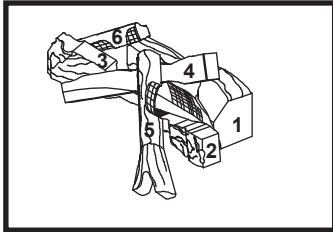

### Log Set Assembly

IMPORTANT: THIS IS DATED INFORMATION. Parts must be ordered from a dealer or distributor. **Hearth and Home Technologies does not sell directly to consumers.** Provide model number and serial number when requesting service parts from your dealer or distributor.

**Stocked  
at Depot**

ITEM	DESCRIPTION	COMMENTS	PART NUMBER	
	Log Set Assembly (Grate Assembly Included)	<b>No longer available</b>	LOGS-CAMP	
1	Log 1		SRV530-711	
2	Log 2		SRV446-702	
3	Log 3		SRV446-703	
4	Log 4		SRV446-704	
5	Log 5		SRV446-705	
6	Log 6		SRV446-706	
7	Grate Assembly	<b>No longer available</b>	446-360A	
8	Surround	<b>No longer available</b>	414-130	
9	Glass Door Assembly		GLA-6XLS	<b>Y</b>
10	Decorative Front	<b>No longer available</b>	DF-36H	
11	Hood		SRV60-143-BK	
12	Burner NG		446-176A	<b>Y</b>
	Burner LP		446-175A	<b>Y</b>
13	Refractory		SRV446-338	