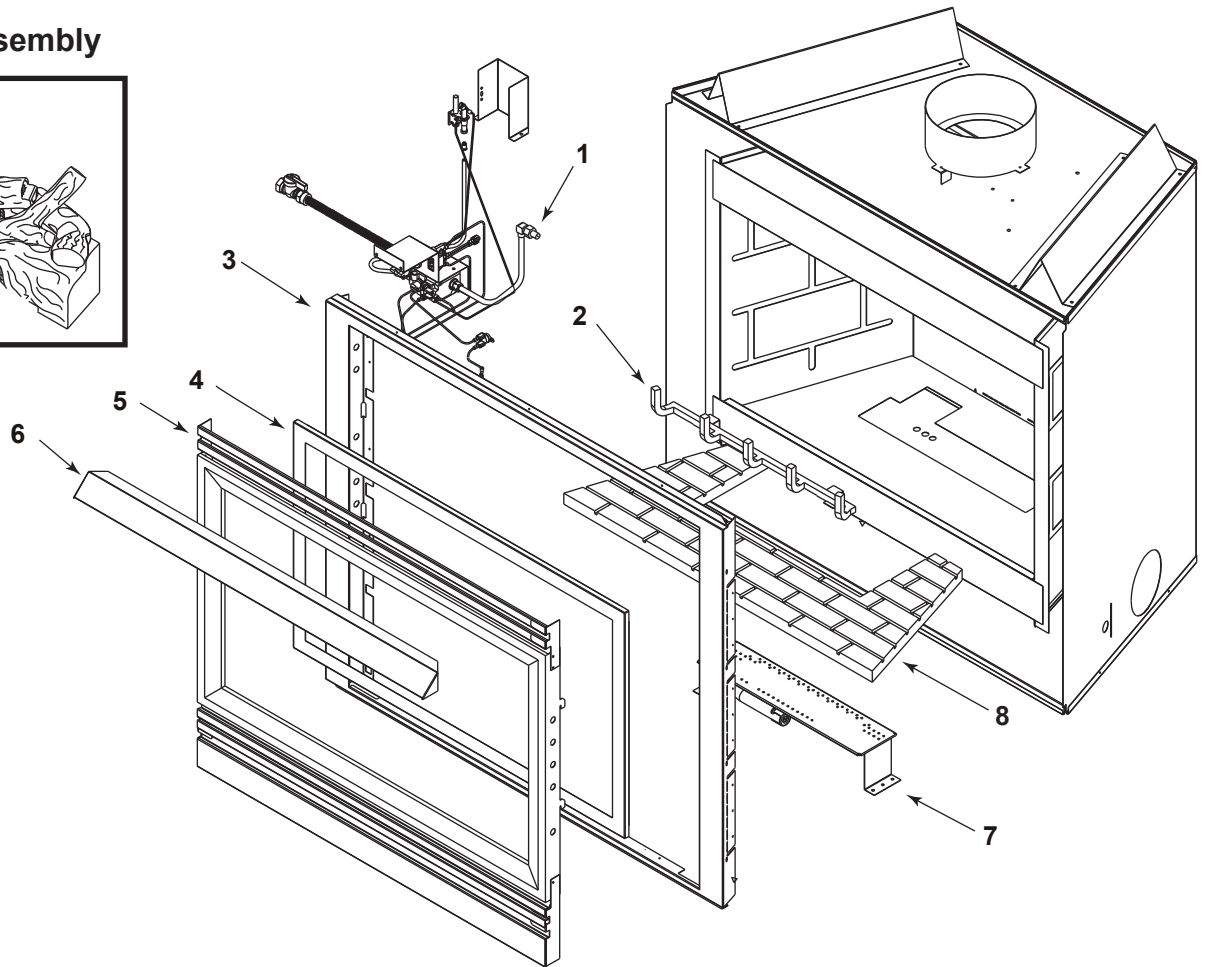

Log Set Assembly

IMPORTANT: THIS IS DATED INFORMATION. Parts must be ordered from a dealer or distributor. **Hearth and Home Technologies does not sell directly to consumers.** Provide model number and serial number when requesting service parts from your dealer or distributor.

Stocked at Depot

| ITEM | DESCRIPTION | COMMENTS | PART NUMBER | |
|------|---------------------------------|---------------------|-------------|---|
| | Log Set Assembly (Log Set Only) | | LOGS-6FL-4 | Y |
| 1 | Burner Orifice NG (#37A) | No longer available | 079-830 | Y |
| | Burner Orifice LP (#51A) | No longer available | 079-803 | |
| 2 | Grate Assembly | No longer available | SRV60-361A | |
| 3 | Surround, Front | No longer available | SRV414-130 | |
| 4 | Glass Door Assembly | | GLA-6TFL | Y |
| 5 | Door Assembly | No longer available | DF-36H | |
| 6 | Hood | No longer available | 073-244-BK | |
| 7 | Burner NG | Pre 11379 | 422-176A | Y |
| | | Post 11379 | 446-176A | Y |
| | Burner LP | Pre 3297 | 422-175A | Y |
| | | Post 3297 | 446-175A | Y |
| 8 | Refractory | | SRV446-338 | |