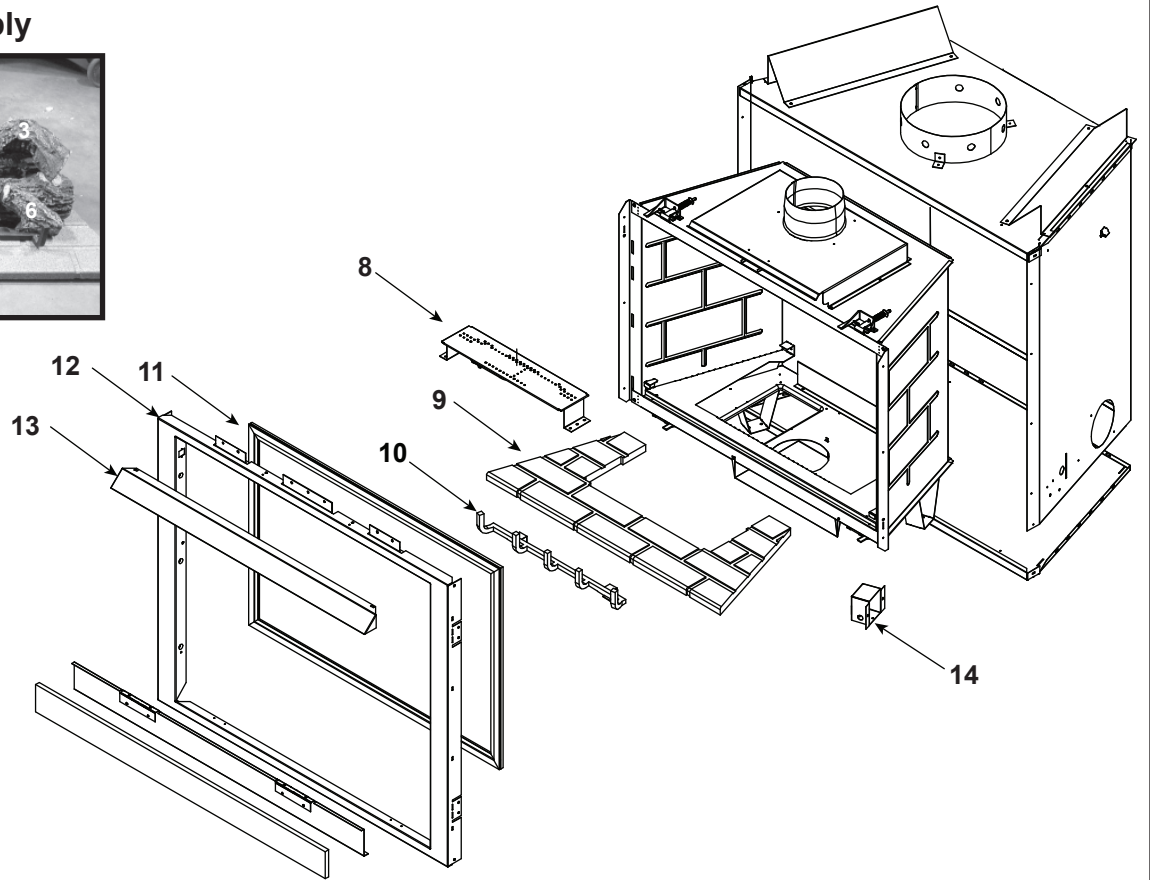

Log Set Assembly

IMPORTANT: THIS IS DATED INFORMATION. Parts must be ordered from a dealer or distributor. **Hearth and Home Technologies does not sell directly to consumers.** Provide model number and serial number when requesting service parts from your dealer or distributor.

Stocked at Depot

| ITEM | DESCRIPTION | COMMENTS | PART NUMBER | |
|------|---------------------|--|---------------|---|
| | Log Set Assembly | | LOGS-6FLB | Y |
| 1 | Log 1 | No longer available, Must order complete assembly | SRV530-720 | |
| 2 | Log 2 | | SRV530-706 | |
| 3 | Log 3 | | SRV569-709 | |
| 4 | Log 4 | | SRV582-710 | |
| 5 | Log 5 | | SRV540-704 | |
| 6 | Log 6 | | SRV530-705 | |
| 7 | Log 7 | | SRV530-703 | |
| 8 | Burner NG | | 389-376A | Y |
| | Burner LP | | 389-375A | Y |
| 9 | Base Refractory | No longer available | SRV389-338-UM | |
| 10 | Grate Assembly | No longer available | SRV60-361A | |
| 11 | Glass Door Assembly | | GLA-6TROC | Y |
| 12 | Surround | No longer available | 520-130 | |
| 13 | Hood | | SRV60-143-BK | |
| 14 | Junction Box | | 100-254A | Y |