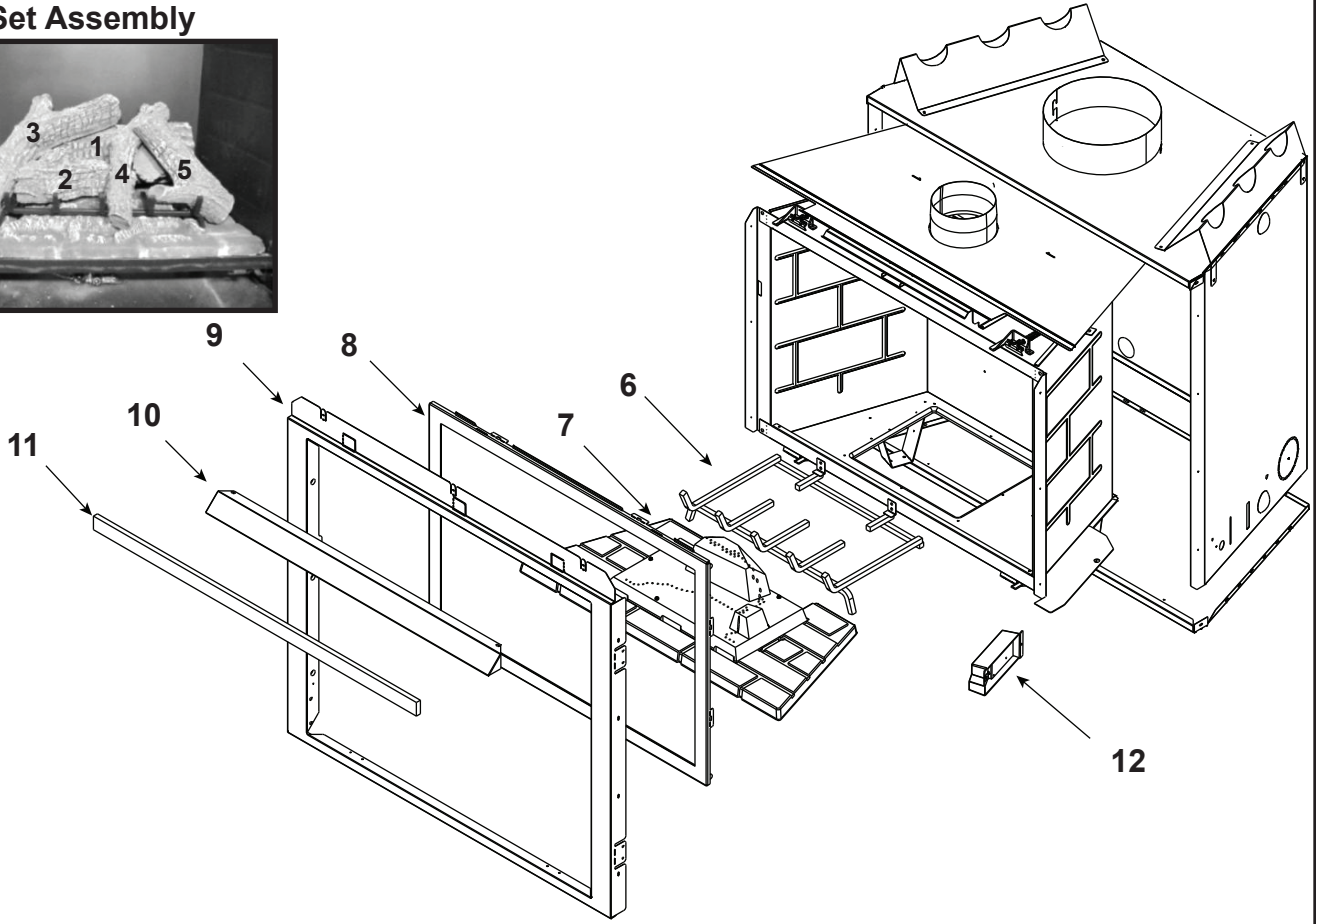

Log Set Assembly

IMPORTANT: THIS IS DATED INFORMATION. Parts must be ordered from a dealer or distributor. **Hearth and Home Technologies does not sell directly to consumers.** Provide model number and serial number when requesting service parts from your dealer or distributor.

Stocked at Depot

ITEM	DESCRIPTION	COMMENTS	PART NUMBER	
	Log Set Assembly		LOGS-6OAK	Y
1	Log 1	No longer available, Must order complete assembly	SRV385-720	
2	Log 2		SRV385-724	
3	Log 3		SRV385-721	
4	Log 4		SRV385-723	
5	Log 5		SRV385-722	
6	Grate Assembly	No longer available	SRV383-360A	
7	Burner NG, LP		SRV2025-007A	
8	Glass Door Assembly		GLA-6TROC	Y
9	Surround	No longer available	385-130	
		No longer available	2026-108	
10	Hood		SRV60-143-BK	
11	Combustion Board	No longer available	385-401	
12	Junction Box	Pre 002324021	100-250A	Y
		Post 002324021	SRV4021-013	Y