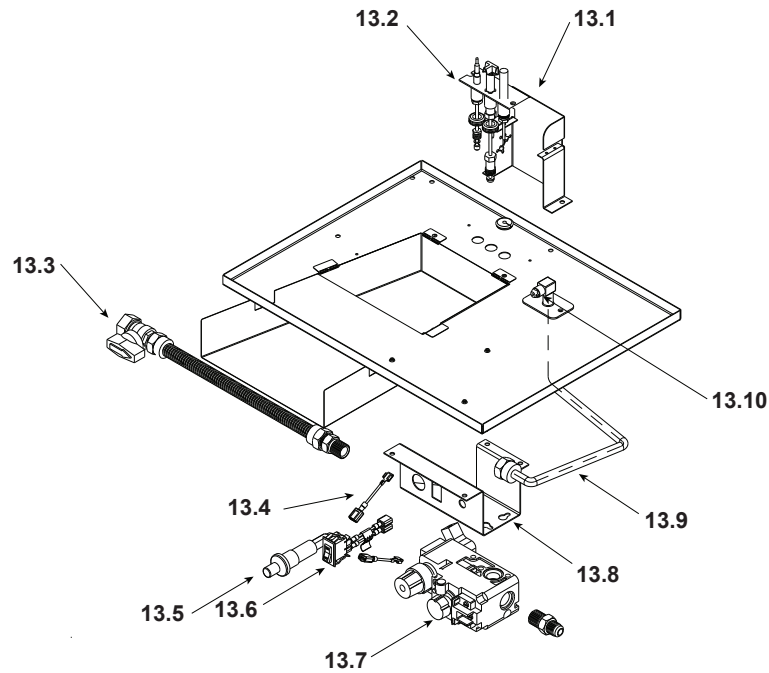

#13 Valve Assembly

IMPORTANT: THIS IS DATED INFORMATION. Parts must be ordered from a dealer or distributor. **Hearth and Home Technologies does not sell directly to consumers.** Provide model number and serial number when requesting service parts from your dealer or distributor.

Stocked at Depot

ITEM	DESCRIPTION	COMMENTS	PART NUMBER	
13.1	Pilot Bracket	No longer available	385-164	
13.2	Pilot Assembly NG		4021-736	Y
	Pilot Assembly LP		4021-737	Y
	Pilot Tube		SRV485-301	Y
	Thermocouple		446-511	Y
	Thermopile		2103-512	Y
13.3	Flex Ball Valve Assembly		SRV302-320	Y
13.4	Wire Assembly	No longer available	049-552A	
13.5	Piezo Ignitor		SRV14D0503	Y
13.6	On/Off Rocker Switch		060-521A	Y
13.7	Valve NG		060-522	Y
	Valve LP		060-523	Y
13.8	Valve Bracket	No longer available	550-169	
		No longer available	2025-101	
13.9	Flexible Gas Connector	Pre 002324021	477-301A	Y
		Post 002324021	383-302A	Y
13.10	Orifice NG (#40C)		582-840	Y
	Orifice LP (#53C)		582-853	Y

Additional service part numbers appear on following page.