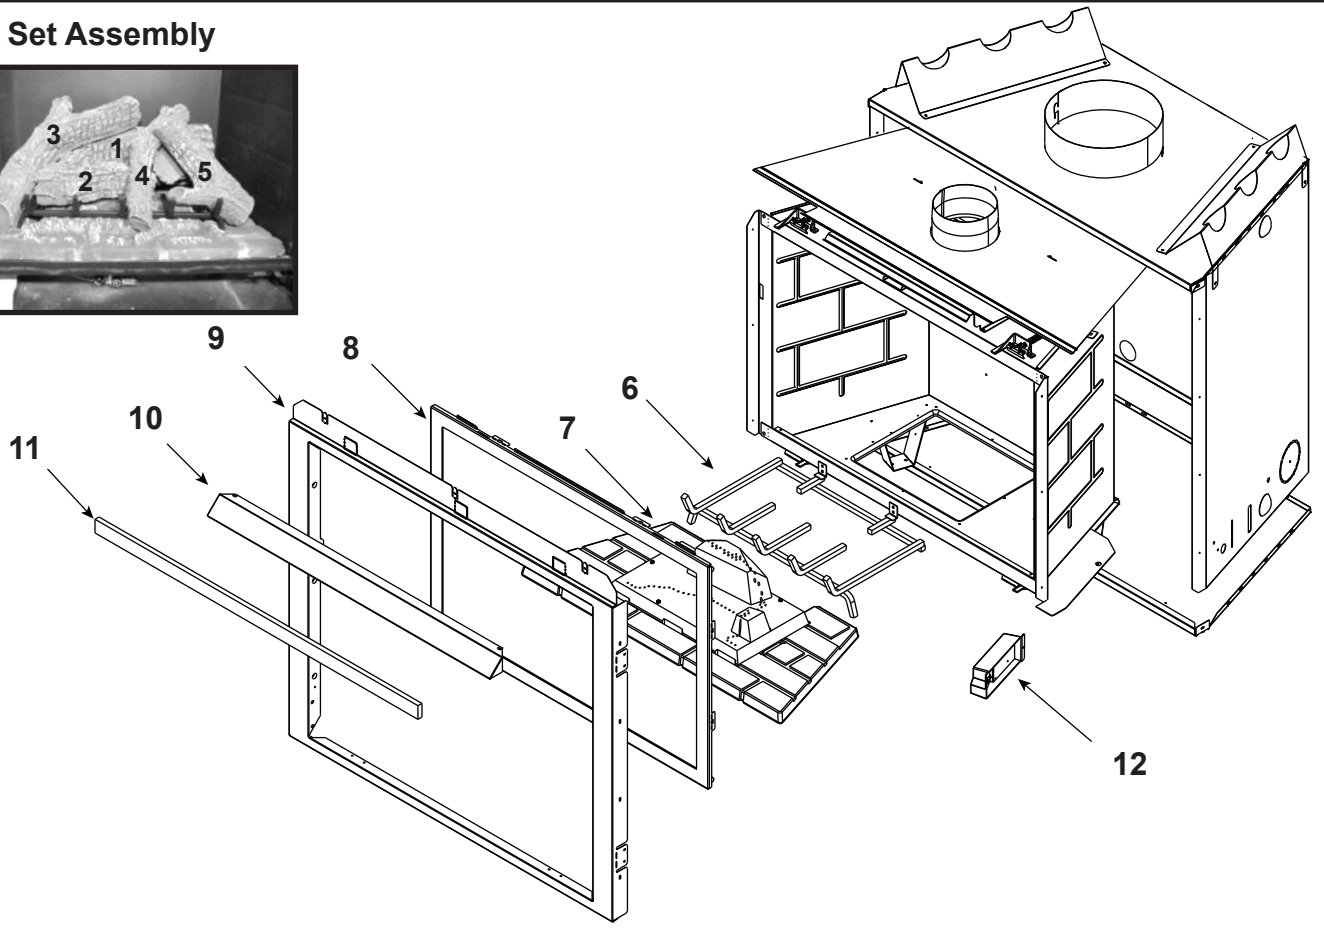

Log Set Assembly

IMPORTANT: THIS IS DATED INFORMATION. Parts must be ordered from a dealer or distributor. **Hearth and Home Technologies does not sell directly to consumers.** Provide model number and serial number when requesting service parts from your dealer or distributor.

Stocked at Depot

ITEM	DESCRIPTION	COMMENTS	PART NUMBER	
	Log Set Assembly		LOGS-6OAK	Y
1	Log 1	No longer available, Must order complete assembly	SRV385-720	
2	Log 2		SRV385-724	
3	Log 3		SRV385-721	
4	Log 4		SRV385-723	
5	Log 5		SRV385-722	
6	Grate Assembly	No longer available	SRV383-360A	
7	Burner NG, LP		SRV2025-007A	
8	Glass Door Assembly		GLA-6TROC	Y
9	Surround	No longer available	385-130	
		No longer available	2026-108	
10	Hood		SRV60-143-BK	
11	Combustion Board	No longer available	385-401	
12	Junction Box	Pre 002324021	100-250A	Y
		Post 002324021	SRV4021-013	Y