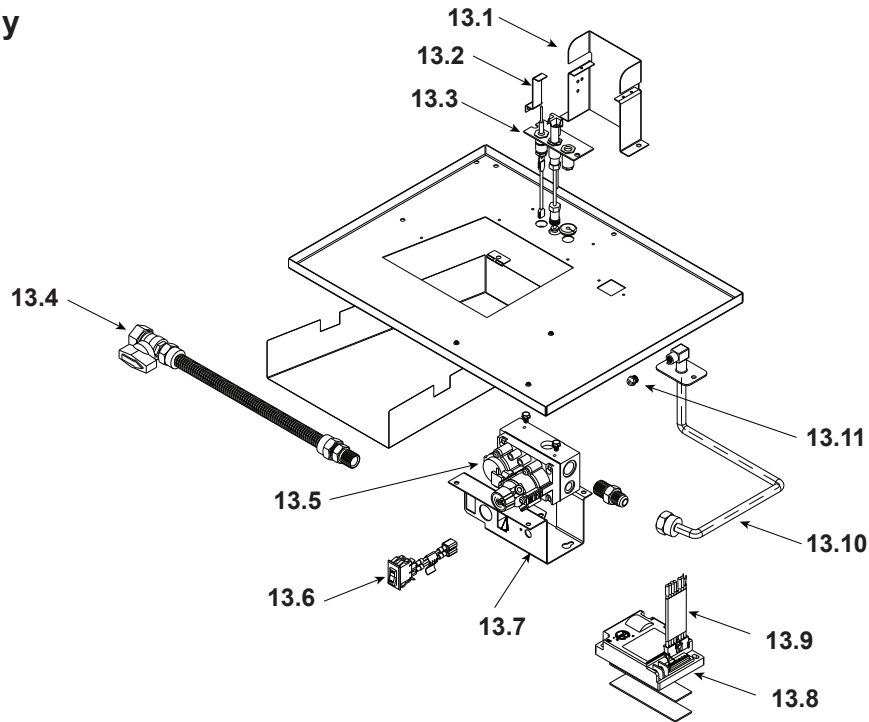

No one builds a better fire

Beginning Manufacturing Date: April 2001
Ending Manufacturing Date: Sept 2006

#13 Valve Assembly

IMPORTANT: THIS IS DATED INFORMATION. Parts must be ordered from a dealer or distributor. **Hearth and Home Technologies does not sell directly to consumers.** Provide model number and serial number when requesting service parts from your dealer or distributor.

Stocked at Depot

ITEM	DESCRIPTION	COMMENTS	PART NUMBER	
13.1	Pilot Bracket	No longer available	385-164	
13.2	Ground Strap	No longer available	2025-512	
13.3	Pilot Assembly NG	Pre 002324021	SRV4021-730	Y
		Post 002324021	4021-422	Y
	Pilot Assembly LP	Pre 002324021	SRV4021-731	Y
		Post 002324021	4021-423	Y
13.4	Flex Ball Valve Assembly		SRV302-320	Y
13.5	Valve NG		750-500	Y
	Valve LP		750-501	Y
13.6	On/ Off Rocker Switch		060-521A	Y
13.7	Valve Bracket	No longer available	550-169	
		No longer available	2025-101	
13.8	Module		SRV593-592	Y
13.9	Module Wire Assembly		SRV593-590	Y
13.10	Flexible Gas Connector	Pre 002324021	477-301A	Y
		Post 002324021	383-302A	Y
13.11	Orifice NG (#40C)		582-840	Y
	Orifice LP (#53C)		582-853	Y

Additional service part numbers appear on following page.