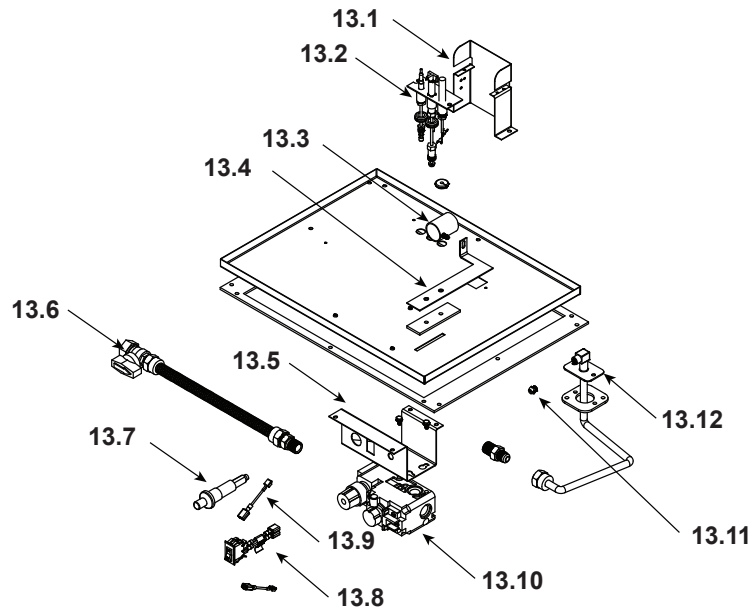

No one builds a better fire

Beginning Manufacturing Date: April 2001
Ending Manufacturing Date: July 2006

#13 Valve Assembly

IMPORTANT: THIS IS DATED INFORMATION. Parts must be ordered from a dealer or distributor. **Hearth and Home Technologies does not sell directly to consumers.** Provide model number and serial number when requesting service parts from your dealer or distributor.

**Stocked
at Depot**

ITEM	DESCRIPTION	COMMENTS	PART NUMBER	
13.1	Pilot Bracket	No longer available	385-164	
13.2	Pilot Assembly NG		4021-736	Y
	Pilot Assembly LP		4021-737	Y
	Pilot Tube		SRV485-301	Y
	Thermocouple		446-511	Y
	Thermopile		2103-512	Y
13.3	Shutter Assembly	Pre 002324002	319-316A	Y
		Post 002324002	2026-130	Y
13.4	Shutter Bracket Assembly	Pre 002324002	N/A	
		No longer available	2026-017	
13.5	Valve Bracket	No longer available	2025-101	
13.6	Flex Ball Valve Assembly		SRV302-320	Y
13.7	Piezo Ignitor		SRV14D0503	Y
13.8	On/Off Rocker Switch		060-521A	Y
13.9	Wire Assembly	No longer available	049-552A	
13.10	Valve NG		060-522	Y
	Valve LP		060-523	Y
13.11	Orifice NG (#37C)		582-837	Y
	Orifice LP (#52C)		SRV582-852	Y
13.12	Flexible Gas Connector	Pre 002324002	477-301A	Y
		Post 002324002	383-302A	Y

Additional service part numbers appear on following page.