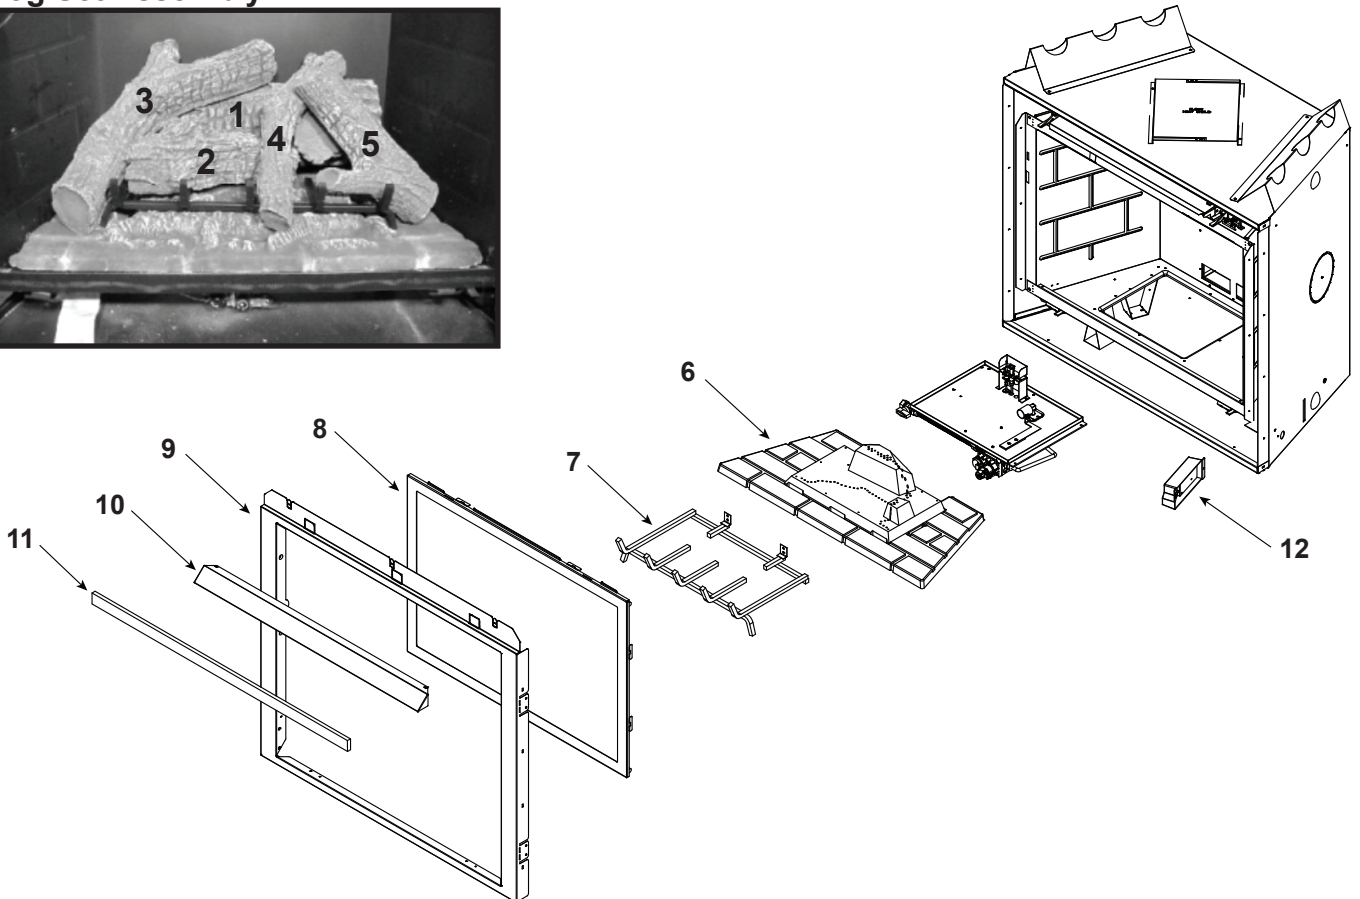

Log Set Assembly

IMPORTANT: THIS IS DATED INFORMATION. Parts must be ordered from a dealer or distributor. **Hearth and Home Technologies does not sell directly to consumers.** Provide model number and serial number when requesting service parts from your dealer or distributor.

Stocked at Depot

ITEM	DESCRIPTION	COMMENTS	PART NUMBER	
	Log Set Assembly		LOGS-6OAK	Y
1	Log 1	No longer available, Must order complete assembly	SRV385-720	
2	Log 2		SRV385-724	
3	Log 3		SRV385-721	
4	Log 4		SRV385-723	
5	Log 5		SRV385-722	
6	Burner NG, LP		SRV2025-007A	
7	Grate Assembly	No longer available	SRV383-360A	
8	Glass Door Assembly		GLA-6TROC	Y
9	Surround	No longer available	385-130	
		No longer available	2026-108	
10	Hood		SRV60-143-BK	
11	Insulation Board	No longer available	385-401	
12	Junction Box	Pre 002324002	100-250A	Y
		Post 002324002	SRV4021-013	Y