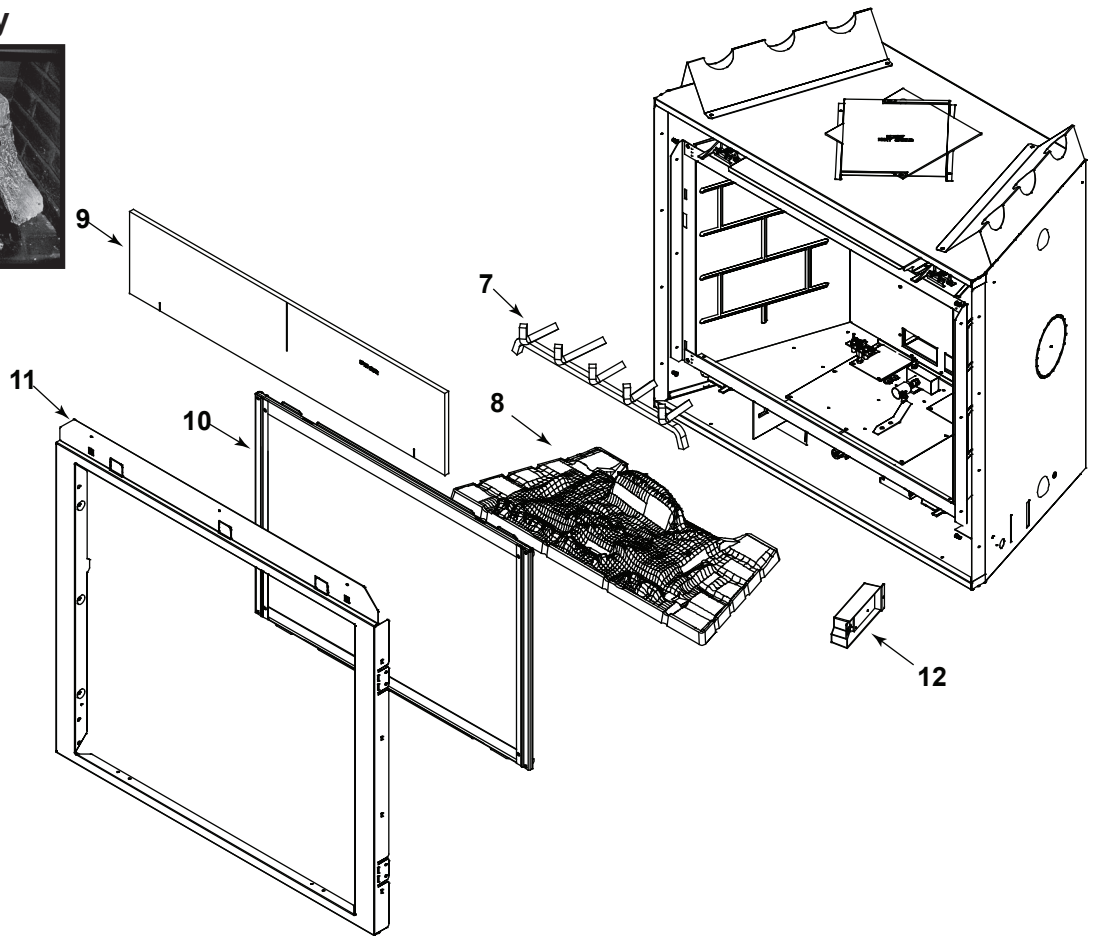

Log Set Assembly

IMPORTANT: THIS IS DATED INFORMATION. Parts must be ordered from a dealer or distributor. **Hearth and Home Technologies does not sell directly to consumers.** Provide model number and serial number when requesting service parts from your dealer or distributor.

**Stocked
at Depot**

ITEM	DESCRIPTION	COMMENTS	PART NUMBER	
	Log Assembly		LOGS-6000GL	Y
1	Log # 1	No longer available, Must order complete assembly	SRV2102-010	
2	Log # 2		SRV2102-101	
3	Log # 3		SRV2102-105	
4	Log # 4		SRV2102-104	
5	Log # 5		SRV2102-103	
6	Log # 6		SRV2102-102	
7	Grate Assembly	No longer available	2101-043	
8	Burner Assembly	Stratford Tan	2102-017	
		Red	2102-018	
9	Non-combustible board	No longer available	2101-312	
10	Glass Assembly		GLA-6000G	Y
11	Surround	No longer available	SRV2101-260	
12	Junction box		SRV4021-013	Y