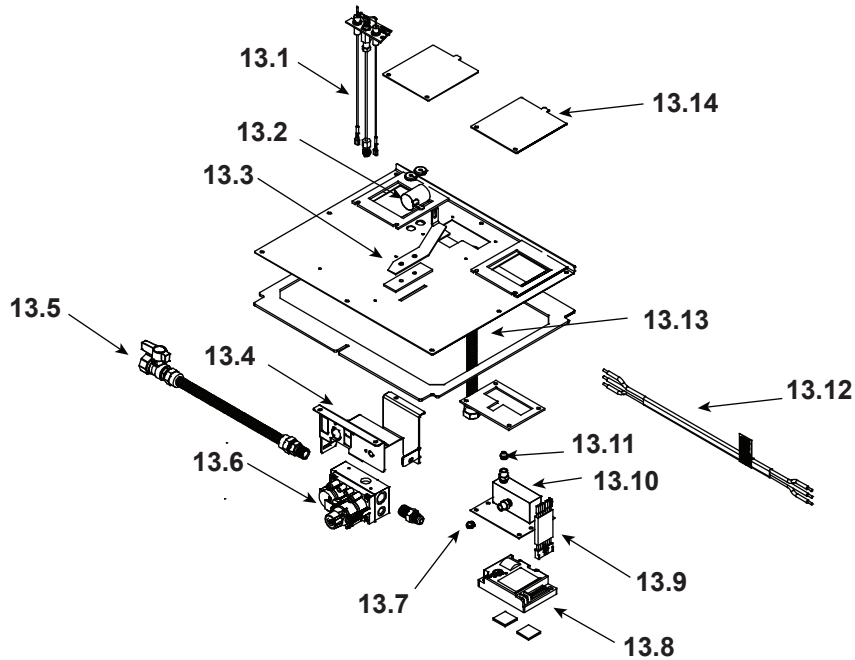

#13 Valve Assembly

IMPORTANT: THIS IS DATED INFORMATION. Parts must be ordered from a dealer or distributor. **Hearth and Home Technologies does not sell directly to consumers.** Provide model number and serial number when requesting service parts from your dealer or distributor.

Stocked at Depot

ITEM	DESCRIPTION	COMMENTS	PART NUMBER	Stocked at Depot
13.1	Pilot Assembly, NG		SRV2090-012	Y
	Pilot Assembly LP		2090-013	Y
13.2	Shutter Sleeve		2026-130	Y
13.3	Shutter Bracket Assembly	No longer available	2026-017	
13.4	Valve Bracket		2118-104	
13.5	Flex Ball Valve assembly		SRV302-320	Y
13.6	Valve NG		750-500	Y
	Valve LP		750-501	Y
13.7	Orifice NG (#43C)		SRV582-843	Y
	Orifice LP (#54C)		SRV582-854	Y
13.8	Control Module		SRV593-592	Y
13.9	Wire Assembly		SRV593-590	Y
13.10	Manifold Assembly, 2 Port	No longer available	2102-007	
13.11	Orifice NG (#53C)		582-853	Y
	Orifice LP (#68C)	No longer available	582-868	
13.12	Wall Switch Wire		SRV2095-550	Y
13.13	Flex 12	No longer available	2101-293	
13.14	Light Box Cover	No longer available	2102-107	

Additional service part numbers appear on following page.