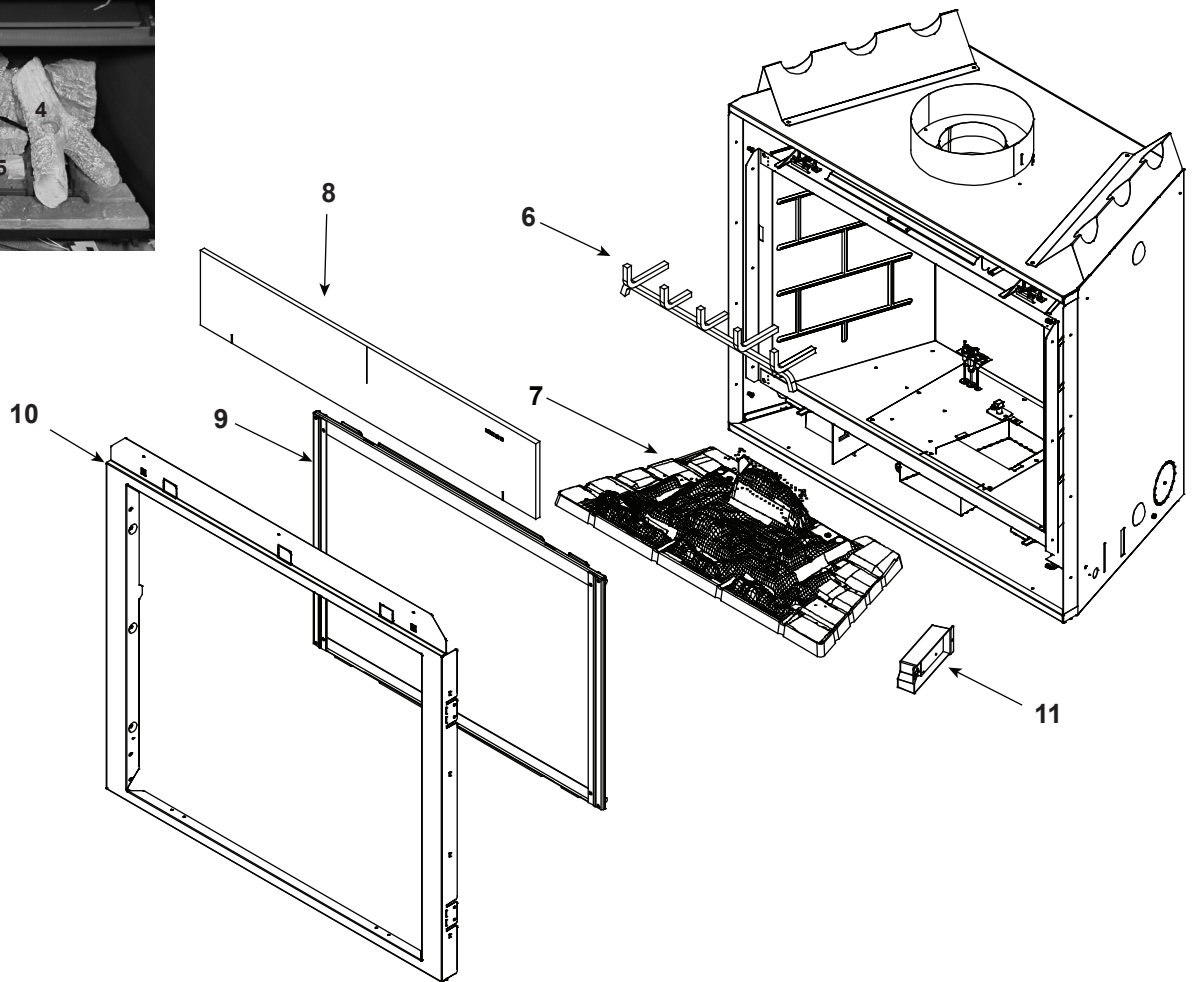

Log Set Assembly

IMPORTANT: THIS IS DATED INFORMATION. Parts must be ordered from a dealer or distributor. **Hearth and Home Technologies does not sell directly to consumers.** Provide model number and serial number when requesting service parts from your dealer or distributor.

Stocked at Depot

ITEM	DESCRIPTION	COMMENTS	PART NUMBER	
	Log Assembly		LOGS-6000G	Y
1	Log #1	No longer available, Must order complete assembly	SRV2103-107	
2	Log #2		SRV2103-108	
3	Log #3		SRV2103-110	
4	Log #4		SRV2103-109	
5	Log #5		SRV2103-111	
6	Grate Assembly	No longer available	2103-005	
7	Burner Assembly		SRV2104-007	
8	Non-Combustible Board	No longer available	2101-312	
9	Glass Assembly		GLA-6000G	Y
10	Surround	No longer available	SRV2101-260	
11	Junction box		SRV4021-013	Y

**Stocked
at Depot**

ITEM	DESCRIPTION	COMMENTS	PART NUMBER	
12.1	Orifice, NG (#40C)		582-840	Y
	Orifice, LP (#53C)		582-853	Y
12.2	Flex Tube Assembly		383-302A	Y
12.3	Pilot Assembly, NG		2103-010	Y
	Pilot Assembly, LP		2103-011	Y
	Thermocouple		446-511	Y
	Thermopile		2103-512	Y
12.4	Valve Bracket		2118-104	
12.5	Flex Ball Valve Assembly		SRV302-320	Y
12.6	Piezo Ignitor		SRV14D0503	Y
12.7	Valve, NG		SRV230-0710	Y
	Valve, LP		SRV230-0720	Y
12.8	Remote Pigtail Wire		2103-013	Y
12.9	Wire Assembly		2045-024	Y
	80" Wire Assembly	No longer available	522-503A	Y