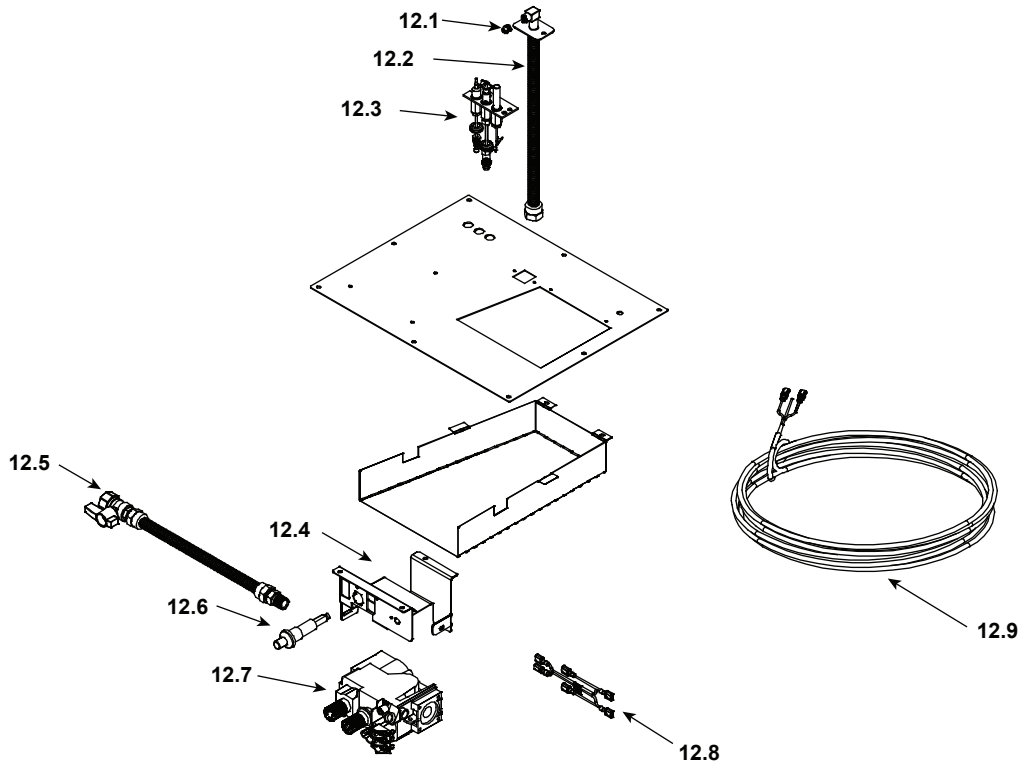

No one builds a better fire

Beginning Manufacturing Date: June 2006
Ending Manufacturing Date: Aug 2009

#12 Valve Assembly

IMPORTANT: THIS IS DATED INFORMATION. Parts must be ordered from a dealer or distributor. **Hearth and Home Technologies does not sell directly to consumers.** Provide model number and serial number when requesting service parts from your dealer or distributor.

**Stocked
at Depot**

ITEM	DESCRIPTION	COMMENTS	PART NUMBER	
12.1	Orifice, NG (#40C)		582-840	Y
	Orifice, LP (#53C)		582-853	Y
12.2	Flex Tube Assembly		383-302A	Y
12.3	Pilot Assembly, NG		2103-010	Y
	Pilot Assembly, LP		2103-011	Y
	Thermocouple		446-511	Y
	Thermopile		2103-512	Y
12.4	Valve Bracket		2118-104	
12.5	Flex Ball Valve Assembly		SRV302-320	Y
12.6	Piezo Ignitor		SRV14D0503	Y
12.7	Valve, NG		SRV230-0710	Y
	Valve, LP		SRV230-0720	Y
12.8	Remote Pigtail Wire		2103-013	Y
12.9	Wire Assembly		2045-024	Y
	80" Wire Assembly	No longer available	522-503A	Y

Additional service part numbers appear on following page.