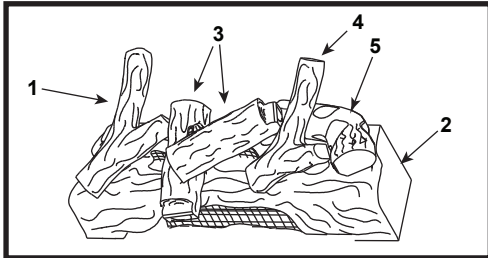

Log Set Assembly

IMPORTANT: THIS IS DATED INFORMATION. Parts must be ordered from a dealer or distributor. **Hearth and Home Technologies does not sell directly to consumers.** Provide model number and serial number when requesting service parts from your dealer or distributor.

Stocked at Depot

ITEM	DESCRIPTION	Comments		PART NUMBER	
	Log Set Assembly			LOGS-6FL-4	Y
1	Log 1	No longer available		SRV94-726	
2	Log 2	No longer available		SRV530-720	
3	Log 3	No longer available		SRV98-724	
4	Log 4	No longer available		SRV94-725	
5	Log 5	No longer available		SRV94-724	
6	Burner Orifice NG (#36)	No longer available		079-831	
	Burner Orifice LP (#51A)	No longer available		079-803	
7	Grate Assembly	No longer available		SRV414-360	
8	Surround, Front	No longer available		SRV414-130	
9	Hood			SRV60-143-BK	
10	Glass Door Assembly	Wing Nut		GLA-DV36	Y
		Tab		GLA-6FL	Y
11	Door	No longer available		DF-36H	
12	Burner (NG)	3 inch	Pre 16098	422-176A	Y
		4 inch	Post 16098	446-176A	Y
	Burner (LP)	3 inch	Pre 3399	422-175A	Y
		4 inch	Post 3399	446-175A	Y
13	Refractory			SRV446-338	