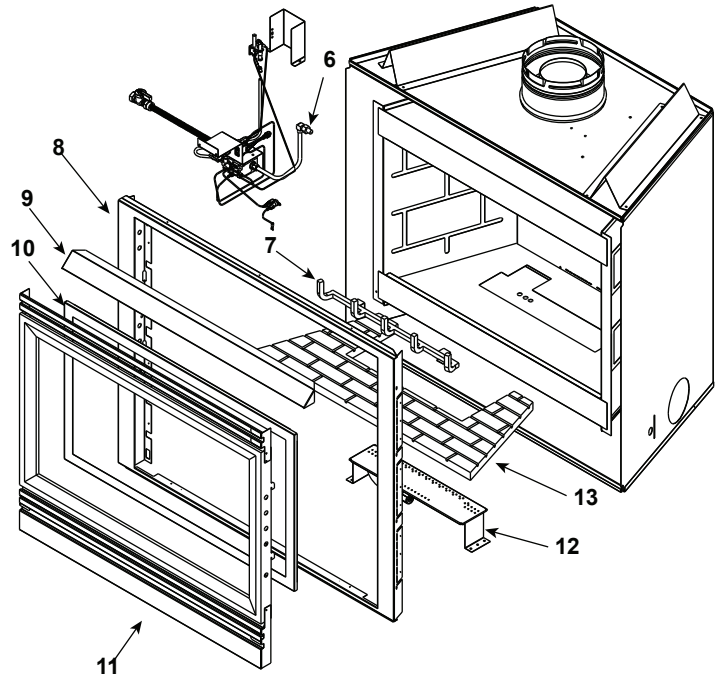

Log Set Assembly

IMPORTANT: THIS IS DATED INFORMATION. Parts must be ordered from a dealer or distributor. **Hearth and Home Technologies does not sell directly to consumers.** Provide model number and serial number when requesting service parts from your dealer or distributor.

Stocked at Depot

ITEM	DESCRIPTION	Comments		PART NUMBER	
	Log Set Assembly			LOGS-6FL-4	Y
1	Log 1	No longer available		SRV94-726	
2	Log 2	No longer available		SRV530-720	
3	Log 3	No longer available		SRV98-724	
4	Log 4	No longer available		SRV94-725	
5	Log 5	No longer available		SRV94-724	
6	Burner Orifice NG (#36)	No longer available		079-831	
	Burner Orifice LP (#51A)	No longer available		079-803	
7	Grate Assembly	No longer available		SRV414-360	
8	Surround, Front	No longer available		SRV414-130	
9	Hood			SRV60-143-BK	
10	Glass Door Assembly	Wing Nut		GLA-DV36	Y
		Tab		GLA-6FL	Y
11	Door	No longer available		DF-36H	
12	Burner (NG)	3 inch	Pre 16098	422-176A	Y
		4 inch	Post 16098	446-176A	Y
	Burner (LP)	3 inch	Pre 3399	422-175A	Y
		4 inch	Post 3399	446-175A	Y
13	Refractory			SRV446-338	