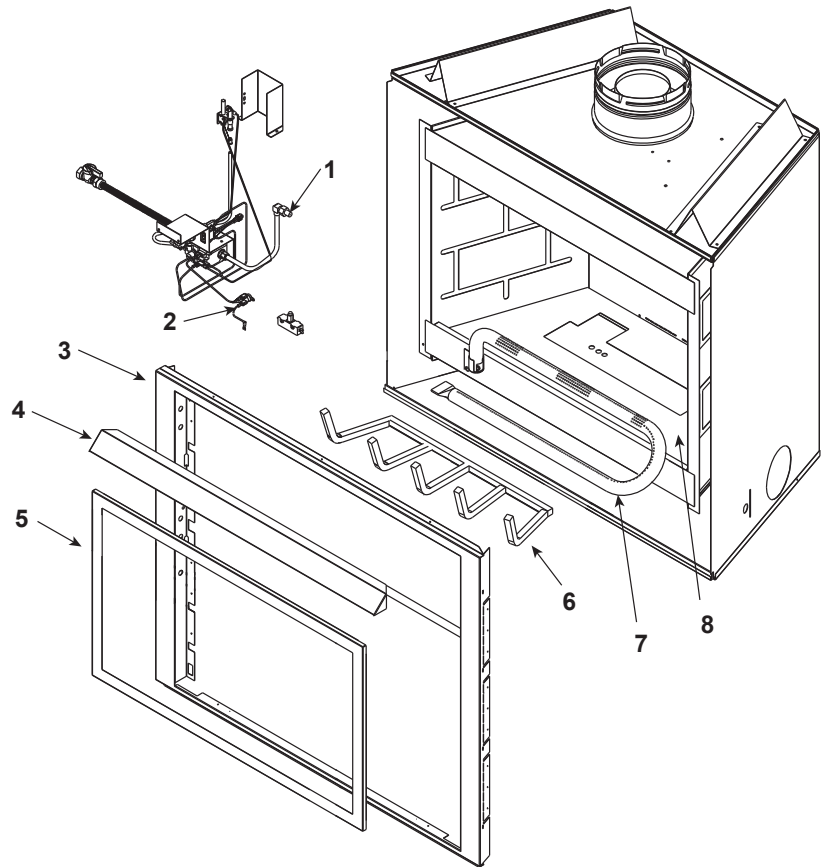

Log Set Assembly

IMPORTANT: THIS IS DATED INFORMATION. Parts must be ordered from a dealer or distributor. **Hearth and Home Technologies does not sell directly to consumers.** Provide model number and serial number when requesting service parts from your dealer or distributor.

Stocked at Depot

ITEM	DESCRIPTION	COMMENTS	PART NUMBER	
	Log Set Assembly (Sold as set only)	No longer available	LOGS-24S	
1	Burner Orifice NG (#38A)	No longer available	057-800	
	Burner Orifice LP (#52A)	No longer available	057-801	
2	High Temp Limit Switch	Pre Sept 1994	SRV4021-383	Y
		Post Sept 1994	092-531	Y
3	Surround	No longer available	SRV414-130	
4	Hood		SRV60-143-BK	
5	Glass Door Assembly	Wing Nuts	GLA-DV36	Y
		Tabs	GLA-6DVL	Y
6	Grate Assembly	No longer available	043-360A	
7	Burner NG	No longer available	060-336A	
	Burner LP	No longer available	060-335A	
	Burner NG	No longer available	073-326A	
	Burner LP	No longer available	073-325A	
8	Metal Base Pan	No longer available	073-117