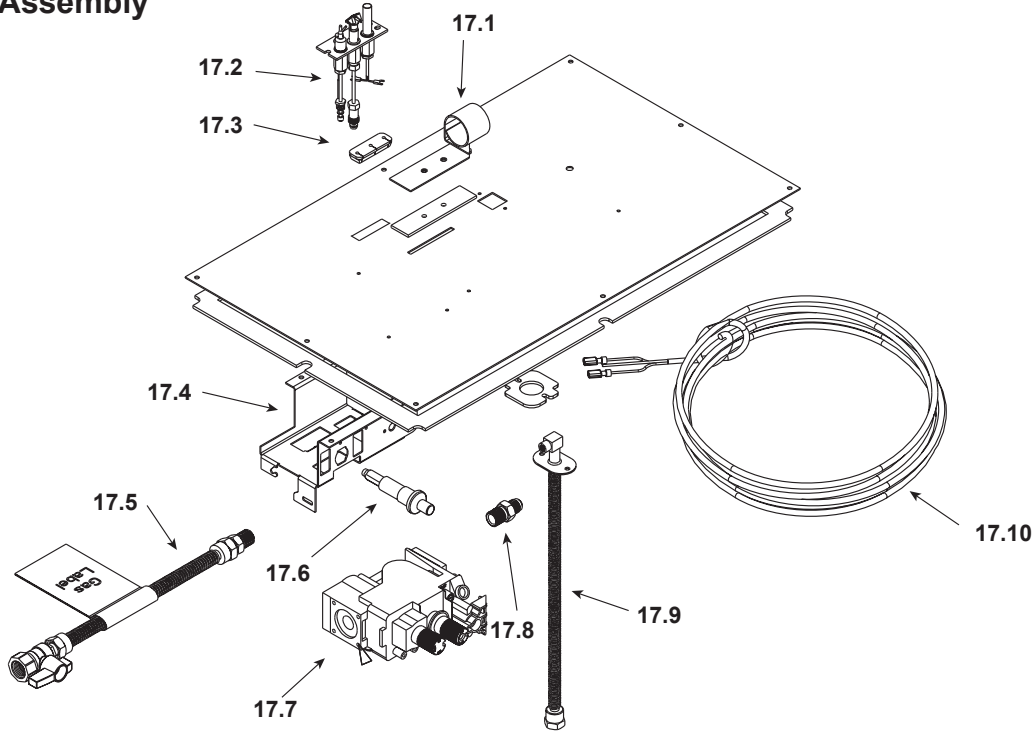

No one builds a better fire

Beginning Manufacturing Date: Aug 2009
Ending Manufacturing Date: Jan 2010

#17 Valve Assembly

IMPORTANT: THIS IS DATED INFORMATION. Parts must be ordered from a dealer or distributor. **Hearth and Home Technologies does not sell directly to consumers.** Provide model number and serial number when requesting service parts from your dealer or distributor.

**Stocked
at Depot**

ITEM	DESCRIPTION	COMMENTS	PART NUMBER	Stocked at Depot
17.1	Shutter Bracket Assembly		2166-157	Y
17.2	Pilot Assembly NG		2103-010	Y
	Pilot Assembly LP		2103-011	Y
	Pilot Tube		SRV485-301	Y
	Thermopile		2103-512	Y
	Thermocouple		2103-511	Y
17.3	3-hole Grommet		SRV2118-420	
17.4	Valve Bracket		2118-104	
17.5	Flex Ball Valve Assembly		SRV302-320	Y
17.6	Piezo Ignitor		SRV14D0503	Y
17.7	Valve NG		2166-300	Y
	Valve LP		2166-301	Y
17.8	Male Connector	Pkg of 5	303-315/5	Y
17.9	Bulkhead W/Tube		2166-119	Y
17.10	Thermostat Wire Assembly		2045-024	Y
	Burner Orifice NG (#37C)		582-837	Y
	Burner Orifice LP (#52C)		SRV582-852	Y
	Wire Assembly	No longer available	040-557A	

Additional service part numbers appear on following page.