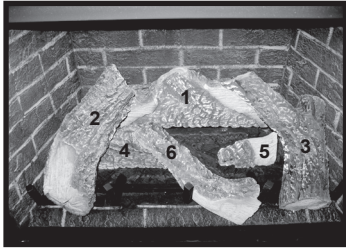

No one builds a better fire

36" Gas Fireplace - DV

Beginning Manufacturing Date: Aug 2009
Ending Manufacturing Date: Jan 2010

Log Set Assembly

IMPORTANT: THIS IS DATED INFORMATION. Parts must be ordered from a dealer or distributor. **Hearth and Home Technologies does not sell directly to consumers.** Provide model number and serial number when requesting service parts from your dealer or distributor.

Stocked at Depot

ITEM	DESCRIPTION	COMMENTS	PART NUMBER	
	Log Set Assembly		LOGS-6C	Y
1	Log 1	No longer available, Must order complete assembly	SRV2164-701	
2	Log 2		SRV2164-702	
3	Log 3		SRV2164-703	
4	Log 4		SRV2164-704	
5	Log 5		SRV2164-705	
6	Log 6		SRV2164-706	
7	Insulation Board		2166-136	
8	Burner Top		SRV2166-100	Y
9	Burner NG		SRV2164-007	Y
	Burner LP		SRV2164-008	Y
9.1	Air Scoop		2170-188	
9.2	Pilot Cover		2170-181	
10	Log Grate		SRV2166-104	
11	Base Refractory		SRV6BASE-STRAT	
12	Refractory Basket		2166-108	
13	Glass Door Assembly		GLA-6000G	Y
14	Surround Assembly	No longer available	2166-019	
15	Finishing Strips (Sold as kit only)		SRVFS-6	
16	Junction Box		SRV4021-013	Y

Additional service part numbers appear on following page.