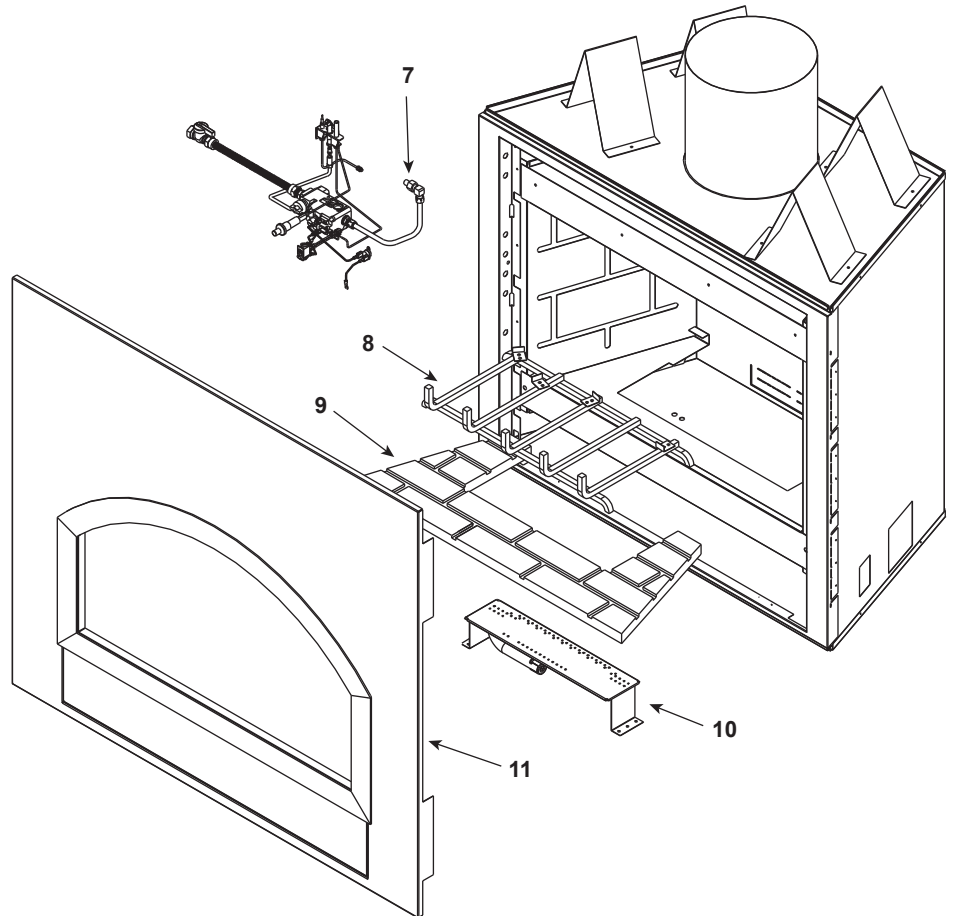

### Log Set Assembly

**IMPORTANT: THIS IS DATED INFORMATION.** Parts must be ordered from a dealer or distributor. **Hearth and Home Technologies does not sell directly to consumers.** Provide model number and serial number when requesting service parts from your dealer or distributor.

**Stocked at Depot**

ITEM	DESCRIPTION	COMMENTS	PART NUMBER	
1	Log 1		SRV530-711	
2	Log 2		SRV446-702	
3	Log 3		SRV446-703	
4	Log 4		SRV446-704	
5	Log 5		SRV446-705	
6	Log 6		SRV446-706	
7	Orifice NG (#39A)	No longer available	066-800	
	Orifice LP (#53A)		060-801	Y
8	Grate Assembly	No longer available	446-360A	
9	Refractory	No longer available	SRV446-339	
10	Burner NG	No longer available	094-336A	
	Burner, LP	No longer available	094-335A	
11	Surround	No longer available	094-220A	