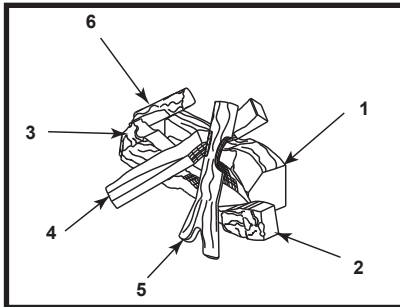

### Log Set Assembly

**IMPORTANT: THIS IS DATED INFORMATION.** Parts must be ordered from a dealer or distributor. **Hearth and Home Technologies does not sell directly to consumers.** Provide model number and serial number when requesting service parts from your dealer or distributor.

**Stocked at Depot**

ITEM	DESCRIPTION	COMMENTS	PART NUMBER	
1	Log 1		SRV530-711	
2	Log 2		SRV446-702	
3	Log 3		SRV446-703	
4	Log 4		SRV446-704	
5	Log 5		SRV446-705	
6	Log 6		SRV446-706	
7	Orifice NG (#39A)	No longer available	066-800	
	Orifice LP (#53A)		060-801	Y
8	Grate Assembly	No longer available	446-360A	
9	Refractory	No longer available	SRV446-339	
10	Burner NG	No longer available	094-336A	
	Burner, LP	No longer available	094-335A	
11	Surround	No longer available	094-220A	