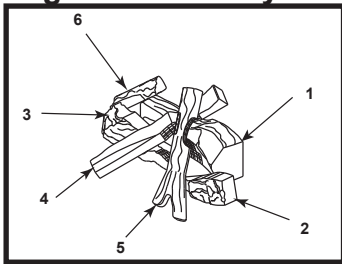

Log Set Assembly

IMPORTANT: THIS IS DATED INFORMATION. Parts must be ordered from a dealer or distributor. **Hearth and Home Technologies does not sell directly to consumers.** Provide model number and serial number when requesting service parts from your dealer or distributor.

Stocked at Depot

ITEM	DESCRIPTION	COMMENTS	PART NUMBER	
1	Log 1		SRV530-711	
2	Log 2		SRV446-702	
3	Log 3		SRV446-703	
4	Log 4		SRV446-704	
5	Log 5		SRV446-705	
6	Log 6		SRV446-706	
7	Burner NG		446-176A	Y
	Burner LP	No longer available	446-178A	
8	Refractory	No longer available	SRV446-339	
9	Grate Assembly	No longer available	446-360A	
10	Glass Assembly		GLA-6FL	Y
11	Surround	No longer available	094-220A	