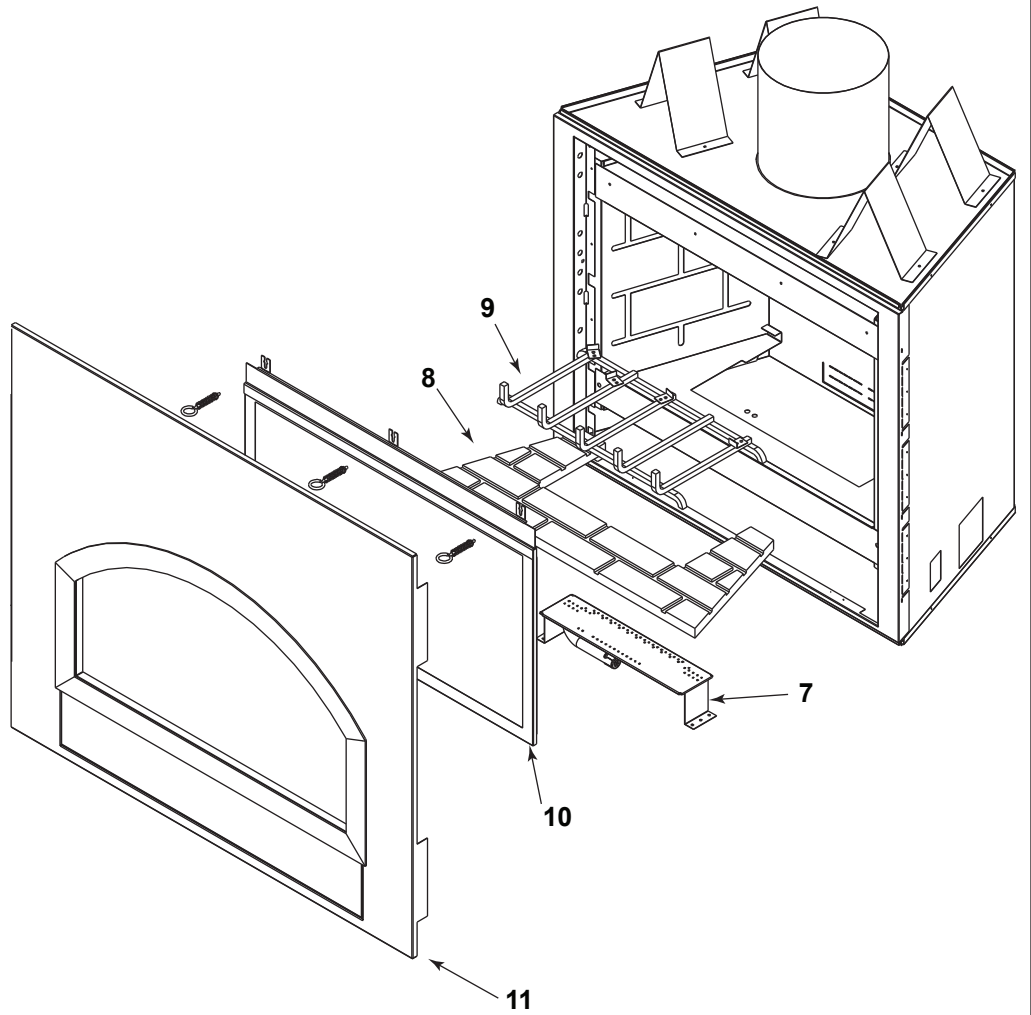

Log Set Assembly

IMPORTANT: THIS IS DATED INFORMATION. Parts must be ordered from a dealer or distributor. **Hearth and Home Technologies does not sell directly to consumers.** Provide model number and serial number when requesting service parts from your dealer or distributor.

Stocked at Depot

ITEM	DESCRIPTION	COMMENTS	PART NUMBER	
1	Log 1		SRV530-711	
2	Log 2		SRV446-702	
3	Log 3		SRV446-703	
4	Log 4		SRV446-704	
5	Log 5		SRV446-705	
6	Log 6		SRV446-706	
7	Burner NG		446-176A	Y
	Burner LP	No longer available	446-178A	
8	Refractory	No longer available	SRV446-339	
9	Grate Assembly	No longer available	446-360A	
10	Glass Assembly		GLA-6FL	Y
11	Surround	No longer available	094-220A	