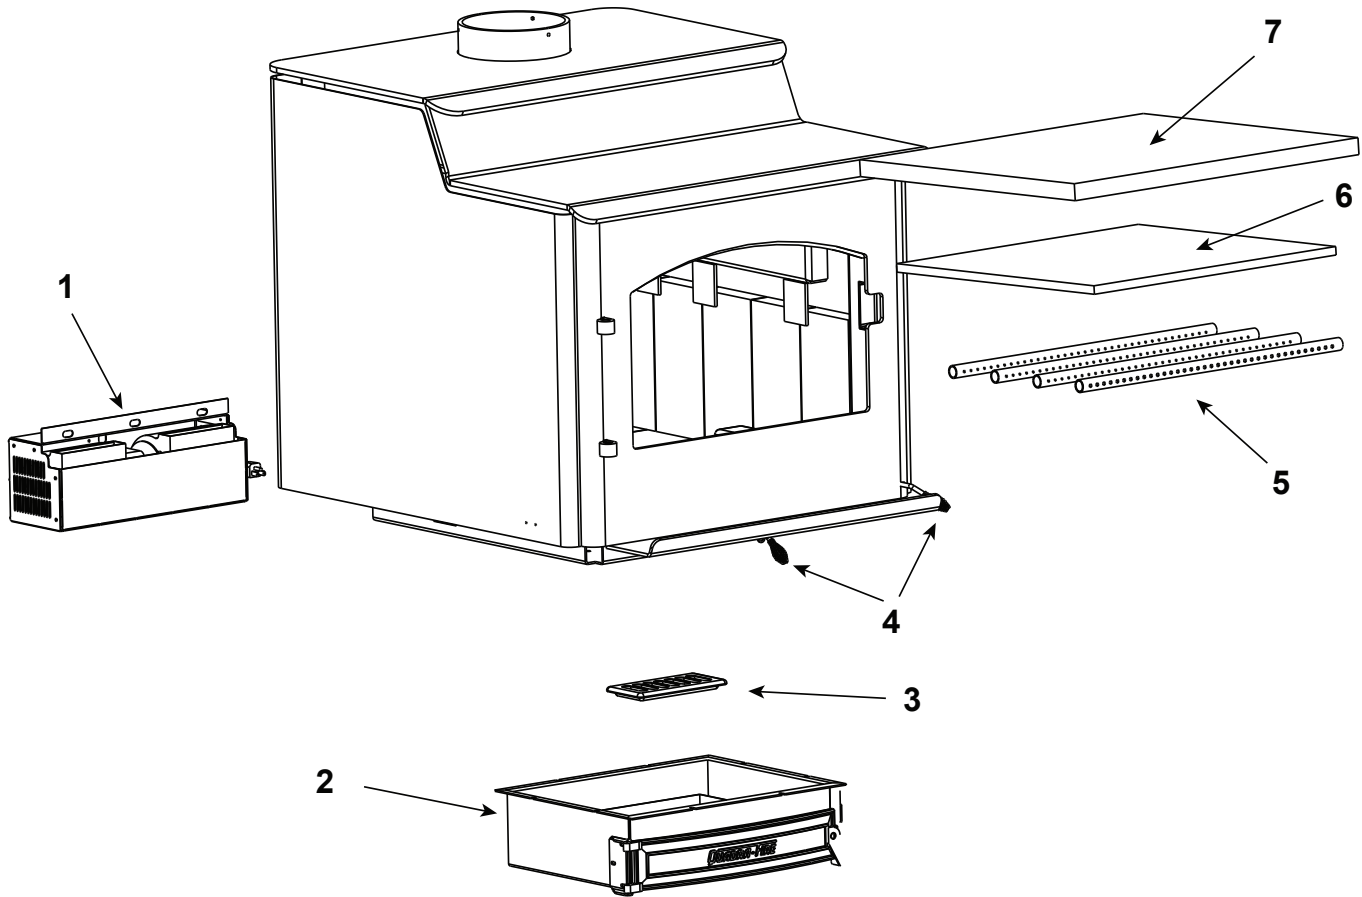

820-0720 (April 2002 - Jan. 2003), 820-0721 (Feb. 2003 - May 2009)

Part number list on following page.