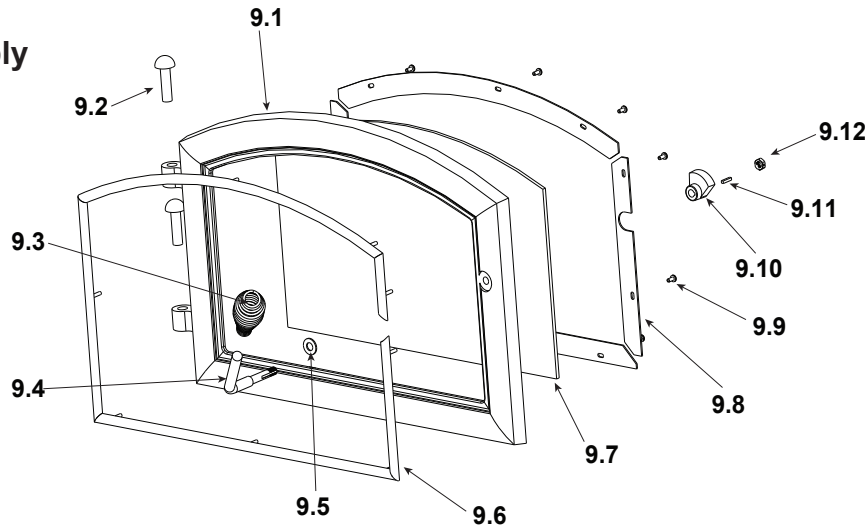

#9 Door, Glass and Door Handle Assembly

IMPORTANT: THIS IS DATED INFORMATION. Parts must be ordered from a dealer or distributor. **Hearth and Home Technologies does not sell directly to consumers.** Provide model number and serial number when requesting service parts from your dealer or distributor.

Stocked at Depot

ITEM	DESCRIPTION	COMMENTS	PART NUMBER	
9.1	Door Assembly	No longer available	831-1921	
		No longer available	831-1931	
		No longer available	DR-57NL	
9.2	Hinge Pins, 1/2"	Gold	832-0250	
		Nickel	SRV430-5320	
9.3	Spring Handle, 1/2"	Gold	832-0620	Y
		Nickel	250-8330	Y
9.4	Door Handle Only		SRV430-1131	
9.5	Washer, Sae, 3/8	Pkg of 3	832-0990	
9.6	Trim Ring, Door	No longer available	472-0600	
		No longer available	472-0690	
9.7	Glass Assembly - 17.61 W x 11.49 H		SRV7000-014	Y
9.8	Glass Frame Set		GLA-FRM-5700	
9.9	Screw, Flat Head Philips 8-32 x 1/2	Pkg of 10	832-0860	
9.10	Cam Latch		SRV430-1141	
9.11	Key, Cam Latch		SRV430-1151	
9.12	Nut, Locking (For Door Handle)	Pkg of 24	226-0100/24	Y
	Logo, Quadra-Fire	Pkg of 10	7000-649/10	
	Gasket, Glass Tape, 3/4", Field Cut to Size	5 Ft.	832-0460	Y
	Rope, Door, 3/4" x 84", Field Cut to Size	7 Ft.	832-1680	Y
	Component Pack (Includes Gold Spring Handles (1) 1/2" & (2) 1/4", (2) Gold Hinge Pins, Quadra-Fire Logo)	Gold	436-5350	
	Component Pack (Includes Nickel Spring Handles (1) 1/2" & (2) 1/4", (2) Nickel Hinge Pins, Quadra-Fire Logo)	Nickel	436-5360	

Additional service part numbers appear on following page.