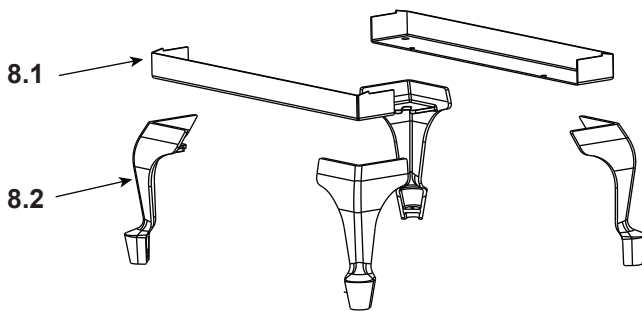

Beginning Manufacturing Date: April 2002
Ending Manufacturing Date: May 2009

IMPORTANT: THIS IS DATED INFORMATION. Parts must be ordered from a dealer or distributor. **Hearth and Home Technologies does not sell directly to consumers.** Provide model number and serial number when requesting service parts from your dealer or distributor.

**Stocked
at Depot**

ITEM	DESCRIPTION	COMMENTS	PART NUMBER	
1	Blower Assembly	No longer available	831-1701	
	Blower Cord w/ Speed Control		821-0110	Y
	Blower, Convection - Replacement Blower		812-4900	Y
2	Ash Pan Removal System (ARS) Assembly w/Cast Door	No longer available	831-1671	
3	Grate, ARS		832-2980	
	Ash Box Hinge		434-0310	
	Ash Pan		434-0330	
	Gasket, Rope, 3/8, Field Cut to Size	10 Ft	SRV7000-134	
	Handle, Ash Removal System		472-5060	
	Plug, Trimount, .250"	Pkg of 24	229-0880/24	Y
4	Spring Handle, Air Control, 1/4"	Gold	832-0630	Y
		Nickel	250-8340	Y
5	Manifold Tube Set		832-3440	Y
	Manifold Clip/Screws		832-0661	Y
6	Baffle, Fiberboard		832-3430	Y
7	Ceramic Fiber Blanket, 1 In., Field Cut to Size		832-3401	Y

#8 Legs and Pedestal Assemblies

8.1	Leg Adapter (Bracket)	No longer available	472-0540	
8.2	Legs, Queen Anne	Black	831-1240	
		No longer available	831-1250	
		Nickel	LEGS-QANL	
8.3	Pedestal Base Assembly	No longer available	831-1910	
8.4	Trim, Oak Strips	No longer available	SRV472-0520	

Additional service part numbers appear on following page.