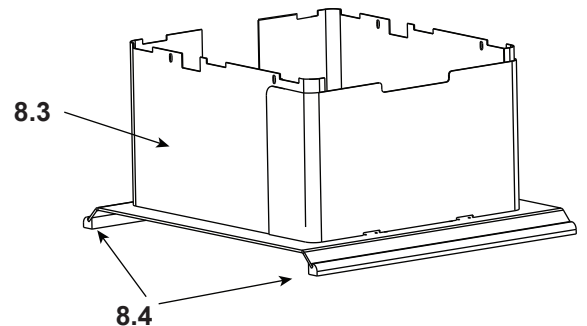

Beginning Manufacturing Date: April 2002
Ending Manufacturing Date: May 2009

IMPORTANT: THIS IS DATED INFORMATION. Parts must be ordered from a dealer or distributor. **Hearth and Home Technologies does not sell directly to consumers.** Provide model number and serial number when requesting service parts from your dealer or distributor.

**Stocked
at Depot**

ITEM	DESCRIPTION	COMMENTS	PART NUMBER	
1	Blower Assembly	No longer available	831-1701	
	Blower Cord w/ Speed Control		821-0110	Y
	Blower, Convection - Replacement Blower		812-4900	Y
2	Ash Pan Removal System (ARS) Assembly w/Cast Door	No longer available	831-1671	
3	Grate, ARS		832-2980	
	Ash Box Hinge		434-0310	
	Ash Pan		434-0330	
	Gasket, Rope, 3/8, Field Cut to Size	10 Ft	SRV7000-134	
	Handle, Ash Removal System		472-5060	
	Plug, Trimount, .250"	Pkg of 24	229-0880/24	Y
4	Spring Handle, Air Control, 1/4"	Gold	832-0630	Y
		Nickel	250-8340	Y
5	Manifold Tube Set		832-3440	Y
	Manifold Clip/Screws		832-0661	Y
6	Baffle, Fiberboard		832-3430	Y
7	Ceramic Fiber Blanket, 1 In., Field Cut to Size		832-3401	Y

#8 Legs and Pedestal Assemblies

8.1	Leg Adapter (Bracket)	No longer available	472-0540	
8.2	Legs, Queen Anne	Black	831-1240	
		No longer available	831-1250	
		Nickel	LEGS-QANL	
8.3	Pedestal Base Assembly	No longer available	831-1910	
8.4	Trim, Oak Strips	No longer available	SRV472-0520	

Additional service part numbers appear on following page.