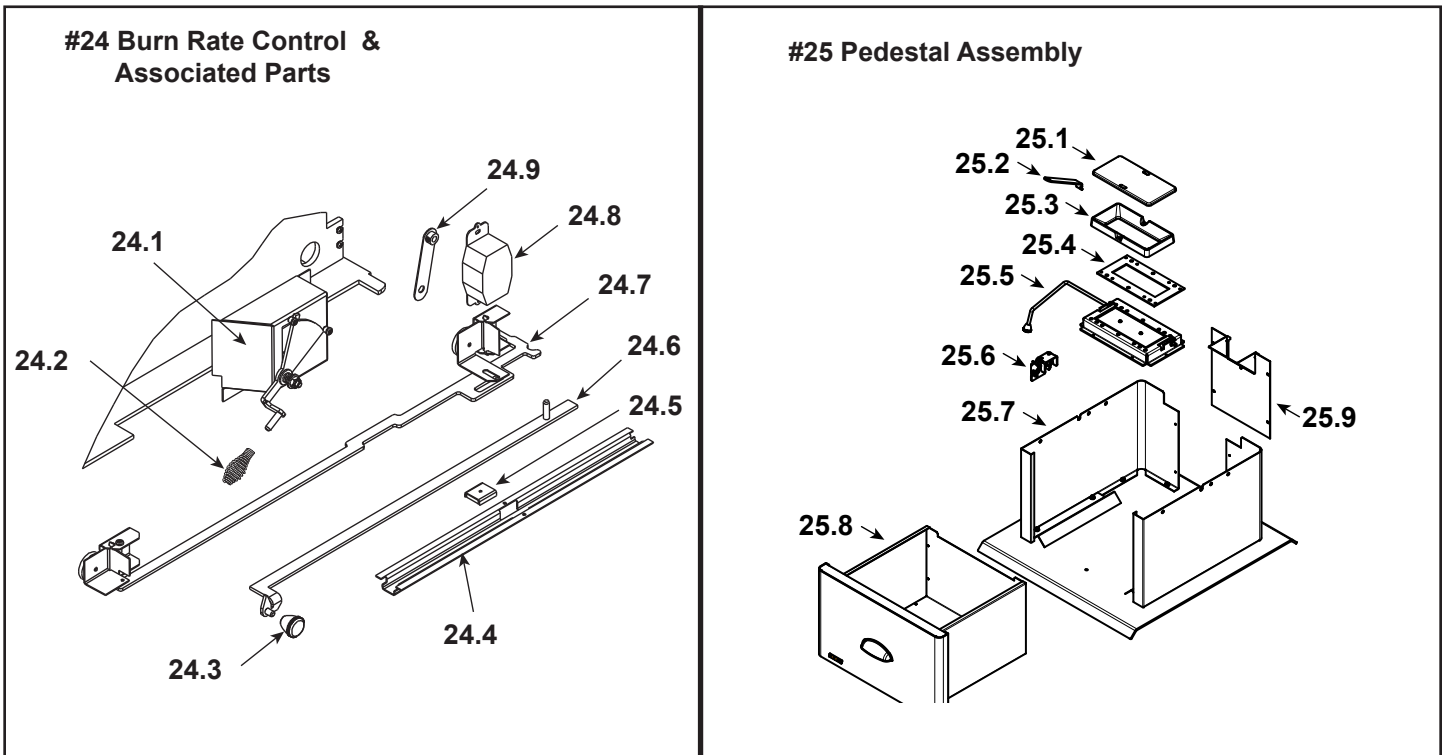

IMPORTANT: THIS IS DATED INFORMATION. Parts must be ordered from a dealer or distributor. **Hearth and Home Technologies does not sell directly to consumers.** Provide model number and serial number when requesting service parts from your dealer or distributor.

Stocked at Depot

ITEM	DESCRIPTION	COMMENTS	PART NUMBER	
24.1	Burn Rate Control Assembly		SRV7038-059	
24.2	Spring Handle, 1/4"	Black	SRV7000-614	Y
		Nickel	250-8340	Y
24.3	Knob		SRV7000-343	
24.4	Air Control Rod Guide		SRV7033-210	
24.5	Latch, Magnet		SRV229-0631	
24.6	Control Arm Assembly Rear		SRV7038-004	
24.7	Timer Door Control Arm Assembly		SRV7038-062	
	Door Gasket		7033-282	Y
24.8	Timer (Only) Replacement Assembly		SRV480-1940	Y
24.9	Timer Arm Assembly		SRV7033-034	Y
25.1	ARS Access Cover		SRV7038-196	
25.2	Handle, Acces Cover		SRV7038-197	
25.3	Channel, Ash Removal System		SRV7033-172	
25.4	ARS Gasket		SRV7033-296	
25.5	ARS Assembly		SRV7060-048	
25.6	ARS Latch Assembly		SRV7062-034	
25.7	Pedestal Kit		PED-KIT-57	
25.8	Ash Pan, Pedestal Model w/Door		SRV7038-010	
	Component Pack, Pedestal, Step-Top (Includes Gasket For Ash Removal & Fasteners)		7038-048	

Additional service part numbers appear on following page.