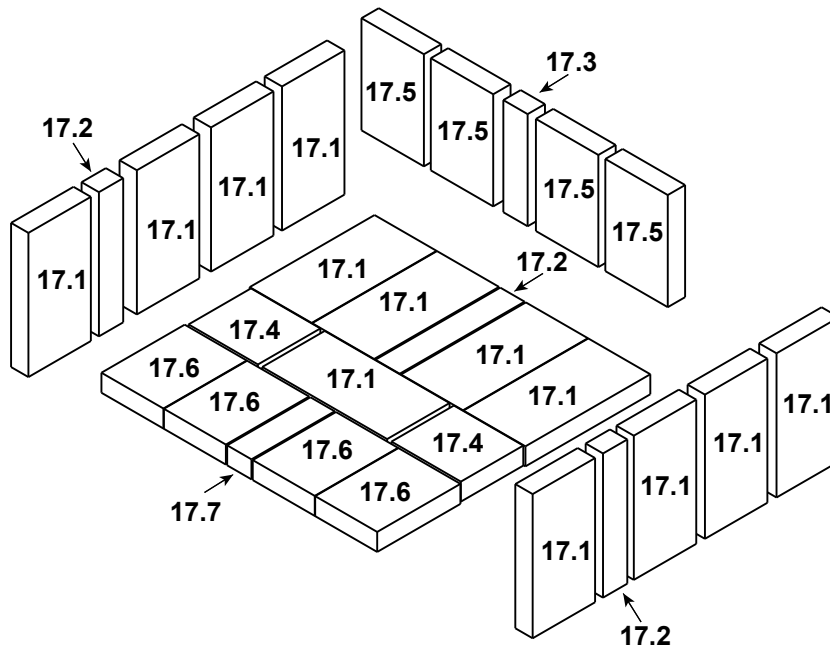

IMPORTANT: THIS IS DATED INFORMATION. Parts must be ordered from a dealer or distributor. **Hearth and Home Technologies does not sell directly to consumers.** Provide model number and serial number when requesting service parts from your dealer or distributor.

Stocked
at Depot

ITEM	DESCRIPTION	COMMENTS	PART NUMBER
15	Brick Retainer, Side	Qty: 4	SRV7038-145
16	Heat Shield		SRV7038-211

#17 Brick Set

17	Brick Assembly - Complete Set	Pkg of 28	SRV7038-054
17.1	Brick, 9 x 4.5 x 1.25" (Qty 13 Req)	Pkg of 1	832-0550
		Pkg of 6	832-3040
17.2	Brick, 9 x 1.75 x 1.25"	Qty. 3 Req.	SRV7128-020
17.3	Brick, 7 x 1.75 x 1.25"	Qty. 1 Req.	SRV7128-042
17.4	Brick, 5 x 4.50 x 1.25"	Qty. 2 Req.	SRV7128-040
17.5	Brick, 7 x 4.5 x 1.25"	Qty. 4 Req.	SRV7128-011
17.6	Brick, 6 x 4.5 x 1.25"	Qty. 4 Req.	SRV7128-002
17.7	Brick, 6 x 1.75 x 1.25"	Qty. 1 Req.	SRV7128-043
18	Brick Retainer, Rear		SRV7038-148
19	Leg Adapter Set (Bracket), Left & Right		SRV7038-028
20	Panel Assembly Side, Right		SRV7038-005
21	Manifold Cover Plate		SRV7038-236
22	Secondary Air Diverter		SRV7038-238
23	Manifold Tube Cover		SRV7038-237

Additional service part numbers appear on following page.