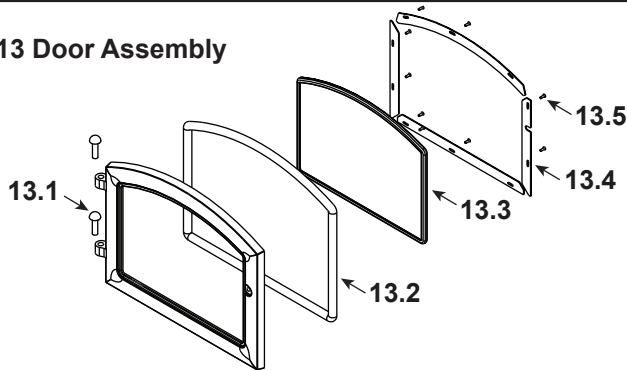

Beginning Manufacturing Date: Sept 2017
Ending Manufacturing Date: Active

IMPORTANT: THIS IS DATED INFORMATION. Parts must be ordered from a dealer or distributor. **Hearth and Home Technologies does not sell directly to consumers.** Provide model number and serial number when requesting service parts from your dealer or distributor.

**Stocked
at Depot**

ITEM	DESCRIPTION	COMMENTS	PART NUMBER	
1	Air Channel, Convection		SRV7038-214	
2	Air Supply Back		SRV7038-216	
3	Outside Air Supply Back		SRV7038-215	
4	Panel Assembly Side, Left		SRV7038-006	
5	Blanket, Ceramic Fiber		SRV7038-117	Y
6	Baffle Protection Channel (illustration on page 5)		SRV7038-179	
7	Baffle Board	Qty: 2	SRV7038-118	Y
8	Rear Channel Assembly		SRV7038-001	
9	Air Supply Front		SRV7038-212	
10	Tube Channel Rack		SRV7038-174	
11	Tube Channel Assembly		SRV7038-008	Y
12	Secondary Tube Gasket		SRV7038-187	

#13 Door Assembly