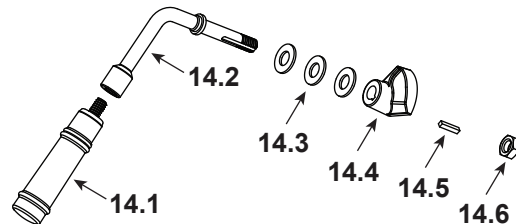

#14 Handle Assembly

13	Door Assembly	Black	DR-57BK-FH	
		Nickel Trim	DR-57NL-FH	
13.1	Hinge Pin, 1/2"	Black	7000-606/2	
		Nickel Trim	SRV430-5320	
13.2	Rope, Door, 3/4" x 84"	7 Ft.	832-1680	Y
13.3	Door Glass Assembly		SRV7000-014	Y
	Gasket, Glass Tape, 3/4" x 1/8"	5 Ft.	832-0460	Y
13.4	Glass Frame Set	4 pcs.	GLA-FRM-5700	
13.5	Screw Flat Head Phillips 8-32 x 1/2	Pkg of 12	220-0490/12	Y
	Logo, Quadra-Fire	Pkg of 10	7000-694/10	
14	Door Handle Assembly		SRV7033-071	
14.1	Fiber Handle		SRV7060-212	
14.2	Door Handle		SRV7044-188	Y
14.3	Washer, Sae, 3/8 (3 Ea)	Pkg of 3	832-0990	
14.4	Cam Latch		SRV430-1141	
14.5	Key, Cam Latch		SRV430-1151	
14.6	Nut, 2-Wy Side-Lock Jam 3	Pkg of 24	226-0100/24	Y

Additional service part numbers appear on following page.