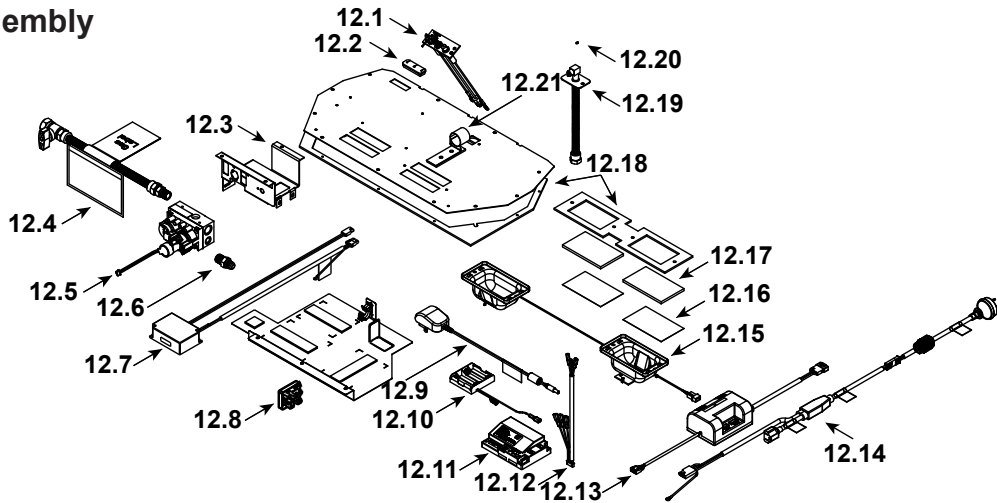

#12 Valve Assembly

IMPORTANT: THIS IS DATED INFORMATION. Parts must be ordered from a dealer or distributor. **Hearth and Home Technologies does not sell directly to consumers.** Provide model number and serial number when requesting service parts from your dealer or distributor.

ITEM	DESCRIPTION	COMMENTS	PART NUMBER
12.1	Pilot Assembly NG		2106-169
	Pilot Assembly Propane		2106-170
	Pilot Tube		SRV485-301
12.2	3-Hole Grommet		2118-420
12.3	Valve Bracket		2118-104
12.4	Flex Ball Valve Assembly		SRV302-320
12.5	Valve NG		SRV2166-302
	Valve Propane		2166-303
12.6	Male Connector	Pkg of 5	303-315/5
12.7	LED Power Supply, 12V		2326-114
12.8	LED Resistor Module		2326-125
12.9	Transformer, 6V Wall		SRV2326-131
12.10	Battery Pack		SRV2166-323
12.11	Module, IPI 30 Gray		2166-306
12.12	Wire Harness		2166-304
12.13	AUX300 CE		2166-340
12.14	Power Cord Assembly		2222-037
12.15	2 Gang Wire Harness		2166-316
12.16	Kapton Lens	Qty 2 req	2166-184
12.17	LED Glass	Qty 2 req	2166-163
12.18	Ember LED Gasket and Valve Plate Gasket	Must order Gasket Assembly 2118-080	
12.19	Bulkhead w/Flex Tube		SRV7000-156
12.20	Orifice NG (#40)		582-840
	Orifice Propane (#53)		582-853
	Orifice ULPG (#55)		582-855
12.21	Air Shutter		2118-121

Additional service part numbers appear on following page.