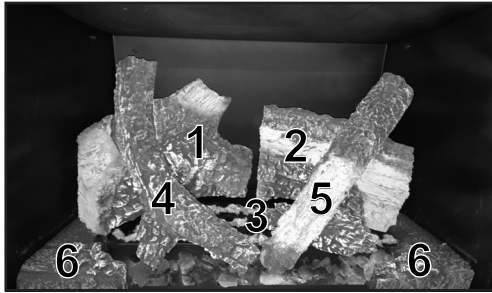

Log Set Assembly

IMPORTANT: THIS IS DATED INFORMATION. Parts must be ordered from a dealer or distributor. **Hearth and Home Technologies does not sell directly to consumers.** Provide model number and serial number when requesting service parts from your dealer or distributor.

ITEM	DESCRIPTION	COMMENTS	PART NUMBER
	Log Set Assembly	Hearth Sold Separately	LOGS-SL5
1	Rear Left Log		SRV2391-707
2	Rear Right Log		SRV2391-708
3	Burner Log		SRV2391-709
4	Top Left Log		SRV2392-711
5	Top Right Log		SRV2391-710
6	Left and Right Hearth		SRVHEARTH-SL5X
7	Support, Non-combustible		2279-119
8	Non-combustible Board		2279-401
9	Heat Shield, Pilot		2279-110
10	Burner Assembly	NG	2279-007
		Propane/ULPG	SRV2279-008
11	Ember Bed		2372-108
12	Valve Assembly		See following Page
13	Glass Door Assembly		GLA-550TRS
14	Firescreen Front		FS-5-BK
15	Hood		SRV2371-274-BK
16	Fan Assembly, 240V		2264-500A