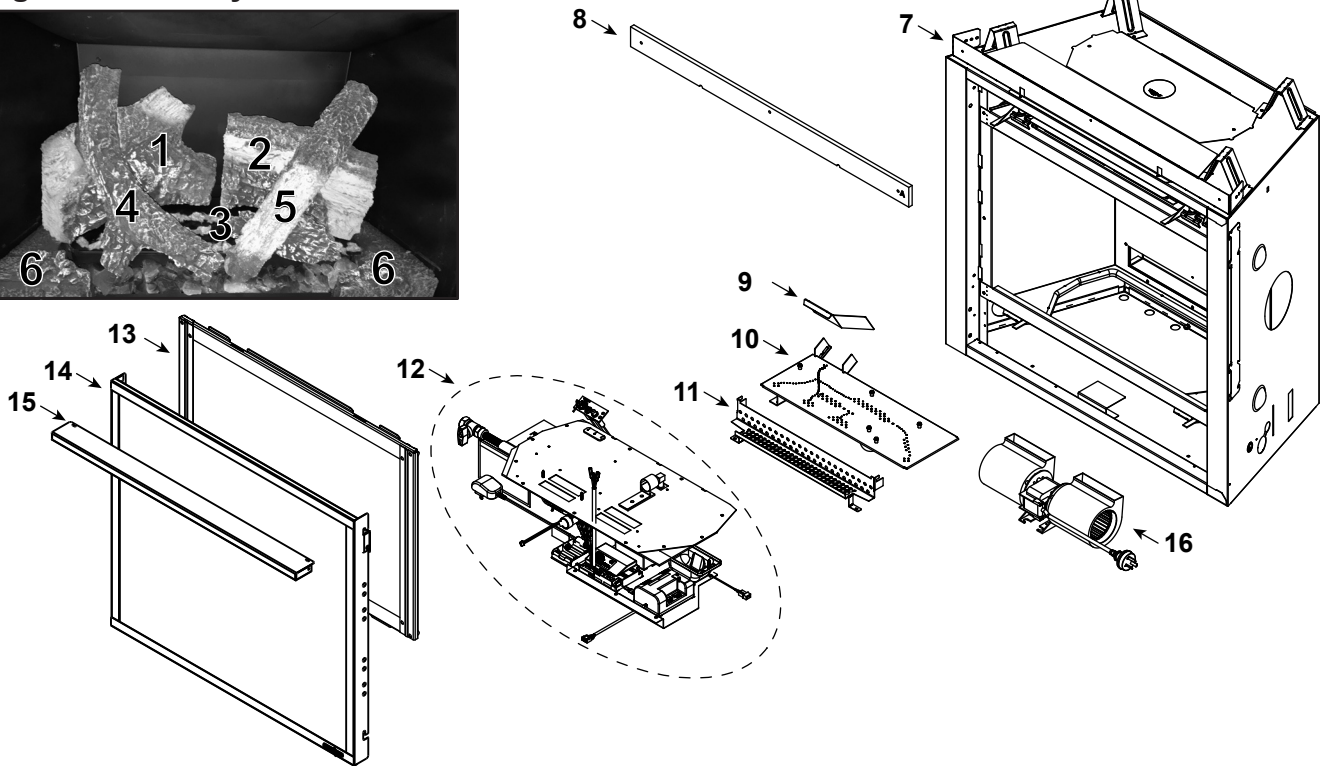

### Log Set Assembly

**IMPORTANT: THIS IS DATED INFORMATION.** Parts must be ordered from a dealer or distributor. **Hearth and Home Technologies does not sell directly to consumers.** Provide model number and serial number when requesting service parts from your dealer or distributor.

ITEM	DESCRIPTION	COMMENTS	PART NUMBER
	Log Set Assembly	Hearth Sold Separately	LOGS-SL5
1	Rear Left Log		SRV2391-707
2	Rear Right Log		SRV2391-708
3	Burner Log		SRV2391-709
4	Top Left Log		SRV2392-711
5	Top Right Log		SRV2391-710
6	Left and Right Hearth		SRVHEARTH-SL5X
7	Support, Non-combustible		2279-119
8	Non-combustible Board		2279-401
9	Heat Shield, Pilot		2279-110
10	Burner Assembly	NG	2279-007
		Propane/ULPG	SRV2279-008
11	Ember Bed		2372-108
12	Valve Assembly		<b>See following Page</b>
13	Glass Door Assembly		GLA-550TRS
14	Firescreen Front		FS-5-BK
15	Hood		SRV2371-274-BK
16	Fan Assembly, 240V		2264-500A

ITEM	DESCRIPTION	COMMENTS	PART NUMBER
12.1	Pilot Assembly NG		2106-169
	Pilot Assembly Propane		2106-170
	Pilot Tube		SRV485-301
12.2	3-Hole Grommet		2118-420
12.3	Valve Bracket		2118-104
12.4	Flex Ball Valve Assembly		SRV302-320
12.5	Valve NG		SRV2166-302
	Valve Propane		2166-303
12.6	Male Connector	Pkg of 5	303-315/5
12.7	LED Power Supply, 12V		2326-114
12.8	LED Resistor Module		2326-125
12.9	Transformer, 6V Wall		SRV2326-131
12.10	Battery Pack		SRV2166-323
12.11	Module, IPI 30 Gray		2166-306
12.12	Wire Harness		2166-304
12.13	AUX300 CE		2166-340
12.14	Power Cord Assembly		2222-037
12.15	2 Gang Wire Harness		2166-316
12.16	Kapton Lens	Qty 2 req	2166-184
12.17	LED Glass	Qty 2 req	2166-163
12.18	Ember LED Gasket and Valve Plate Gasket	Must order Gasket Assembly 2118-080	
12.19	Bulkhead w/Flex Tube		SRV7000-156
12.20	Orifice NG (#40)		582-840
	Orifice Propane (#53)		582-853
	Orifice ULPG (#55)		582-855
12.21	Air Shutter		2118-121