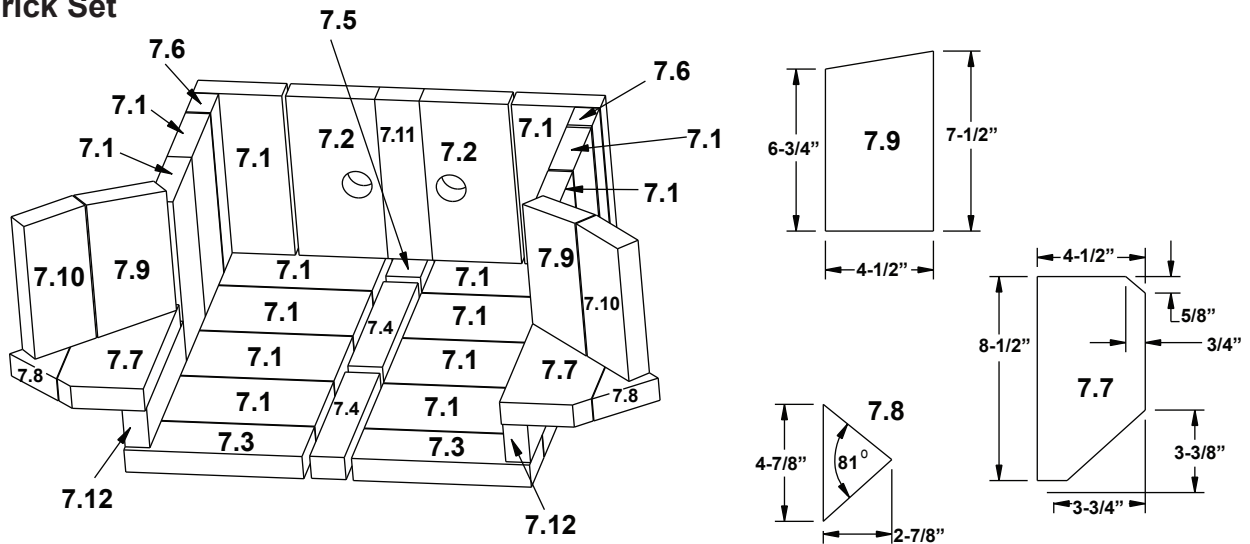

Beginning Manufacturing Date: Dec. 2004
Ending Manufacturing Date: June 2011

IMPORTANT: THIS IS DATED INFORMATION. Parts must be ordered from a dealer or distributor. **Hearth and Home Technologies does not sell directly to consumers.** Provide model number and serial number when requesting service parts from your dealer or distributor.

Stocked at Depot

ITEM	DESCRIPTION	COMMENTS	PART NUMBER	
5	Spring Handle, Air Control, 1/4"	Gold (2)	832-0630	Y
		Nickel (1)	250-8340	Y
6	Manifold Tube Set		TUBES-438	Y
	Manifold Clip/Screws		832-0661	Y

#7 Brick Set

7	Brick Assembly - Complete Set	Pkg of 34	BRICK-438	Y
7.1	Brick, 9 x 4.5 x 1.25"	Qty 14 req		
7.2	Brick, 9 x 4.5 x 1.25" with hole	Pkg of 2	SRV436-0380	Y
7.3	Brick, 9 x 3 x 1.25"	Qty 2 req		
7.4	Brick, 8.5 x 1.75 x 1.25"	Qty 2 req		
7.5	Brick, 3 x 1.75 x 1.25"	Qty 1 req		
7.6	Brick, 9 x 2 x 1.25"	Qty 2 req		
7.7	Brick, see diagram above	Qty 2 req		
7.8	Brick, see diagram above	Qty 2 req		
7.9	Brick, see diagram above	Qty 2 req		
7.10	Brick, 7.5 x 3.5 x 1.25"	Qty 2 req		
7.11	Brick, 9 x 2.25 x 1.25"	Qty 1 req		
7.12	Brick, 8.75 x 2.25 x 1.25"	Qty 2 req		
	Brick, Uncut	Pkg of 1	832-0550	
		Pkg of 6	832-3040	
8	Grill Assembly, Complete Set	No longer available	832-3100	
		No longer available	832-3100NL	
9	Switch, Rocker		SRV32D0232	Y

Additional service part numbers appear on following page.