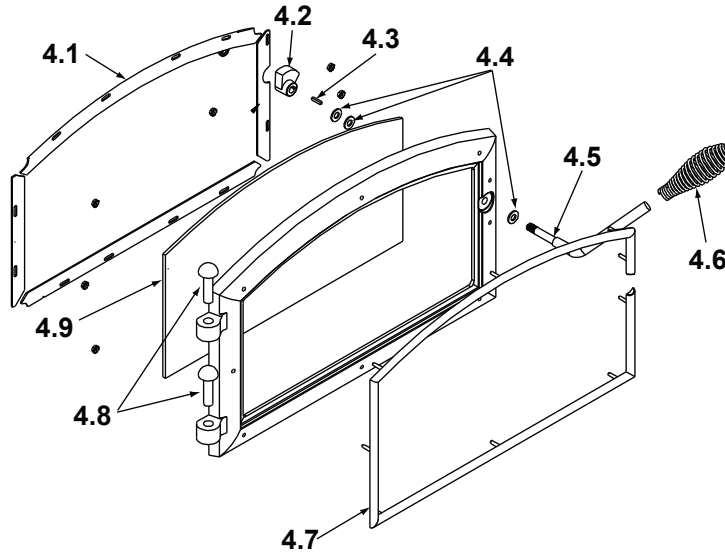

**Stocked
at Depot**

ITEM	DESCRIPTION	COMMENTS	PART NUMBER	
1	Ceramic Fiber Blanket, 1/2 " Thick		832-3390	Y
2	Baffle Fiberboard		SRV438-0320	Y
3	Mount, Blower, Left		SRV430-1184	

#4 Door assembly

4	Door Assembly	No longer available	DR-27BK	
		No longer available	DR-27GD	
		No longer available	DR-27NL	
4.1	Glass Frame Set	Qty: 4 Pc		Y
4.2	Cam Latch, Door Handle		SRV430-1141	
4.3	Key, Cam Latch, Door handle		SRV430-1151	
4.4	Washer, Sae, 3/8 (Door Handle)	Pkg of 3	832-0990	Y
4.5	Door Handle only		SRV430-1131	
4.6	Spring Handle, 1/2"	Gold	832-0620	Y
		Nickel	250-8330	Y
4.7	Trim Ring only, Door	No longer available	430-2702	
		No longer available	430-5350	
4.8	Hinge Pins, 1/2" (Qty. 2 Req.)	Gold	832-0250	
		Nickel	SRV430-5320	
4.9	Door Glass Assembly		7000-011	Y
	Gasket, Glass Tape - Dealer Cut to Size	5 Ft	832-0460	Y
	Nut, Keps Lock, 8-32	Pkg of 40	226-0060/40	Y
	Nut, Locking, Door Handle	Pkg of 24	226-0100/24	Y
	Rope, Door, 3/4" x 84", Dealer Cut to Size	7 Ft	832-1680	Y
	Door Handle Assembly		832-0540	Y

Stocked at Depot

ITEM	DESCRIPTION	COMMENTS	PART NUMBER	
5	Spring Handle, Air Control, 1/4"	Gold (2)	832-0630	Y
		Nickel (1)	250-8340	Y
6	Manifold Tube Set		TUBES-438	Y
	Manifold Clip/Screws		832-0661	Y