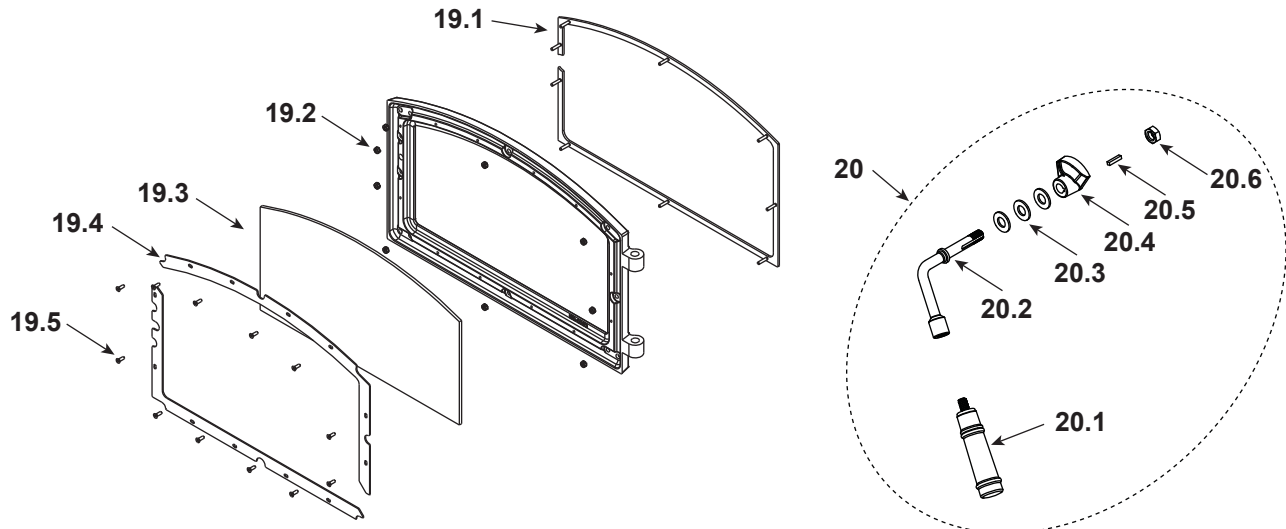

#19 & 20 Door & Handle Assembly

19	Door Assembly		SRV7047-025	
19.1	Door Trim Black		SRV7047-187	Y
19.2	Nut, Keps Lock, 8-32	Pkg of 40	226-0060/40	Y
19.3	Door Glass Assembly		7000-011	Y
19.4	Glass Frame Upper & Lower		SRV7047-193	
19.5	Screw, Flat Head Philips 8-32X1/2	Pkg of 12	220-0490/12	Y
	Rope, Door Gasket, Black, 3/4 x 84"		832-1680	Y
	Gasket, Glas Tape, 3/4 x 1/8"	6 Ft	832-0460	
20	Door Handle Assembly		SRV7033-071	Y
20.1	Fiber Handle		SRV7060-212	
20.2	Door Handle		SRV7044-188	
20.3	Washer, Sae, 3/8 (3 Ea)	Pkg of 3	SRV430-1141	
20.4	Cam Latch		SRV430-1151	
20.5	Key, Cam Latch		226-0100/24	Y
20.6	Nut, 2-Wy Side-Lock Jam (3Ea)	Pkg of 24	220-0490/12	Y
21	Wire Harness		SRV7047-192	