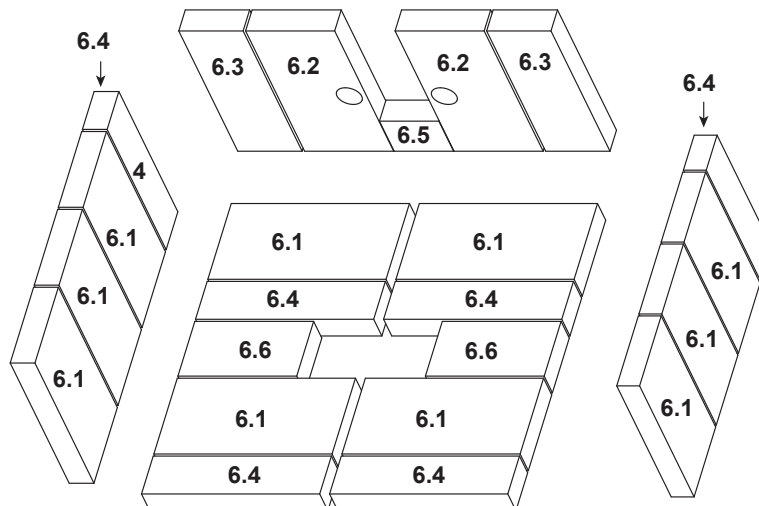

Beginning Manufacturing Date: May 2002
Ending Manufacturing Date: June. 2007

IMPORTANT: THIS IS DATED INFORMATION. Parts must be ordered from a dealer or distributor. **Hearth and Home Technologies does not sell directly to consumers.** Provide model number and serial number when requesting service parts from your dealer or distributor.

Stocked at Depot

ITEM	DESCRIPTION	COMMENTS	PART NUMBER	
1	Ash Removal System Assembly w/Cast Door	No longer available	831-1671	
	Ash Box Hinge		434-0310	
	Ash Pan		434-0330	
	Gasket, Rope, 3/8		SRV7000-134	
2	Grate, ARS	No longer available	832-2980	
	Handle, Ash Removal System		472-5060	
3	Bracket, Leg Adapter	No longer available	471-0130	
4	Legs, Queen Anne	Black	831-1240	
		No longer available	831-1250	
		Nickel	LEGS-QANL	
5	Pedestal Assembly	No longer available	831-1860	
	Plug, Trimount, .250"	Pkg of 24	229-0880/24	Y

#6 Brick Assembly

6	Brick Assembly - Complete Set	No longer available	831-1960	
6.1	Brick, 9 x 4.5 x 1.25"	Qty 10 req		
6.2	Brick, 9 x 4.5 x 1.25" w/Hole	Pkg of 2	SRV436-0380	
6.3	Brick, 9 x 3 x 1.25"	Qty 2 req		
6.4	Brick, 9 x 2.75 x 1.25"	Qty 6 req		
6.5	Brick, 2.25 x 2 x 1.25"	Qty 1 req		
6.6	Brick, 6 x 3.25 x 1.25"	Qty 2 req		
	Brick, Uncut	Pkg of 1	832-0550	
		Pkg of 6	832-3040	
7	Trim, Oak Wood, Pedestal	No longer available	832-0560	
8	Spring Handle, 1/2"	Gold	832-0620	Y
		Nickel	250-8330	Y

Additional service part numbers appear on following page.