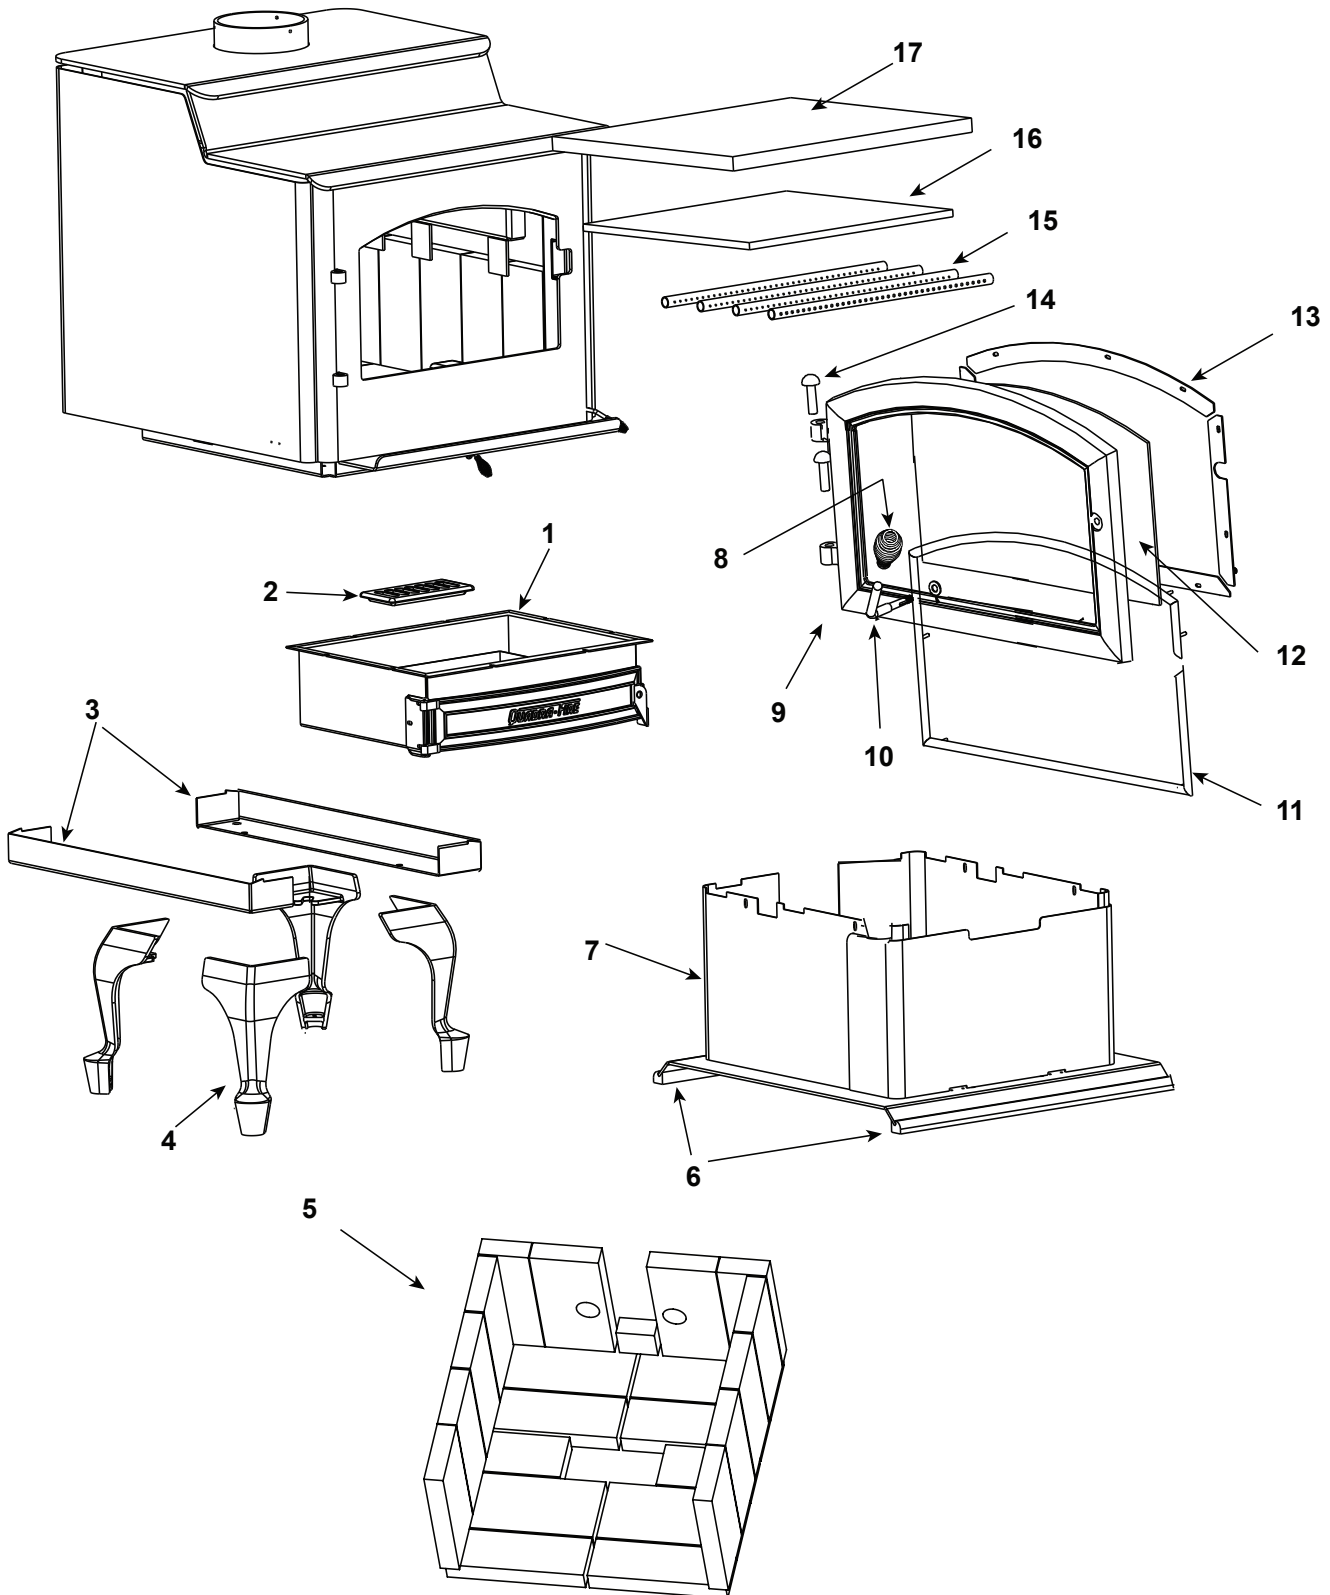

820-0700 May 2002 - Jan 2003, 820-0701 Jan 2003 - June 2007

Part number list on following page.