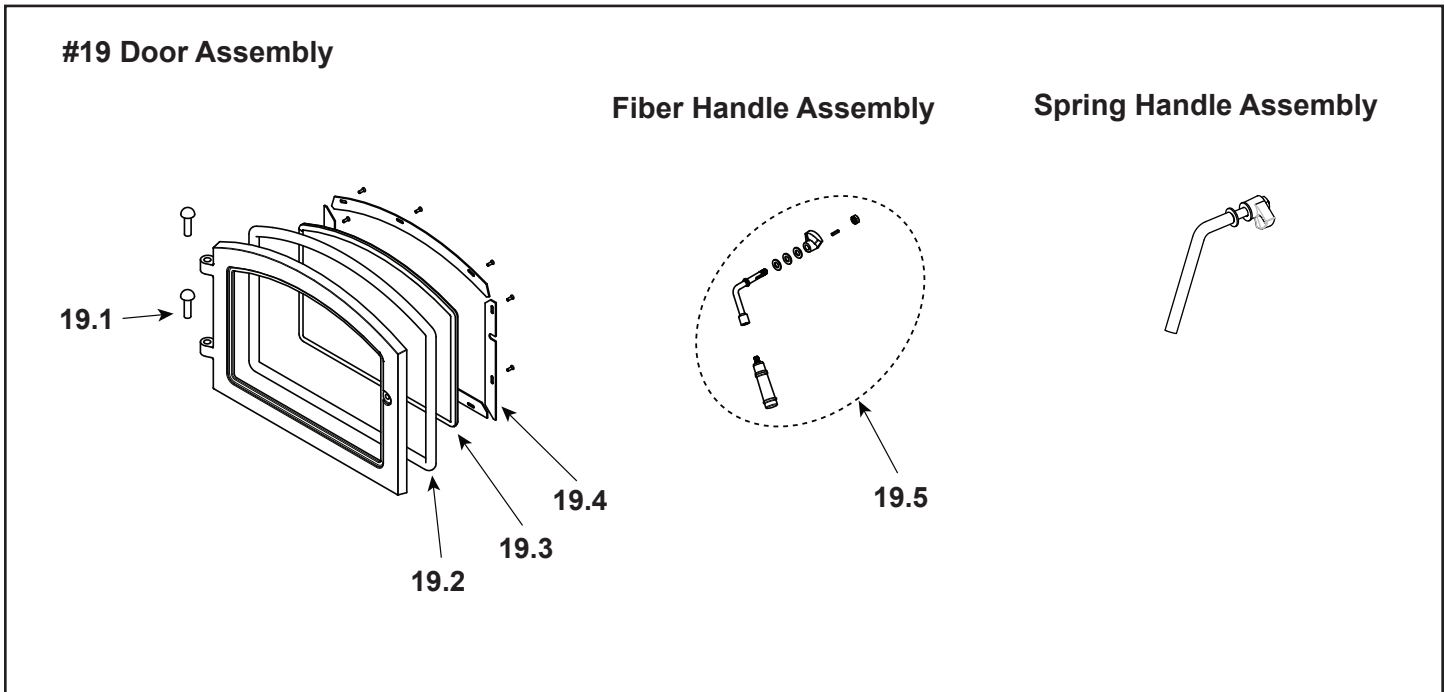

IMPORTANT: THIS IS DATED INFORMATION. Parts must be ordered from a dealer or distributor. **Hearth and Home Technologies does not sell directly to consumers.** Provide model number and serial number when requesting service parts from your dealer or distributor.

Stocked at Depot

ITEM	DESCRIPTION	COMMENTS	PART NUMBER	
19	Door Assembly	Black	DR-31/43BK-FH	
		Nickel	DR-31/43NL-FH	
19.1	Hinge Pins, 1/2"	Qty: 2 Gold	832-0250	
		Qty: 2 Nickel	SRV430-5320	
19.2	Rope, Door, 3/4" x 84" - Field cut to Size	7 Ft Length	832-1680	Y
19.3	Door Glass Assembly - 15-1/2" W x 13-3/8" H		SRV7000-012	Y
	Gasket, Glass Tape - Field cut to Size	5 Ft Length	832-0460	Y
19.4	Glass Frame Set	Qty: 4 Pc	832-0350	
19.5	Door Handle Assembly	Spring	832-0540	
		Fiber	SRV7033-071	
	Spring Handle, 1/2"	Gold	832-0620	Y
		Nickel	250-8330	Y
	Cam Latch		SRV430-1141	
	Key, Cam Latch		SRV430-1151	
	Nut, Locking Door Handle	Pkg of 24	226-0100/24	Y
	Formed Handle, Door		SRV430-1131	
	Trim Ring, For Door (Trim door assembly only)	No longer available	430-2682	
		No longer available	430-5340	
	Component Pack (Spring Handles (1) 1/2" & (2) 1/4", (2) Gold Hinge Pins, Quadra-Fire Logo	Black & Gold Doors	SRV436-5350	
		Nickel Door	436-5360	

Additional service part numbers appear on following page.