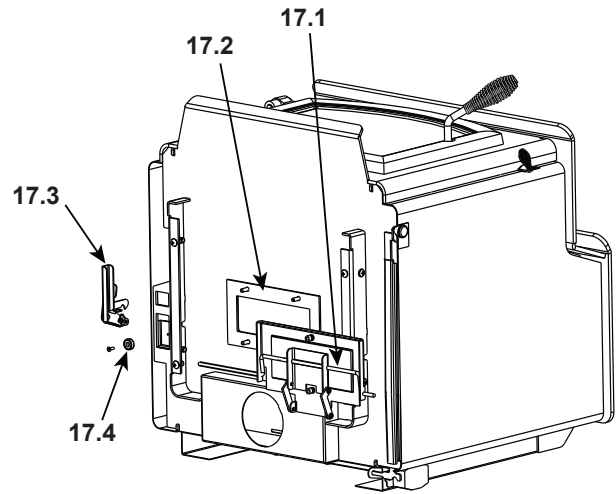

**#17 Door Assembly
(Ash Pan Removal System)**

IMPORTANT: THIS IS DATED INFORMATION. Parts must be ordered from a dealer or distributor. **Hearth and Home Technologies does not sell directly to consumers.** Provide model number and serial number when requesting service parts from your dealer or distributor.

Stocked at Depot

ITEM	DESCRIPTION	COMMENTS	PART NUMBER	
16	Brick Assembly, Complete Set	Pkg of 20	SRV7037-012	
16.1	Brick, 9 x 4.5 x 1.25"	Qty. 10 Reg.		
16.2	Brick, 6 x 4.5"	Qty. 4 Reg.		
16.3	Brick, 9 x 4.5" with angle	Qty. 1 Reg.		
16.4	Brick, 4.5 x 4.5 x 4.25"	Qty. 2 Reg.		
16.5	Brick, 9 x 3" with angle	Qty. 1 Reg.		
16.6	Brick, small	Qty. 2 Reg.		
	Brick, Uncut	Pkg of 1	832-0550	
		Pkg of 6	832-3040	
#17 Ash Pan removal System				
17.1	Door Assembly (ARS - Ash Pan Removal System)		SRV7033-015	Y
17.2	Gasket		SRV7033-296	Y
17.3	Latch, Handle Assembly		SRV7033-047	Y
17.4	Magnet Round		7000-552	

Additional service part numbers appear on following page.