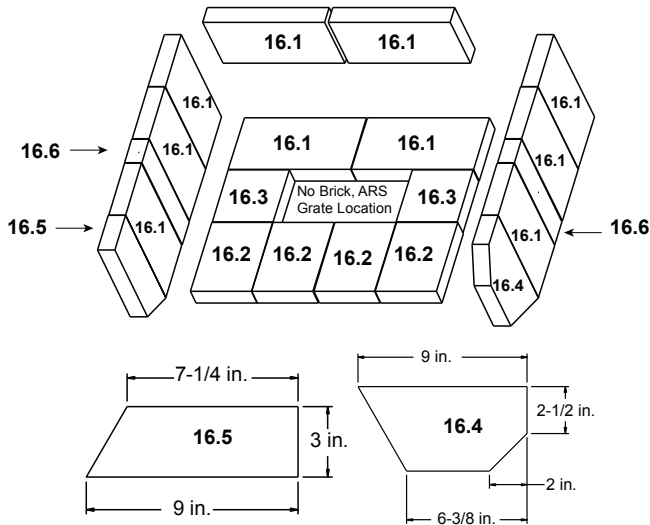

#16 Brick Assembly Set