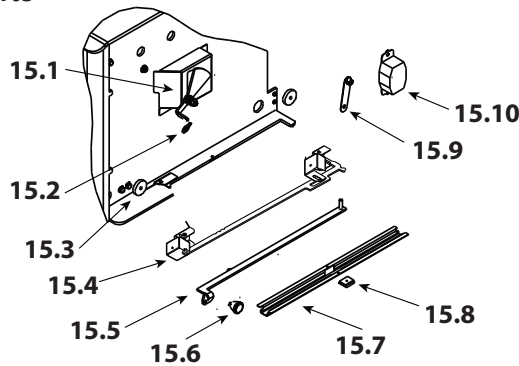

Stocked at Depot

ITEM	DESCRIPTION	COMMENTS	PART NUMBER	
1	Air Supply Back		SRV7033-134	
2	Air Channel, Convection w/Bracket - Retain original serial # label		SRV7033-144	
3	Panel Assembly, Side, Left		SRV7037-011	
4	ARS Access Cover		SRV7038-196	
	Handle, Access Cover		SRV7038-197	
5	Tube Support Rack		SRV7033-148	
6	Brick Retainer		SRV7033-149	
7	Ceramic Fiber Blanket, 1/2 " Thick		832-3390	Y
8	Baffle Board - 9-1/2" W x 15-3/4" H	Qty: 2	SRV7037-112	Y
9	Rear Channel Assembly		SRV7033-002	Y
10	Label, Burn Rate		SRV7033-160	
11	Panel Assembly, Side, Right		SRV7037-010	
12	Label, Start-Up, Acc		SRV7033-166	
13	Tube Channel Top - Access Cover		SRV7033-237	
14	Tube, Channel Assembly	Manifold Tubes	SRV7033-023	Y

#15 Burn Rate Controls & Associated Parts

15.1	Burn Rate Control Assembly		SRV7037-004	Y
15.2	Spring Handle, 1/4"	Gold	832-0630	Y
		Nickel	250-8340	Y
15.3	Door Gasket - Front & Rear Air Timer Doors		7033-282	Y
15.4	Timer Air Control Assembly		SRV7037-018	Y
	Rear Air Door Assembly		SRV7037-013	Y
15.5	Rear Air Control Arm Assembly		SRV7037-005	Y
15.6	Knob - Start-Up Control Knob		SRV7000-343	
15.7	Air Control Rod Guide		SRV7033-210	
15.8	Latch, Magnet - For Air Control		SRV229-0631	
15.9	Timer Arm Assembly		SRV7033-034	Y
15.10	Timer (Only) Replacement Assembly		SRV480-1940	Y