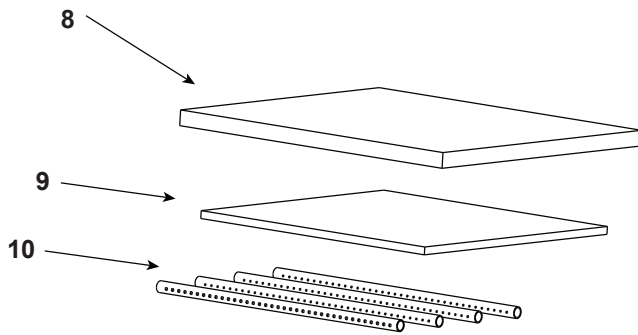

820-0710 (Millennium, Black Door), 43M-GT (Millennium, Gold Trim Door), 43M-NT (Millennium, Nickel Trim Door)

Part number list on following page.

IMPORTANT: THIS IS DATED INFORMATION. Parts must be ordered from a dealer or distributor. **Hearth and Home Technologies does not sell directly to consumers.** Provide model number and serial number when requesting service parts from your dealer or distributor.

**Stocked  
at Depot**

ITEM	DESCRIPTION	COMMENTS	PART NUMBER	
1	Door Assembly	No longer available	832-1092	
		No longer available	832-1912	
		No longer available	DR-31/43NL	
2	Hinge Pins, 1/2"	Gold	832-0250	
		Nickel	SRV430-5320	
3	Trim, Ring, Door	No longer available	430-2682	
		No longer available	430-5340	
4	Door Handle Only		SRV430-1131	
5	Spring Handle, 1/2"	Gold	832-0620	Y
		Nickel	250-8330	Y
6	Door Glass Assembly - 15.50 W x 11.38 H		SRV7000-012	Y
7	Glass Frame Set		832-0350	
	Cam Latch		SRV430-1141	
	Component Pack (Spring Handles (1) 1/2" & (2) 1/4", (2) Gold Hinge Pins, Quadra-Fire Logo)	Black & Gold Doors	SRV436-5350	
		For Nickel Doors	436-5360	
	Gasket, Glass Tape, 3/4" - Field Cut to Size	5 Ft Length	832-0460	Y
	Key, Cam Latch		SRV430-1151	
	Rope, Door, 3/4" x 84" - Field Cut to Size	7 Ft Length	832-1680	Y
8	Ceramic Fiber Blanket, 1 In.		832-3401	Y
9	Baffle, Fiberboard		831-1980	Y
10	Manifold Tube Set	No longer available	831-2000	
	Manifold Clip/Screws		832-0661	Y
11	Spring Handle, Air Control, 1/4"	Gold	832-0630	Y
		Nickel	250-8340	Y
12	Pedestal Assembly	No longer available	831-1860	
	Plug, Trimount, .250"	Pkg of 24	229-0880/24	Y
13	Trim, Oak Wood, (Pedestal) Pair	No longer available	832-0560	
	Handle Assembly W/ Secondary Latch		472-5130	
	Logo, Quadra-Fire	Pkg of 10	7000-649/10	
	Paint Touch-Up, 4 oz		812-0910	
	Reliner Kit Service	No longer available	SRV471-5210	
	Speed Control Only (Rheostat)		842-0370	Y