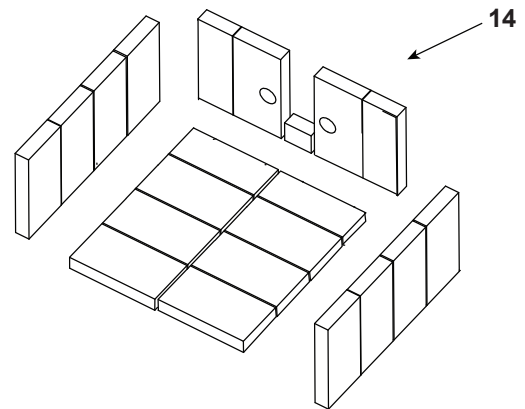

820-0710 (Millennium, Black Door), 43M-GT (Millennium, Gold Trim Door), 43M-NT (Millennium, Nickel Trim Door)

Part number list on following page.

IMPORTANT: THIS IS DATED INFORMATION. Parts must be ordered from a dealer or distributor. **Hearth and Home Technologies does not sell directly to consumers.** Provide model number and serial number when requesting service parts from your dealer or distributor.

**Stocked  
at Depot**

ITEM	DESCRIPTION	COMMENTS	PART NUMBER	
1	Door Assembly	No longer available	832-1092	
		No longer available	832-1912	
		No longer available	DR-31/43NL	
2	Hinge Pins, 1/2"	Gold	832-0250	
		Nickel	SRV430-5320	
3	Trim, Ring, Door	No longer available	430-2682	
		No longer available	430-5340	
4	Door Handle Only		SRV430-1131	
5	Spring Handle, 1/2"	Gold	832-0620	Y
		Nickel	250-8330	Y
6	Door Glass Assembly - 15.50 W x 11.38 H		SRV7000-012	Y
7	Glass Frame Set		832-0350	
	Cam Latch		SRV430-1141	
	Component Pack (Spring Handles (1) 1/2" & (2) 1/4", (2) Gold Hinge Pins, Quadra-Fire Logo)	Black & Gold Doors	SRV436-5350	
		For Nickel Doors	436-5360	
	Gasket, Glass Tape, 3/4" - Field Cut to Size	5 Ft Length	832-0460	Y
	Key, Cam Latch		SRV430-1151	
	Rope, Door, 3/4" x 84" - Field Cut to Size	7 Ft Length	832-1680	Y
8	Ceramic Fiber Blanket, 1 In.		832-3401	Y
9	Baffle, Fiberboard		831-1980	Y
10	Manifold Tube Set	No longer available	831-2000	
	Manifold Clip/Screws		832-0661	Y
11	Spring Handle, Air Control, 1/4"	Gold	832-0630	Y
		Nickel	250-8340	Y
12	Pedestal Assembly	No longer available	831-1860	
	Plug, Trimount, .250"	Pkg of 24	229-0880/24	Y
13	Trim, Oak Wood, (Pedestal) Pair	No longer available	832-0560	
	Handle Assembly W/ Secondary Latch		472-5130	
	Logo, Quadra-Fire	Pkg of 10	7000-649/10	
	Paint Touch-Up, 4 oz		812-0910	
	Reliner Kit Service	No longer available	SRV471-5210	
	Speed Control Only (Rheostat)		842-0370	Y