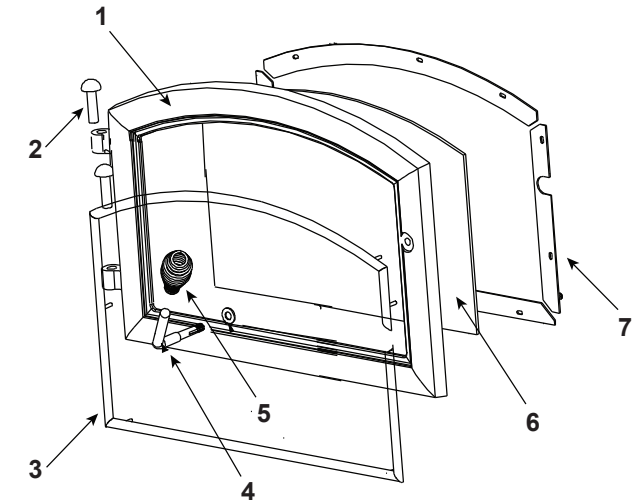

820-0710 (Millennium, Black Door), 43M-GT (Millennium, Gold Trim Door), 43M-NT (Millennium, Nickel Trim Door)

Part number list on following page.

IMPORTANT: THIS IS DATED INFORMATION. Parts must be ordered from a dealer or distributor. **Hearth and Home Technologies does not sell directly to consumers.** Provide model number and serial number when requesting service parts from your dealer or distributor.

**Stocked  
at Depot**

ITEM	DESCRIPTION	COMMENTS	PART NUMBER	
1	Door Assembly	No longer available	832-1092	
		No longer available	832-1912	
		No longer available	DR-31/43NL	
2	Hinge Pins, 1/2"	Gold	832-0250	
		Nickel	SRV430-5320	
3	Trim, Ring, Door	No longer available	430-2682	
		No longer available	430-5340	
4	Door Handle Only		SRV430-1131	
5	Spring Handle, 1/2"	Gold	832-0620	Y
		Nickel	250-8330	Y
6	Door Glass Assembly - 15.50 W x 11.38 H		SRV7000-012	Y
7	Glass Frame Set		832-0350	
	Cam Latch		SRV430-1141	
	Component Pack (Spring Handles (1) 1/2" & (2) 1/4", (2) Gold Hinge Pins, Quadra-Fire Logo)	Black & Gold Doors	SRV436-5350	
		For Nickel Doors	436-5360	
	Gasket, Glass Tape, 3/4" - Field Cut to Size	5 Ft Length	832-0460	Y
	Key, Cam Latch		SRV430-1151	
	Rope, Door, 3/4" x 84" - Field Cut to Size	7 Ft Length	832-1680	Y
8	Ceramic Fiber Blanket, 1 In.		832-3401	Y
9	Baffle, Fiberboard		831-1980	Y
10	Manifold Tube Set	No longer available	831-2000	
	Manifold Clip/Screws		832-0661	Y
11	Spring Handle, Air Control, 1/4"	Gold	832-0630	Y
		Nickel	250-8340	Y
12	Pedestal Assembly	No longer available	831-1860	
	Plug, Trimount, .250"	Pkg of 24	229-0880/24	Y
13	Trim, Oak Wood, (Pedestal) Pair	No longer available	832-0560	
	Handle Assembly W/ Secondary Latch		472-5130	
	Logo, Quadra-Fire	Pkg of 10	7000-649/10	
	Paint Touch-Up, 4 oz		812-0910	
	Reliner Kit Service	No longer available	SRV471-5210	
	Speed Control Only (Rheostat)		842-0370	Y