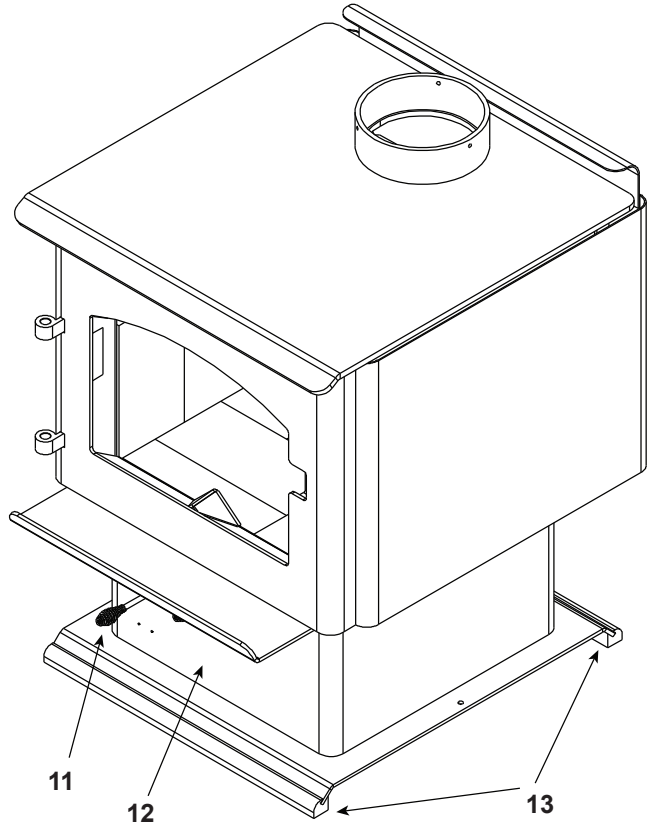

820-0710 (Millennium, Black Door), 43M-GT (Millennium, Gold Trim Door), 43M-NT (Millennium, Nickel Trim Door)

Part number list on following page.

IMPORTANT: THIS IS DATED INFORMATION. Parts must be ordered from a dealer or distributor. **Hearth and Home Technologies does not sell directly to consumers.** Provide model number and serial number when requesting service parts from your dealer or distributor.

**Stocked  
at Depot**

ITEM	DESCRIPTION	COMMENTS	PART NUMBER	
1	Door Assembly	No longer available	832-1092	
		No longer available	832-1912	
		No longer available	DR-31/43NL	
2	Hinge Pins, 1/2"	Gold	832-0250	
		Nickel	SRV430-5320	
3	Trim, Ring, Door	No longer available	430-2682	
		No longer available	430-5340	
4	Door Handle Only		SRV430-1131	
5	Spring Handle, 1/2"	Gold	832-0620	Y
		Nickel	250-8330	Y
6	Door Glass Assembly - 15.50 W x 11.38 H		SRV7000-012	Y
7	Glass Frame Set		832-0350	
	Cam Latch		SRV430-1141	
	Component Pack (Spring Handles (1) 1/2" & (2) 1/4", (2) Gold Hinge Pins, Quadra-Fire Logo)	Black & Gold Doors	SRV436-5350	
		For Nickel Doors	436-5360	
	Gasket, Glass Tape, 3/4" - Field Cut to Size	5 Ft Length	832-0460	Y
	Key, Cam Latch		SRV430-1151	
	Rope, Door, 3/4" x 84" - Field Cut to Size	7 Ft Length	832-1680	Y
8	Ceramic Fiber Blanket, 1 In.		832-3401	Y
9	Baffle, Fiberboard		831-1980	Y
10	Manifold Tube Set	No longer available	831-2000	
	Manifold Clip/Screws		832-0661	Y
11	Spring Handle, Air Control, 1/4"	Gold	832-0630	Y
		Nickel	250-8340	Y
12	Pedestal Assembly	No longer available	831-1860	
	Plug, Trimount, .250"	Pkg of 24	229-0880/24	Y
13	Trim, Oak Wood, (Pedestal) Pair	No longer available	832-0560	
	Handle Assembly W/ Secondary Latch		472-5130	
	Logo, Quadra-Fire	Pkg of 10	7000-649/10	
	Paint Touch-Up, 4 oz		812-0910	
	Reliner Kit Service	No longer available	SRV471-5210	
	Speed Control Only (Rheostat)		842-0370	Y