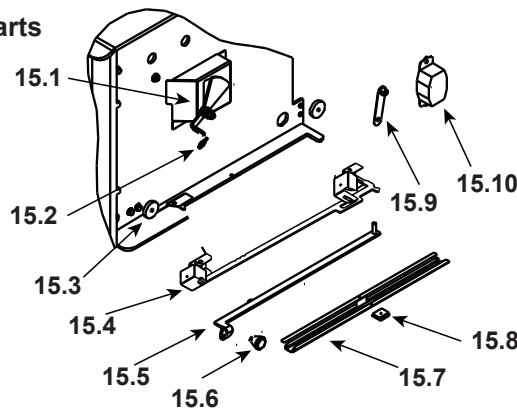

Stocked at Depot

ITEM	DESCRIPTION	COMMENTS	PART NUMBER	
1	Air Channel, Convection w/Bracket - Retain original serial # label		SRV7033-144	
2	Air Supply Back		SRV7033-134	
3	Flue Collar		SRV7000-302	Y
4	Panel Assembly, Side, Left		7037-007	
5	Rear Air Channel Assembly		7033-002	Y
6	Ceramic Fiber Blanket, 1/2 " Thick	15 1/2" x 19 1/2"	832-3390	Y
7	Tube Support Rack		7033-148	
8	Baffle Fiber Board - 9-1/2" W x 15-3/4" H	Qty: 2	SRV7037-112	Y
9	Brick Retainer		7033-149	
10	Tube, Channel Assembly	Manifold Tubes	SRV7033-023	Y
11	Label, Burn Rate Air Control		SRV7033-160	
12	Label, Start-Up Air Control, Acc		SRV7033-166	
13	Panel Assembly, Right Side		7037-006	
14	Tube Channel Access Cover (Top)		SRV7033-237	

#15 Burn Rate Control & Associated Parts

15.1	Burn Rate Control Assembly		7037-004	Y
15.2	Spring Handle, 1/4", Gold	Pre SN 0070030424	832-0630	Y
	Spring Handle, 1/4", Nickel		250-8340	Y
	Spring Handle, 1/4", Black	Post SN 0070030424	SRV7000-614	Y
15.3	Door Gasket - Front & Rear Air Timer Doors		7033-282	Y
15.4	Timer Air Control Assembly		SRV7037-018	Y
	Rear Air Door Assembly		7037-013	Y
15.5	Rear Air Control Arm Assembly		7037-005	Y
15.6	Knob - Start-Up Control Knob		SRV7000-343	
15.7	Air Control Rod Guide		7033-210	
15.8	Latch, Magnet - For Air Control		229-0631	
15.9	Timer Arm Assembly		7033-034	Y
15.10	Timer (Only) Replacement Assembly		SRV480-1940	Y