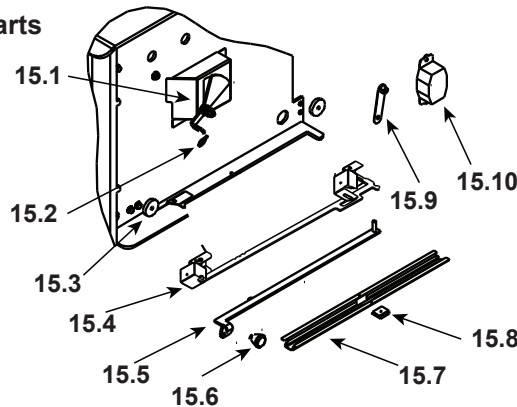

**Stocked
at Depot**

ITEM	DESCRIPTION	COMMENTS	PART NUMBER	
1	Air Channel, Convection w/Bracket - Retain original serial # label		SRV7033-144	
2	Air Supply Back		SRV7033-134	
3	Flue Collar		SRV7000-302	Y
4	Panel Assembly, Side, Left		SRV7037-007	
5	Rear Air Channel Assembly		SRV7033-002	Y
6	Ceramic Fiber Blanket, 1/2 " Thick	15 1/2" x 19 1/2"	832-3390	Y
7	Tube Support Rack		SRV7033-148	
8	Baffle Fiber Board - 9-1/2" W x 15-3/4" H	Qty: 2	SRV7037-112	Y
9	Brick Retainer		SRV7033-149	
10	Tube, Channel Assembly	Manifold Tubes	SRV7033-023	Y
11	Label, Burn Rate Air Control		SRV7033-160	
12	Label, Start-Up Air Control, Acc		SRV7033-166	
13	Panel Assembly, Right Side		SRV7037-006	
14	Tube Channel Access Cover (Top)		SRV7033-237	

#15 Burn Rate Control & Associated Parts

15.1	Burn Rate Control Assembly		SRV7037-004	Y
15.2	Spring Handle, 1/4", Gold	Pre SN 0070030424	832-0630	Y
	Spring Handle, 1/4", Nickel		250-8340	Y
	Spring Handle, 1/4", Black	Post SN 0070030424	SRV7000-614	Y
15.3	Door Gasket - Front & Rear Air Timer Doors		7033-282	Y
15.4	Timer Air Control Assembly		SRV7037-018	Y
	Rear Air Door Assembly		SRV7037-013	Y
15.5	Rear Air Control Arm Assembly		SRV7037-005	Y
15.6	Knob - Start-Up Control Knob		SRV7000-343	
15.7	Air Control Rod Guide		SRV7033-210	
15.8	Latch, Magnet - For Air Control		SRV229-0631	
15.9	Timer Arm Assembly		SRV7033-034	Y
15.10	Timer (Only) Replacement Assembly		SRV480-1940	Y