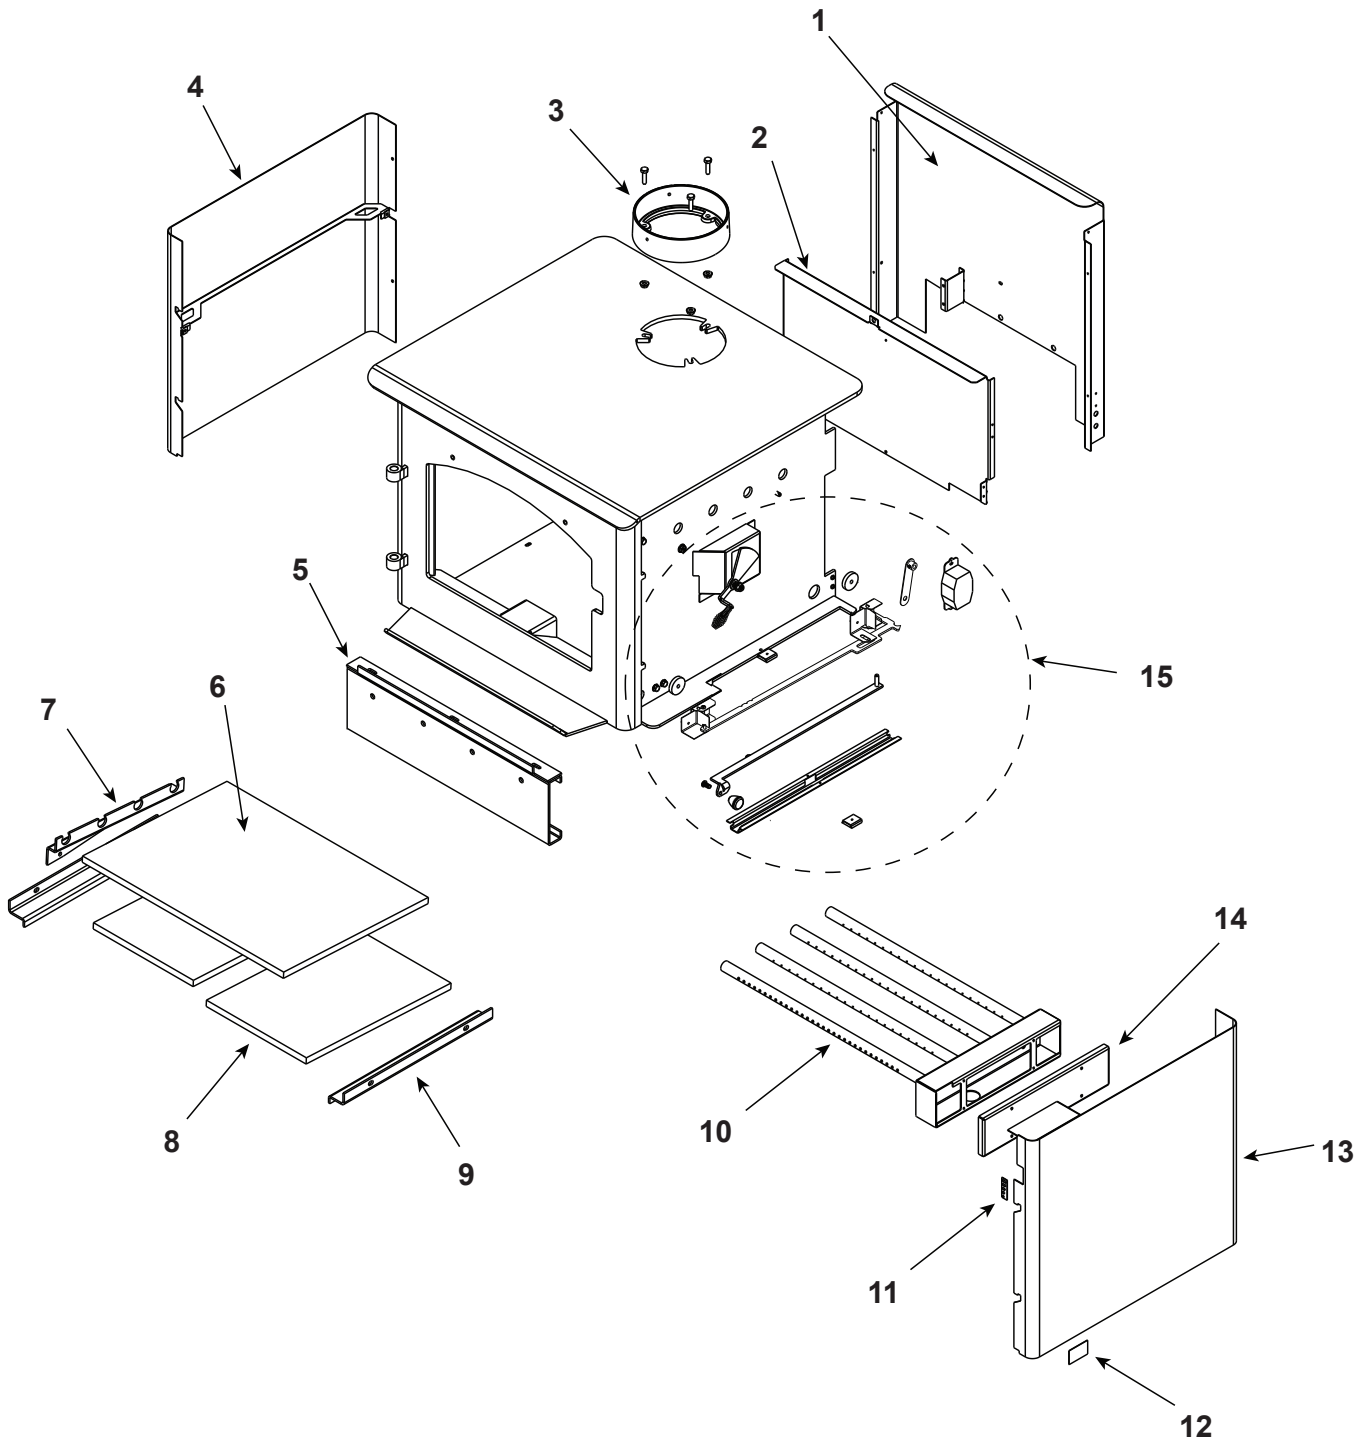

Wood Stove
Last Serial #HF1979798

Beginning Manufacturing Date: Oct. 2006
Ending Manufacturing Date: Feb 2020

43M-ACC-MBK - Ending Manufacturing Date: Feb 2020
43M-ACC-GT - Ending Manufacturing Date: Jan 2007
43M-ACC-NT - Ending Manufacturing Date: Jan 2007

Part number list on following page.