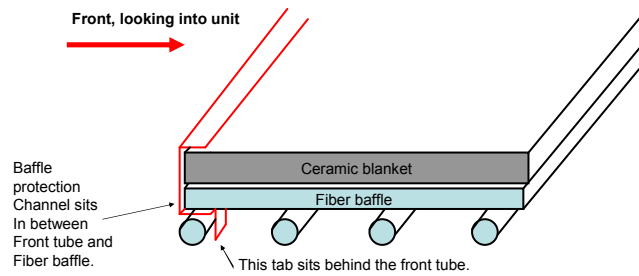

#19 Baffle Protection Channel

Side view

IMPORTANT: THIS IS DATED INFORMATION. Parts must be ordered from a dealer or distributor. **Hearth and Home Technologies does not sell directly to consumers.** Provide model number and serial number when requesting service parts from your dealer or distributor.

Stocked at Depot

ITEM	DESCRIPTION	COMMENTS	PART NUMBER	
19	Baffle Protection Channel		SRV7033-298	
	Blower Assembly		BK-ACC	
	Blower Control Box W/Switch		SRV7000-194	Y
	Component Pack		7033-051	
	Snap Disc Bracket Assembly		SRV7033-036	
	Snap Disc, # 1, Convection Blower		SRV230-0470	Y
	Wire Harness (Blower)		7033-262	
	Component Pack	No longer available	7037-014	
		No longer available	7037-015	
	Blower, Convection - Replacement Blower		812-4900	Y
	Gasket, Manifold	Pkg of 4	7038-168/4	Y
	Logo, Quadra-Fire	Gold	200-3180	
		Nickel	200-3240	
	Paint Touch-Up	Black	812-0910	
	Outside Air Kit, Floor & Rear		OAK-ACC	
	Outside Air Collar Assembly		SRV7033-039	
	Outside Air Shield		SRV33271	Y
FASTENERS				
	Avk Rivnut Repair Kit - 1/4-20 & 3/8-16 Rivnut Tools		RIVNUT-REPAIR	Y
	Bolt, Hex Head, 1/4-20 X 1	Pkg of 10	25221A/10	Y
	Button Head 1/4-20 X .5	Pkg of 20	32328/20	Y
	Nut, Keps Lock, 10-32	Pkg of 40	226-0050/40	Y
	Nut, Keps Lock, 8-32	Pkg of 40	226-0060/40	Y
	Nut, Ser Flange Small 1/4-20	Pkg of 24	226-0130/24	Y
	Plug, Trimount, .250"	Pkg of 24	229-0880/24	Y
	Screw, Sheet Metal #8 X 1/2 S-Grip	Pkg of 40	12460/40	Y
	Screw, Flat Head Philips 8-32 x 1/2	Pkg of 10	832-0860	Y
	Washer, Sae, 3/8	Pkg of 3 ea.	832-0990	Y
	Washer, 1/4 Sae	Pkg of 24	28758/24	Y