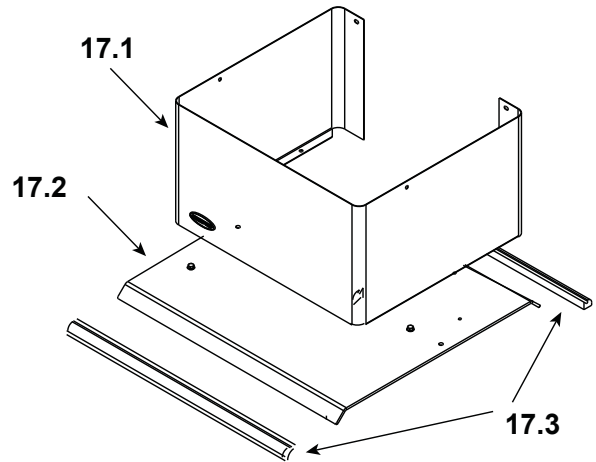

IMPORTANT: THIS IS DATED INFORMATION. Parts must be ordered from a dealer or distributor. **Hearth and Home Technologies does not sell directly to consumers.** Provide model number and serial number when requesting service parts from your dealer or distributor.

Stocked at Depot

ITEM	DESCRIPTION	COMMENTS	PART NUMBER	
16	Brick Assembly, Complete Set	Pkg of 20	SRV7037-003	
16.1	Brick, 9 x 4.5 x 1.25"	Qty. 12 Reg.		
16.2	Brick, 6 x 4.5"	Qty. 4 Reg.		
16.3	Brick, 9 x 4.5" with angle	Qty. 1 Reg.		
16.4	Brick, 9 x 3" with angle	Qty. 1 Reg.		
16.5	Brick, small	Qty. 2 Reg.		
	Brick, Uncut	Pkg of 1	832-0550	
		Pkg of 6	832-3040	
#17 Pedestal Assembly				
17.1	Pedestal Riser		7033-207	
17.2	Pedestal Base		7033-163	
17.3	Strip, Oak Trim	No longer available	832-0560	

Additional service part numbers appear on following page.