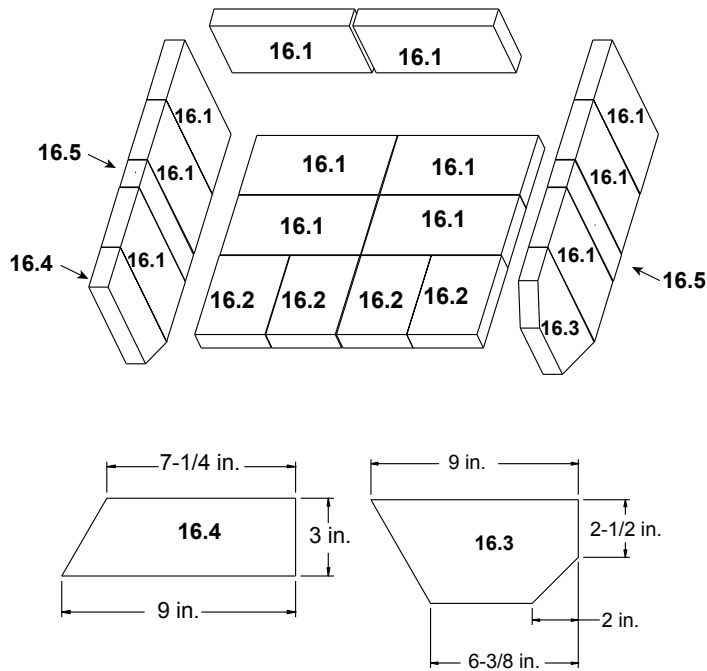

#16 Brick Set Assembly

#17 Pedestal Assembly