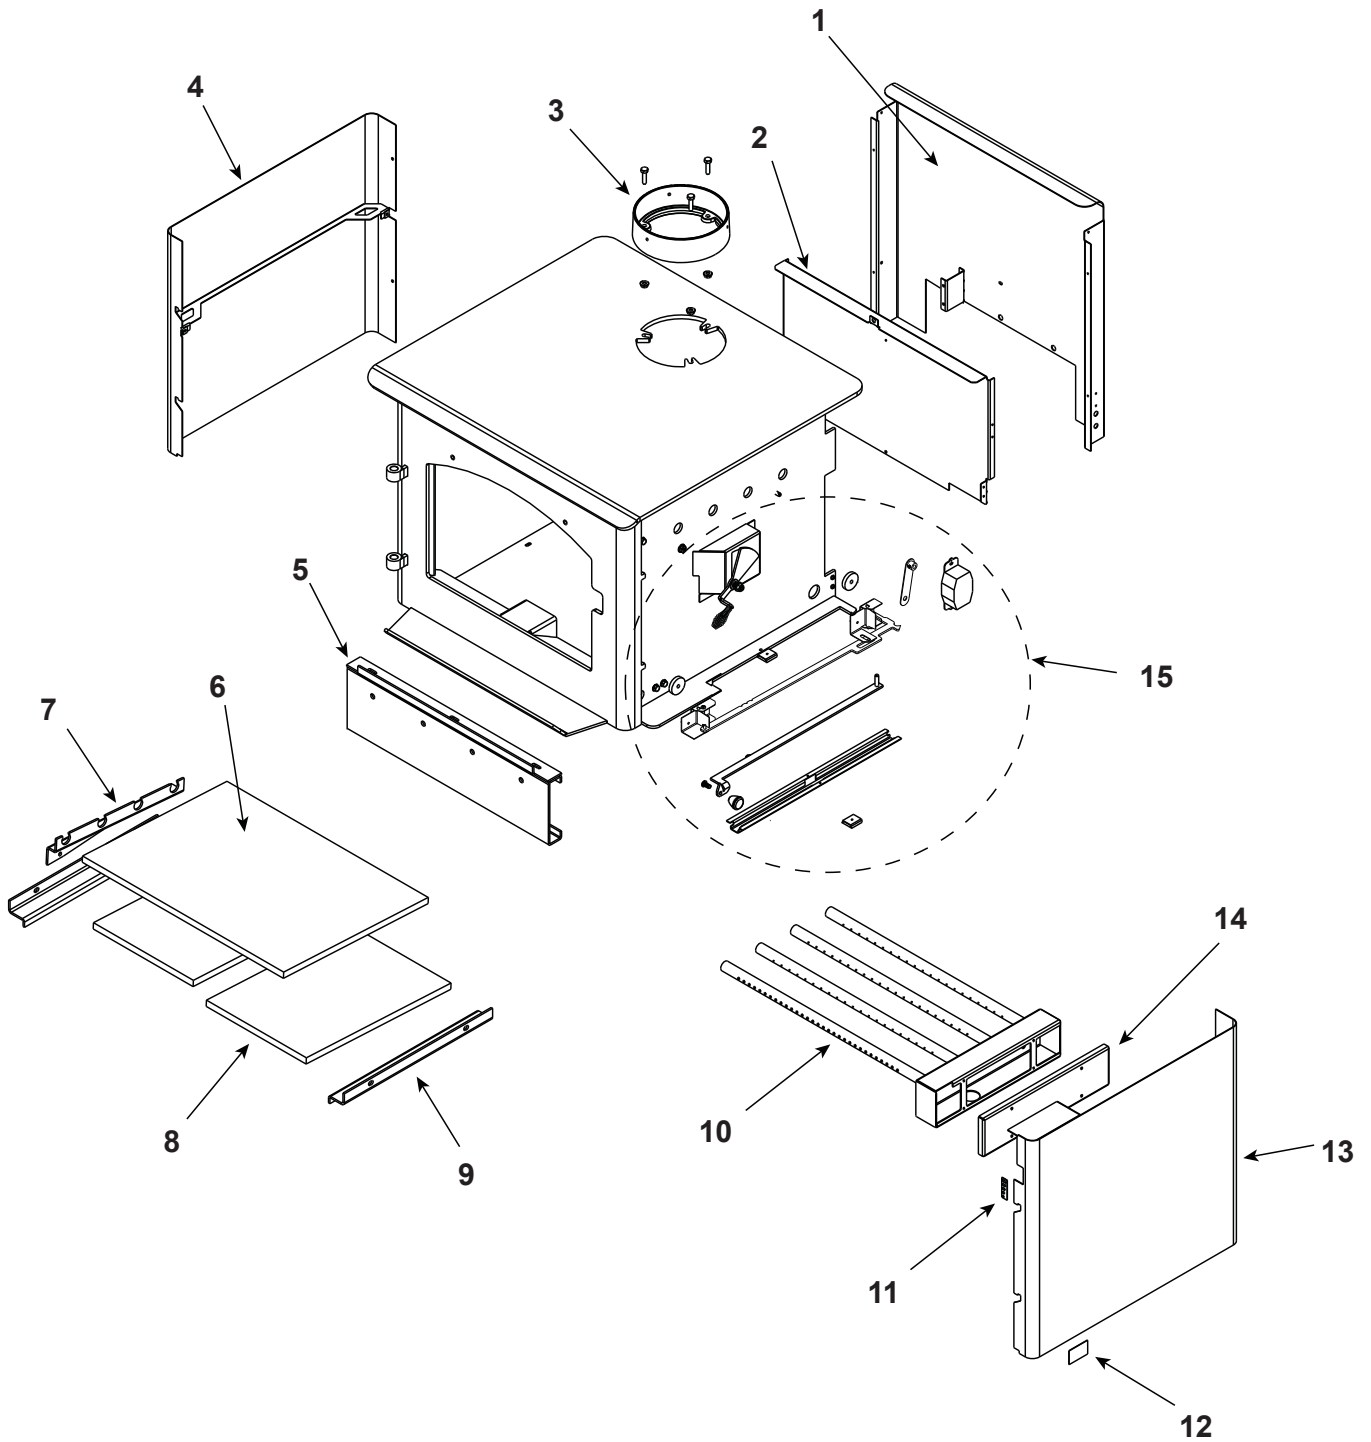

43M-ACC-GT Oct. 2006 - Jan. 2007, 43M-ACC-NT Oct. 2006 - Jan. 2007

Part number list on following page.

IMPORTANT: THIS IS DATED INFORMATION. Parts must be ordered from a dealer or distributor. **Hearth and Home Technologies does not sell directly to consumers.** Provide model number and serial number when requesting service parts from your dealer or distributor.

Stocked at Depot

ITEM	DESCRIPTION	COMMENTS	PART NUMBER	
1	Air Channel, Convection w/Bracket - Retain original serial # label		SRV7033-144	
2	Air Supply Back		SRV7033-134	
3	Flue Collar		SRV7000-302	Y
4	Panel Assembly, Side, Left		7037-007	
5	Rear Air Channel Assembly		7033-002	Y
6	Ceramic Fiber Blanket, 1/2 " Thick	15 1/2" x 19 1/2"	832-3390	Y
7	Tube Support Rack		7033-148	
8	Baffle Fiber Board - 9-1/2" W x 15-3/4" H	Qty: 2	SRV7037-112	Y
9	Brick Retainer		7033-149	
10	Tube, Channel Assembly	Manifold Tubes	SRV7033-023	Y
11	Label, Burn Rate Air Control		SRV7033-160	
12	Label, Start-Up Air Control, Acc		SRV7033-166	
13	Panel Assembly, Right Side		7037-006	
14	Tube Channel Access Cover (Top)		SRV7033-237	

#15 Burn Rate Control & Associated Parts