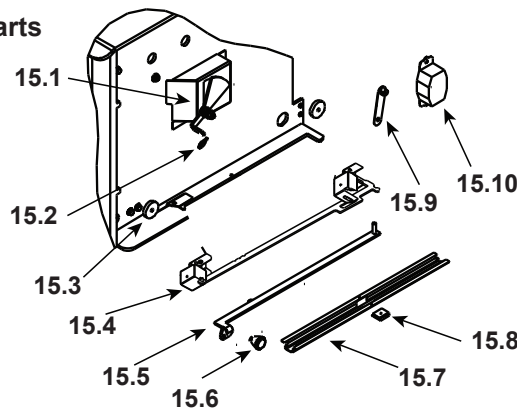

Beginning Manufacturing Date: Oct. 2006
Ending Manufacturing Date: Feb 2020

IMPORTANT: THIS IS DATED INFORMATION. Parts must be ordered from a dealer or distributor. **Hearth and Home Technologies does not sell directly to consumers.** Provide model number and serial number when requesting service parts from your dealer or distributor.

**Stocked
at Depot**

ITEM	DESCRIPTION	COMMENTS	PART NUMBER	
1	Air Channel, Convection w/Bracket - Retain original serial # label		SRV7033-144	
2	Air Supply Back		SRV7033-134	
3	Flue Collar		SRV7000-302	Y
4	Panel Assembly, Side, Left		7037-007	
5	Rear Air Channel Assembly		7033-002	Y
6	Ceramic Fiber Blanket, 1/2 " Thick	15 1/2" x 19 1/2"	832-3390	Y
7	Tube Support Rack		7033-148	
8	Baffle Fiber Board - 9-1/2" W x 15-3/4" H	Qty: 2	SRV7037-112	Y
9	Brick Retainer		7033-149	
10	Tube, Channel Assembly	Manifold Tubes	SRV7033-023	Y
11	Label, Burn Rate Air Control		SRV7033-160	
12	Label, Start-Up Air Control, Acc		SRV7033-166	
13	Panel Assembly, Right Side		7037-006	
14	Tube Channel Access Cover (Top)		SRV7033-237	

#15 Burn Rate Control & Associated Parts

15.1	Burn Rate Control Assembly		SRV7037-004	Y
15.2	Spring Handle, 1/4", Gold	Pre SN 0070030424	832-0630	Y
	Spring Handle, 1/4", Nickel		250-8340	Y
	Spring Handle, 1/4", Black	Post SN 0070030424	SRV7000-614	Y
15.3	Door Gasket - Front & Rear Air Timer Doors		7033-282	Y
15.4	Timer Air Control Assembly		SRV7037-018	Y
	Rear Air Door Assembly		7037-013	Y
15.5	Rear Air Control Arm Assembly		7037-005	Y
15.6	Knob - Start-Up Control Knob		SRV7000-343	
15.7	Air Control Rod Guide		7033-210	
15.8	Latch, Magnet - For Air Control		SRV229-0631	
15.9	Timer Arm Assembly		7033-034	Y
15.10	Timer (Only) Replacement Assembly		SRV480-1940	Y

Additional service part numbers appear on following page.