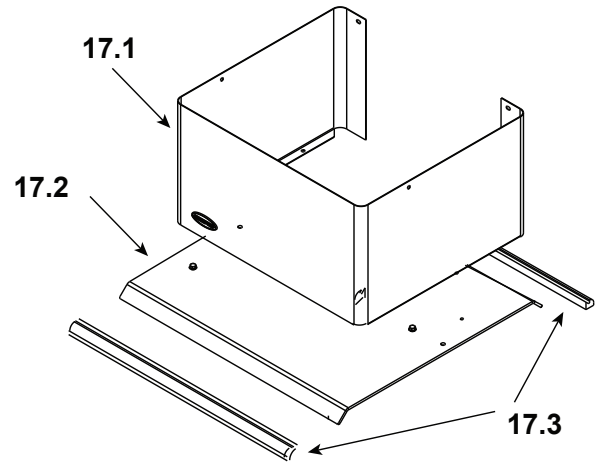

IMPORTANT: THIS IS DATED INFORMATION. Parts must be ordered from a dealer or distributor. **Hearth and Home Technologies does not sell directly to consumers.** Provide model number and serial number when requesting service parts from your dealer or distributor.

Stocked at Depot

ITEM	DESCRIPTION	COMMENTS	PART NUMBER	
16	Brick Assembly, Complete Set	Pkg of 20	SRV7037-003	
16.1	Brick, 9 x 4.5 x 1.25"	Qty. 12 Reg.		
16.2	Brick, 6 x 4.5"	Qty. 4 Reg.		
16.3	Brick, 9 x 4.5" with angle	Qty. 1 Reg.		
16.4	Brick, 9 x 3" with angle	Qty. 1 Reg.		
16.5	Brick, small	Qty. 2 Reg.		
	Brick, Uncut	Pkg of 1	832-0550	
		Pkg of 6	832-3040	
#17 Pedestal Assembly				
17.1	Pedestal Riser		7033-207	
17.2	Pedestal Base		7033-163	
17.3	Strip, Oak Trim	No longer available	832-0560	

Additional service part numbers appear on following page.