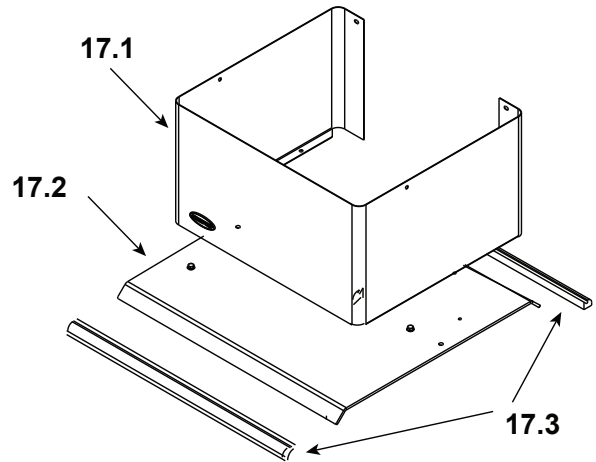

IMPORTANT: THIS IS DATED INFORMATION. Parts must be ordered from a dealer or distributor. **Hearth and Home Technologies does not sell directly to consumers.** Provide model number and serial number when requesting service parts from your dealer or distributor.

Stocked at Depot

ITEM	DESCRIPTION	COMMENTS	PART NUMBER	
16	Brick Assembly, Complete Set	Pkg of 20	SRV7037-003	
16.1	Brick, 9 x 4.5 x 1.25"	Qty. 12 Reg.		
16.2	Brick, 6 x 4.5"	Qty. 4 Reg.		
16.3	Brick, 9 x 4.5" with angle	Qty. 1 Reg.		
16.4	Brick, 9 x 3" with angle	Qty. 1 Reg.		
16.5	Brick, small	Qty. 2 Reg.		
	Brick, Uncut	Pkg of 1	832-0550	
		Pkg of 6	832-3040	
#17 Pedestal Assembly				
17.1	Pedestal Riser		SRV7033-207	
17.2	Pedestal Base		SRV7033-163	
17.3	Strip, Oak Trim	No longer available	832-0560	

Additional service part numbers appear on following page.