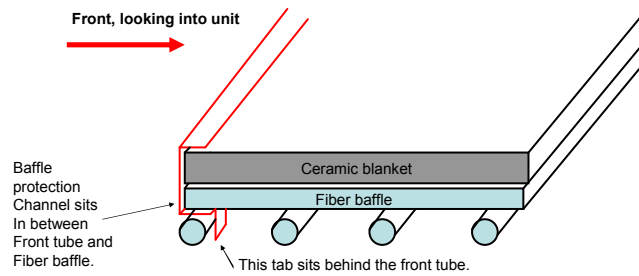

#19 Baffle Protection Channel

Side view

IMPORTANT: THIS IS DATED INFORMATION. Parts must be ordered from a dealer or distributor. **Hearth and Home Technologies does not sell directly to consumers.** Provide model number and serial number when requesting service parts from your dealer or distributor.

Stocked at Depot

ITEM	DESCRIPTION	COMMENTS	PART NUMBER	
19	Baffle Protection Channel		SRV7033-298	
	Blower Assembly		BK-ACC	
	Blower Control Box W/Switch		SRV7000-194	Y
	Component Pack		7033-051	
	Snap Disc Bracket Assembly		SRV7033-036	
	Snap Disc, # 1, Convection Blower		SRV230-0470	Y
	Wire Harness (Blower)		7033-262	
	Component Pack	Black & Gold	7037-014	
		Nickel	7037-015	
	Blower, Convection - Replacement Blower		812-4900	Y
	Gasket, Manifold	Pkg of 4	7038-168/4	Y
	Logo, Quadra-Fire	Gold	200-3180	
		Nickel	200-3240	
	Paint Touch-Up	Black	812-0910	
	Outside Air Kit, Floor & Rear		OAK-ACC	
	Outside Air Collar Assembly		7033-039	
	Outside Air Shield		SRV33271	Y
FASTENERS				
	Avk Rivnut Repair Kit - 1/4-20 & 3/8-16 Rivnut Tools		RIVNUT-REPAIR	Y
	Bolt, Hex Head, 1/4-20 X 1	Pkg of 10	25221A/10	Y
	Button Head 1/4-20 X .5	Pkg of 20	32328/20	Y
	Nut, Keps Lock, 10-32	Pkg of 40	226-0050/40	Y
	Nut, Keps Lock, 8-32	Pkg of 40	226-0060/40	Y
	Nut, Ser Flange Small 1/4-20	Pkg of 24	226-0130/24	Y
	Plug, Trimount, .250"	Pkg of 24	229-0880/24	Y
	Screw, Sheet Metal #8 X 1/2 S-Grip	Pkg of 40	12460/40	Y
	Screw, Flat Head Philips 8-32 x 1/2	Pkg of 10	832-0860	Y
	Washer, Sae, 3/8	Pkg of 3 ea.	832-0990	Y
	Washer, 1/4 Sae	Pkg of 24	28758/24	Y