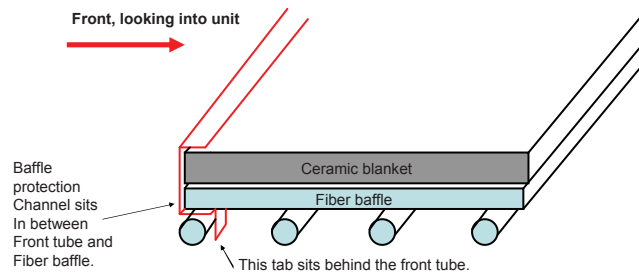

#19 Baffle Protection Channel

Side view

IMPORTANT: THIS IS DATED INFORMATION. Parts must be ordered from a dealer or distributor. **Hearth and Home Technologies does not sell directly to consumers.** Provide model number and serial number when requesting service parts from your dealer or distributor.

Stocked at Depot

ITEM	DESCRIPTION	COMMENTS	PART NUMBER	
19	Baffle Protection Channel		SRV7033-298	
	Blower Assembly		BK-ACC	
	Blower Control Box W/Switch		SRV7000-194	Y
	Component Pack		7033-051	
	Snap Disc Bracket Assembly		7033-036	
	Snap Disc, # 1, Convection Blower		SRV230-0470	Y
	Wire Harness (Blower)		7033-262	
	Component Pack	Black & Gold	7037-014	
		Nickel	7037-015	
	Blower, Convection - Replacement Blower		812-4900	Y
	Gasket, Manifold	Pkg of 4	7038-168/4	Y
	Logo, Quadra-Fire	Gold	200-3180	
		Nickel	200-3240	
	Paint Touch-Up	Black	812-0910	
	Outside Air Kit, Floor & Rear		OAK-ACC	
	Outside Air Collar Assembly		7033-039	
	Outside Air Shield		SRV33271	Y
FASTENERS				
	Avk Rivnut Repair Kit - 1/4-20 & 3/8-16 Rivnut Tools		RIVNUT-REPAIR	Y
	Bolt, Hex Head, 1/4-20 X 1	Pkg of 10	25221A/10	Y
	Button Head 1/4-20 X .5	Pkg of 20	32328/20	Y
	Nut, Keps Lock, 10-32	Pkg of 40	226-0050/40	Y
	Nut, Keps Lock, 8-32	Pkg of 40	226-0060/40	Y
	Nut, Ser Flange Small 1/4-20	Pkg of 24	226-0130/24	Y
	Plug, Trimount, .250"	Pkg of 24	229-0880/24	Y
	Screw, Sheet Metal #8 X 1/2 S-Grip	Pkg of 40	12460/40	Y
	Screw, Flat Head Philips 8-32 x 1/2	Pkg of 10	832-0860	Y
	Washer, Sae, 3/8	Pkg of 3 ea.	832-0990	Y
	Washer, 1/4 Sae	Pkg of 24	28758/24	Y