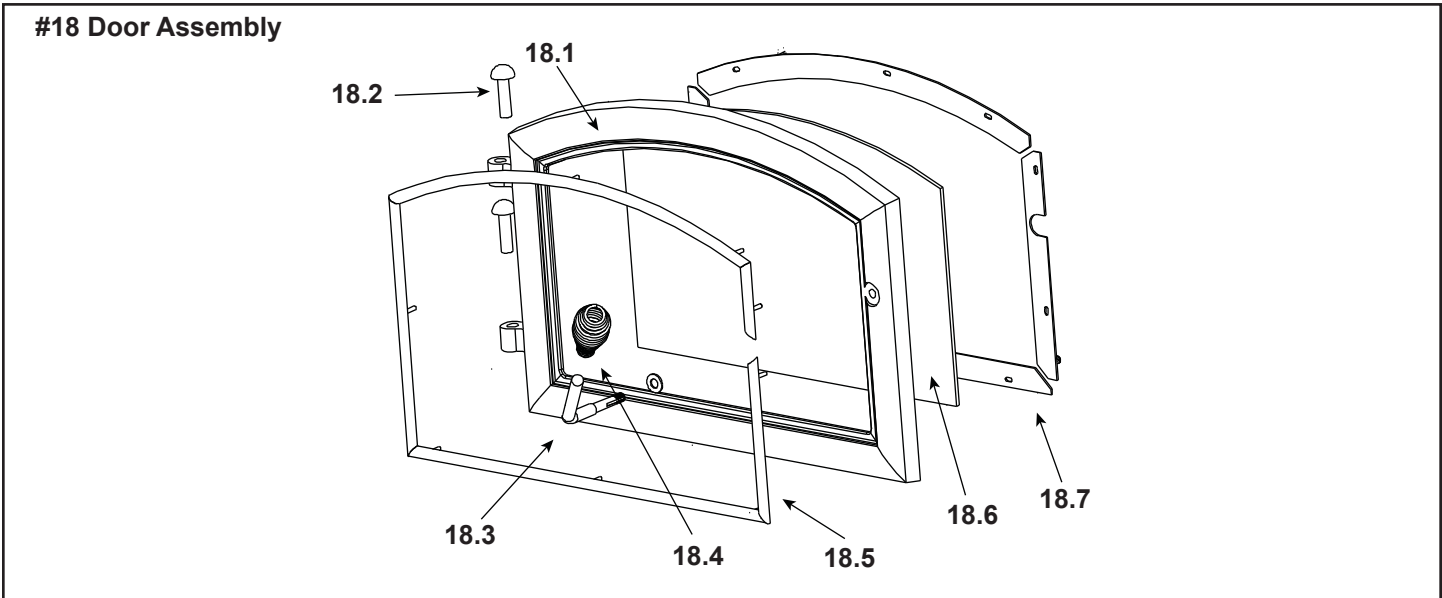

IMPORTANT: THIS IS DATED INFORMATION. Parts must be ordered from a dealer or distributor. **Hearth and Home Technologies does not sell directly to consumers.** Provide model number and serial number when requesting service parts from your dealer or distributor.

Stocked at Depot

ITEM	DESCRIPTION	COMMENTS	PART NUMBER	
18	Door Assembly	Black	DR-31/43BK-FH	
		No longer available	832-1912	
		Nickel Trim	DR-31/43NL-FH	
18.2	Hinge Pins, 1/2", Gold		832-0250	
		Hinge Pins, 1/2", Nickel	SRV430-5320	
		Hinge Pins, 1/2", Black	7000-606/2	
18.3	Door Handle Assembly		832-0540	
	Cam Latch		SRV430-1141	
	Key, Cam Latch		SRV430-1151	
	Nut, Locking Door Handle	Pkg of 24	226-0100/24	Y
	Door Handle, Formed		SRV430-1131	
18.4	Spring Handle, Door 1/2"	Gold	832-0620	Y
		Nickel	250-8330	Y
		Black	SRV7000-613	Y
18.5	Trim Ring, For Door (Trim door assembly only)	No longer available	430-2682	
		No longer available	430-5340	
18.6	Door Glass Assembly - 15-1/2" W x 13-3/8" H		7000-012	Y
18.7	Glass Frame Set	Qty: 4 Pc	832-0350	
	Gasket, Glass Tape - Field cut to Size	Qty. 5 Ft. Req.	832-0460	Y
	Rope, Door, 3/4" x 84" - Field cut to Size	Qty. 7 Ft. Req.	832-1680	Y
	Component Pack (Spring Handles (1) 1/2" & (2) 1/4", (2) Gold Hinge Pins, Quadra-Fire Logo	Black & Gold Doors	436-5350	
		Nickel doors	436-5360	
	Upgrade, Door, Nickel - Nickel Handles, Hinge Pins & Logo		UK-DRNL	

Additional service part numbers appear on following page.