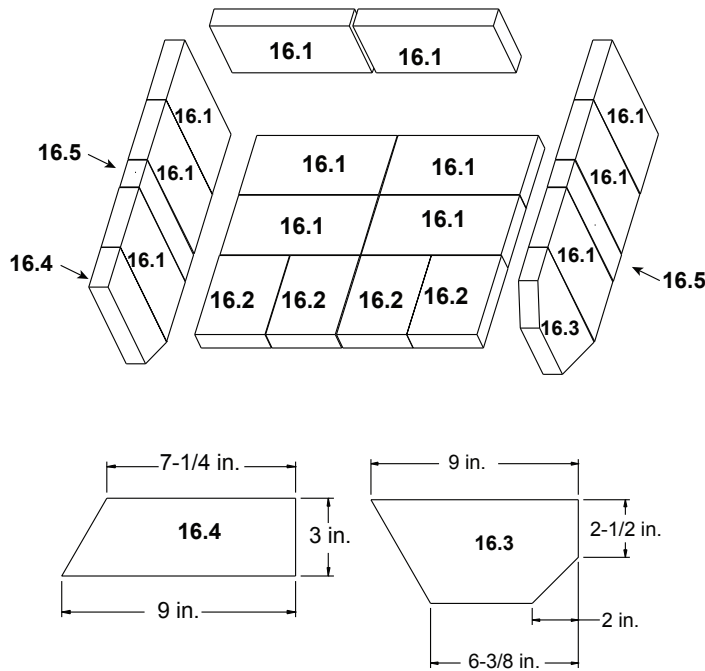

#16 Brick Set Assembly

#17 Pedestal Assembly