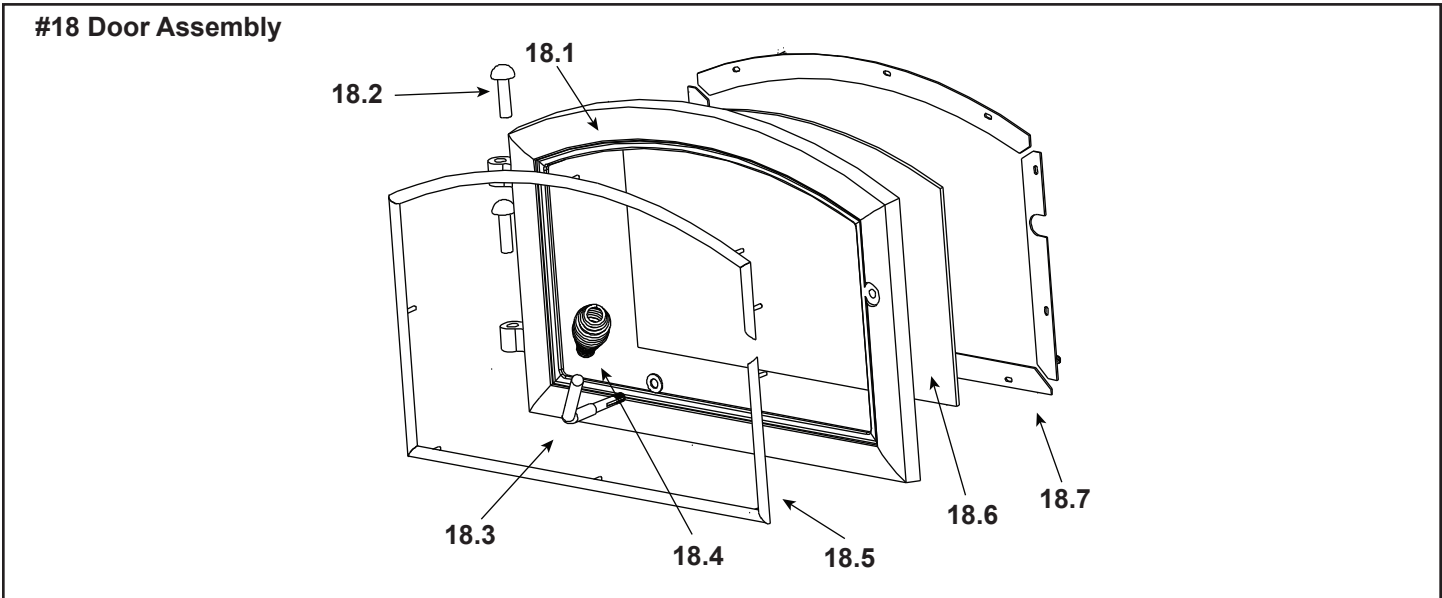

IMPORTANT: THIS IS DATED INFORMATION. Parts must be ordered from a dealer or distributor. **Hearth and Home Technologies does not sell directly to consumers.** Provide model number and serial number when requesting service parts from your dealer or distributor.

Stocked at Depot

ITEM	DESCRIPTION	COMMENTS	PART NUMBER	
18	Door Assembly	Black	DR-31/43BK-FH	
		No longer available	832-1912	
		Nickel Trim	DR-31/43NL-FH	
18.2	Hinge Pins, 1/2", Gold		832-0250	
		Hinge Pins, 1/2", Nickel	SRV430-5320	
		Hinge Pins, 1/2", Black	7000-606/2	
18.3	Door Handle Assembly		832-0540	
	Cam Latch		SRV430-1141	
	Key, Cam Latch		SRV430-1151	
	Nut, Locking Door Handle	Pkg of 24	226-0100/24	Y
	Door Handle, Formed		SRV430-1131	
18.4	Spring Handle, Door 1/2"	Gold	832-0620	Y
		Nickel	250-8330	Y
		Black	SRV7000-613	Y
18.5	Trim Ring, For Door (Trim door assembly only)	No longer available	430-2682	
		No longer available	430-5340	
18.6	Door Glass Assembly - 15-1/2" W x 13-3/8" H		SRV7000-012	Y
18.7	Glass Frame Set	Qty: 4 Pc	832-0350	
	Gasket, Glass Tape - Field cut to Size	Qty. 5 Ft. Req.	832-0460	Y
	Rope, Door, 3/4" x 84" - Field cut to Size	Qty. 7 Ft. Req.	832-1680	Y
	Component Pack (Spring Handles (1) 1/2" & (2) 1/4", (2) Gold Hinge Pins, Quadra-Fire Logo)	Black & Gold Doors	SRV436-5350	
		Nickel doors	436-5360	
	Upgrade, Door, Nickel - Nickel Handles, Hinge Pins & Logo		UK-DRNL	

Additional service part numbers appear on following page.