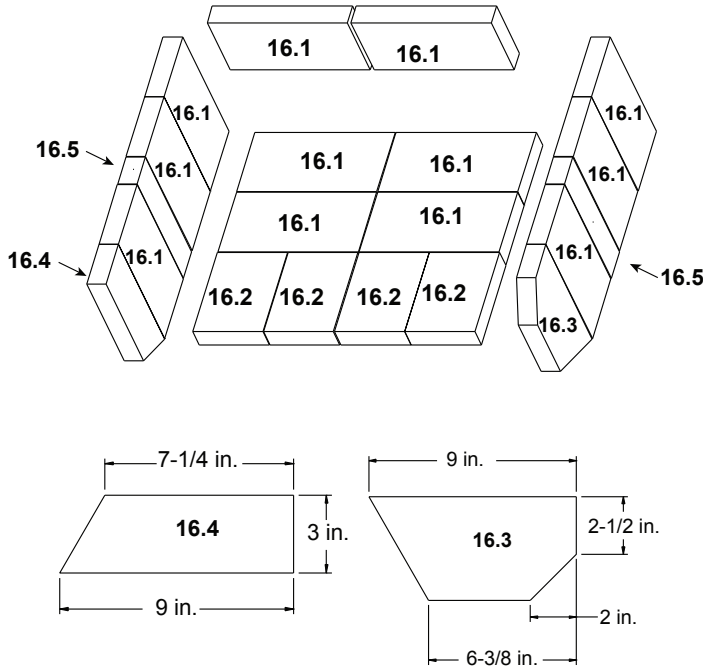

#16 Brick Set Assembly

#17 Pedestal Assembly