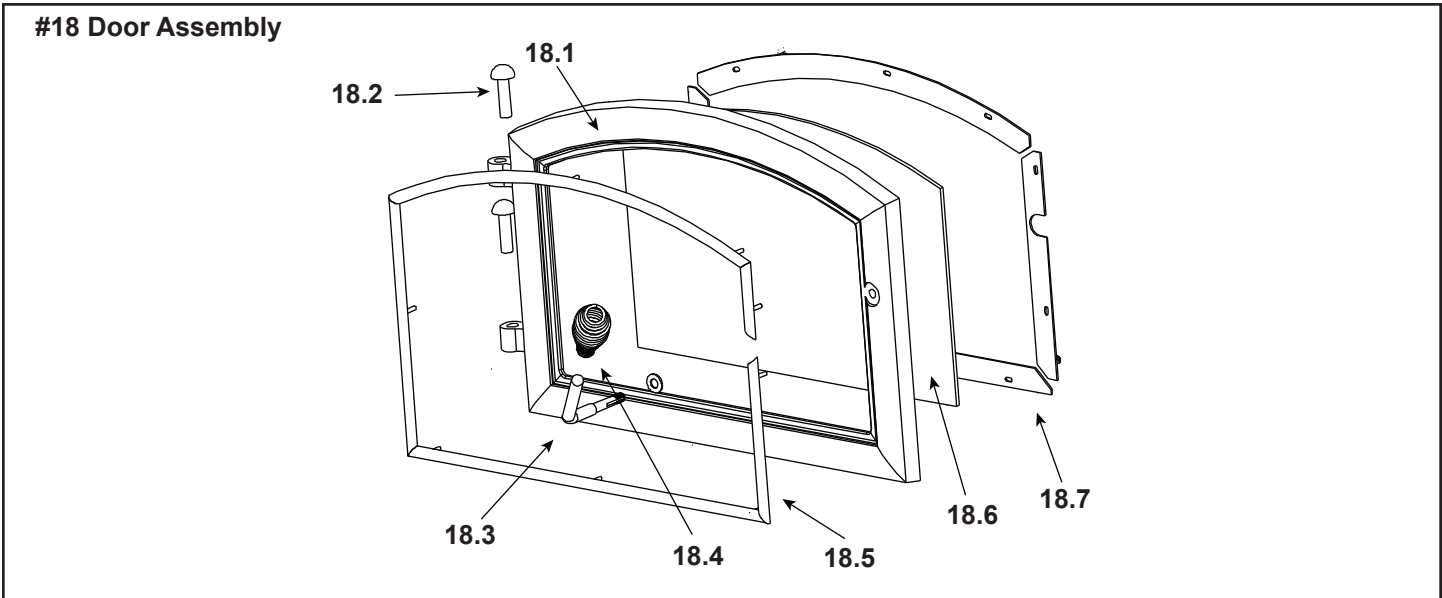

IMPORTANT: THIS IS DATED INFORMATION. Parts must be ordered from a dealer or distributor. **Hearth and Home Technologies does not sell directly to consumers.** Provide model number and serial number when requesting service parts from your dealer or distributor.

Stocked at Depot

ITEM	DESCRIPTION	COMMENTS	PART NUMBER	
18	Door Assembly	Black	DR-31/43BK-FH	
		No longer available	832-1912	
		Nickel Trim	DR-31/43NL-FH	
18.2	Hinge Pins, 1/2", Gold		832-0250	
		Hinge Pins, 1/2", Nickel	SRV430-5320	
		Hinge Pins, 1/2", Black	7000-606/2	
18.3	Door Handle Assembly		832-0540	
	Cam Latch		SRV430-1141	
	Key, Cam Latch		SRV430-1151	
	Nut, Locking Door Handle	Pkg of 24	226-0100/24	Y
	Door Handle, Formed		SRV430-1131	
18.4	Spring Handle, Door 1/2"	Gold	832-0620	Y
		Nickel	250-8330	Y
		Black	SRV7000-613	Y
18.5	Trim Ring, For Door (Trim door assembly only)	No longer available	430-2682	
		No longer available	430-5340	
18.6	Door Glass Assembly - 15-1/2" W x 13-3/8" H		7000-012	Y
18.7	Glass Frame Set	Qty: 4 Pc	832-0350	
	Gasket, Glass Tape - Field cut to Size	Qty. 5 Ft. Req.	832-0460	Y
	Rope, Door, 3/4" x 84" - Field cut to Size	Qty. 7 Ft. Req.	832-1680	Y
	Component Pack (Spring Handles (1) 1/2" & (2) 1/4", (2) Gold Hinge Pins, Quadra-Fire Logo)	Black & Gold Doors	436-5350	
		Nickel doors	436-5360	
	Upgrade, Door, Nickel - Nickel Handles, Hinge Pins & Logo		UK-DRNL	

Additional service part numbers appear on following page.