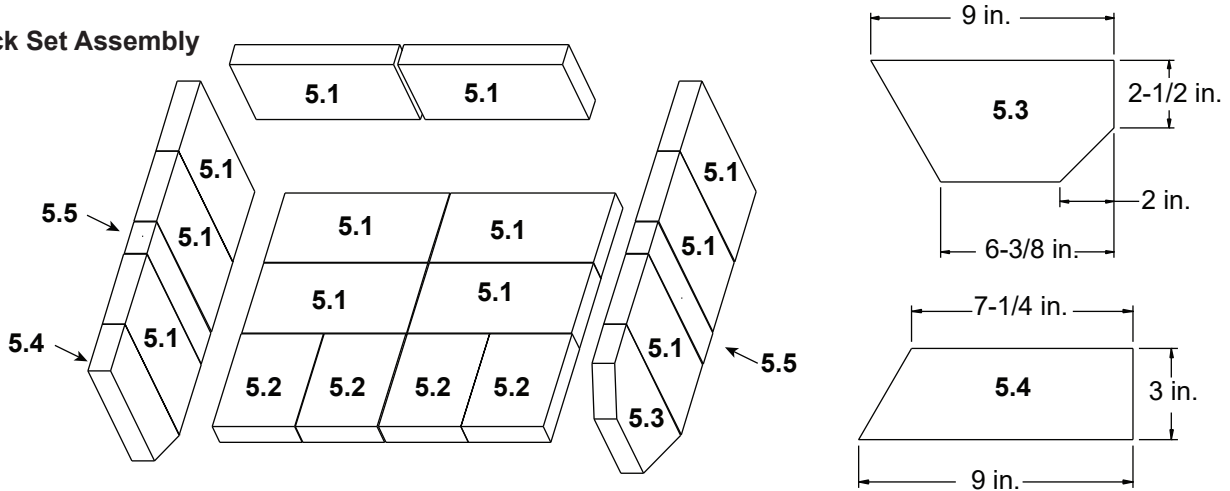

IMPORTANT: THIS IS DATED INFORMATION. Parts must be ordered from a dealer or distributor. **Hearth and Home Technologies does not sell directly to consumers.** Provide model number and serial number when requesting service parts from your dealer or distributor.

Stocked at Depot

ITEM	DESCRIPTION	COMMENTS	PART NUMBER	
1	Air Channel, Convection w/Bracket - Retain original serial # label		SRV7033-144	
2	Air Supply Back		SRV7033-134	
3	Flue Collar		SRV7000-302	Y
4	Panel Assembly, Side, Left		7037-007	

#5 Brick Set Assembly

5	Brick Assembly, Complete Set	Pkg of 20	SRV7037-003	
5.1	Brick, 9 x 4.5 x 1.25"	Qty. 12 Req	832-0550	Y
5.2	Brick, 6 x 4.5 x 1.25"	Qty. 4 Reg.	SRV7128-002	
5.3	Brick, 9 x 4.5 x 1.25" w/Angle	Qty. 1 Reg.	SRV7128-806	
5.4	Brick, 9 x 3 x 1.25" w/Angle	Qty. 1 Reg.	SRV7128-618	
5.5	Brick, small 9 x 2 x 1.25"	Qty. 2 Reg.	SRV7128-018	
	Brick, Uncut	Pkg of 6	832-3040	Y
6	Rear Air Channel Assembly		7033-002	Y
7	Ceramic Fiber Blanket, 1/2 " Thick	15 1/2" x 19 1/2"	832-3390	Y
8	Baffle Fiber Board - 9-1/2" W x 15-3/4" H	Qty: 2	SRV7033-209	Y
9	Tube Support Rack		7033-148	
10	Brick Retainer		7033-149