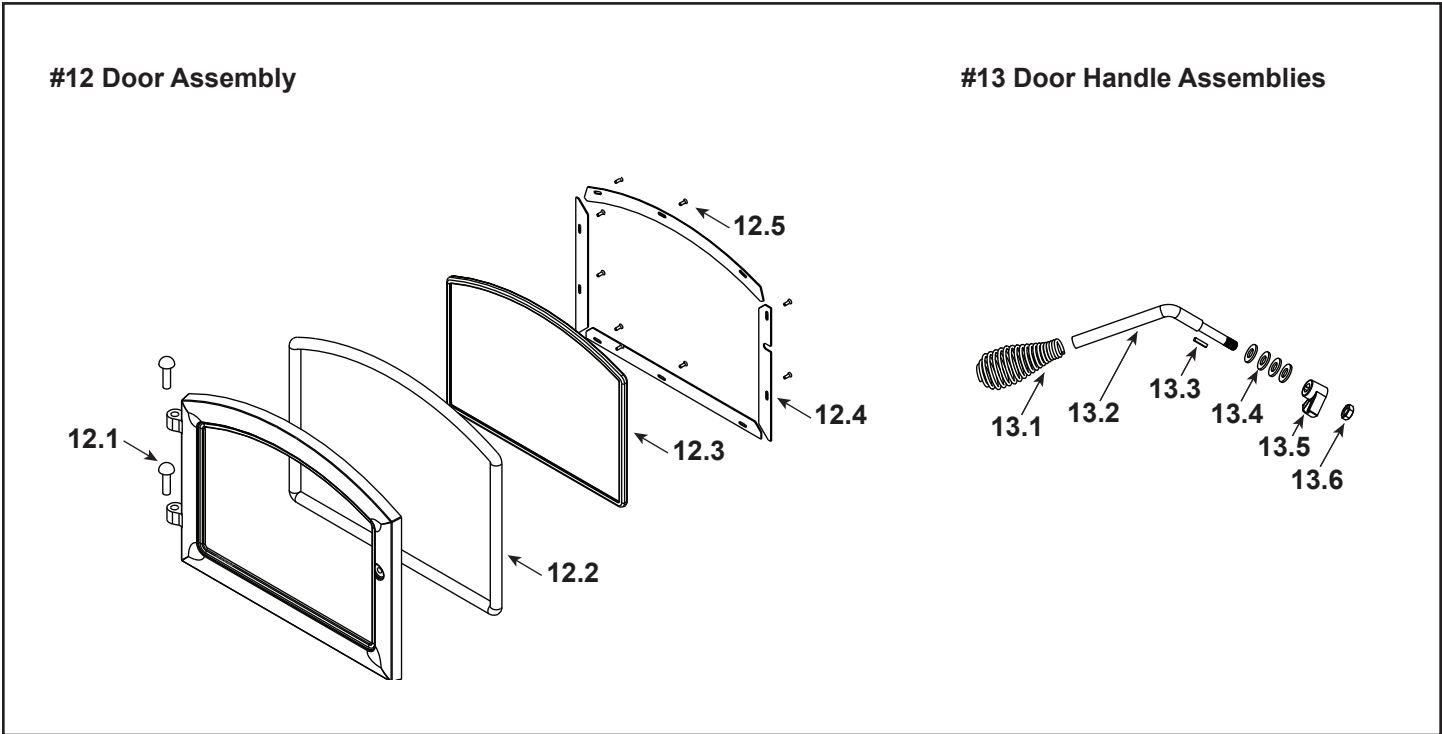

IMPORTANT: THIS IS DATED INFORMATION. Parts must be ordered from a dealer or distributor. **Hearth and Home Technologies does not sell directly to consumers.** Provide model number and serial number when requesting service parts from your dealer or distributor.

Stocked at Depot

ITEM	DESCRIPTION	COMMENTS	PART NUMBER	
12	Door Assembly	Black	DR-31/43BK-FH	Y
		Nickel	DR-31/43NL-FH	Y
12.1	Hinge Pins, 1/2"	Black	7000-606/2	Y
		Nickel	SRV430-5320	
12.2	Rope, Door, 3/4" x 84" - Field cut to Size	7 Ft Length	832-1680	Y
12.3	Door Glass Assembly - 15-1/2" W x 13-3/8" H		7000-012	Y
	Gasket, Glass Tape - Field cut to Size	5 Ft Length	832-0460	Y
12.4	Glass Frame Set		832-0350	
12.5	Screw, Flat Head Philips 8-32 x 1/2	Pkg of 12	220-0490/12	Y
13	Door Handle Assembly (Does not include Spring Handle)		832-0540	
13.1	Handle, Spring (Not included in Handle Assembly)	Black	SRV7000-613	Y
		Nickel	250-8330	Y
13.2	Door Handle, Formed		SRV430-1131	Y
13.3	Key, Cam Latch		SRV430-1151	
13.4	Washer, SAE, 3/8	Pkg of 3	832-0990	Y
13.5	Cam Latch		SRV430-1141	
13.6	Nut, Locking Door Handle	Pkg of 24	226-0100/24	Y
	Component Pack: (Spring Handles(1) 1/2" & (2) 1/4", 2 Hinge Pins, & Quadra-Fire Logo)	Nickel	436-5360	

Additional service part numbers appear on following page.