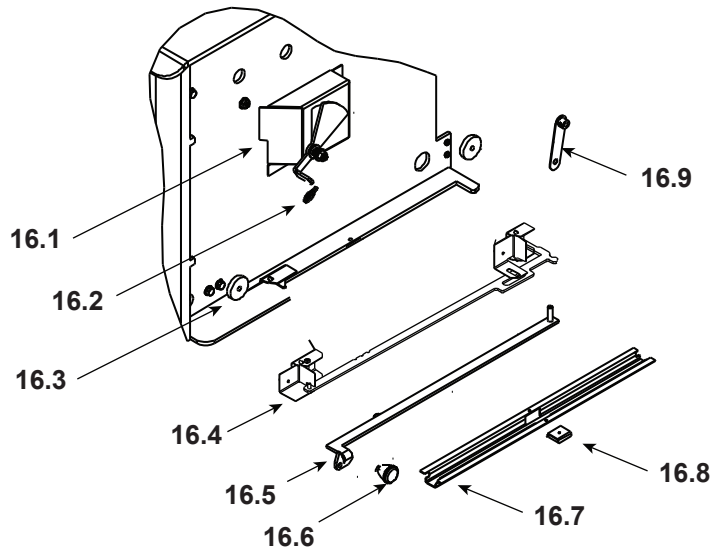

IMPORTANT: THIS IS DATED INFORMATION. Parts must be ordered from a dealer or distributor. **Hearth and Home Technologies does not sell directly to consumers.** Provide model number and serial number when requesting service parts from your dealer or distributor.

**Stocked
at Depot**

ITEM	DESCRIPTION	COMMENTS	PART NUMBER
14	Pedestal Base		7033-163
15	Pedestal Riser		7033-207

#16 Burn Rate Control & Associated Parts

16.1	Burn Rate Control Assembly		7037-004	Y
16.2	Spring Handle, 1/4"	Nickel	250-8340	Y
16.3	Door Gasket - Front & Rear Air Timer Doors		7033-282	Y
16.4	Timer Air Control Assembly		SRV7037-018	Y
	Rear Air Door Assembly		7037-013	Y
16.5	Rear Air Control Arm Assembly		7037-005	Y
16.6	Knob - Start-Up Control Knob		SRV7000-343	
16.7	Air Control Rod Guide		7033-210	
16.8	Latch, Magnet - For Air Control		SRV229-0631	
16.9	Timer Arm Assembly		7033-034	Y
17	Panel Assembly, Right Side		7037-006	
18	Tube Channel Access Cover (Top)		SRV7033-237	
19	Tube, Channel Assembly	Manifold Tubes	SRV7033-023	Y
20	Timer (Only) Replacement Assembly		SRV480-1940	Y
	Component Pack (Includes Touch-Up Paint, Fiber Handle, Owner's Manual, & Installation Manual)		SRV7037-052	
	Paint, Touch-Up	Black	3-42-19905	
	Logo, Quadra-Fire	Pkg of 10	7000-649/10	

Additional service part numbers appear on following page.