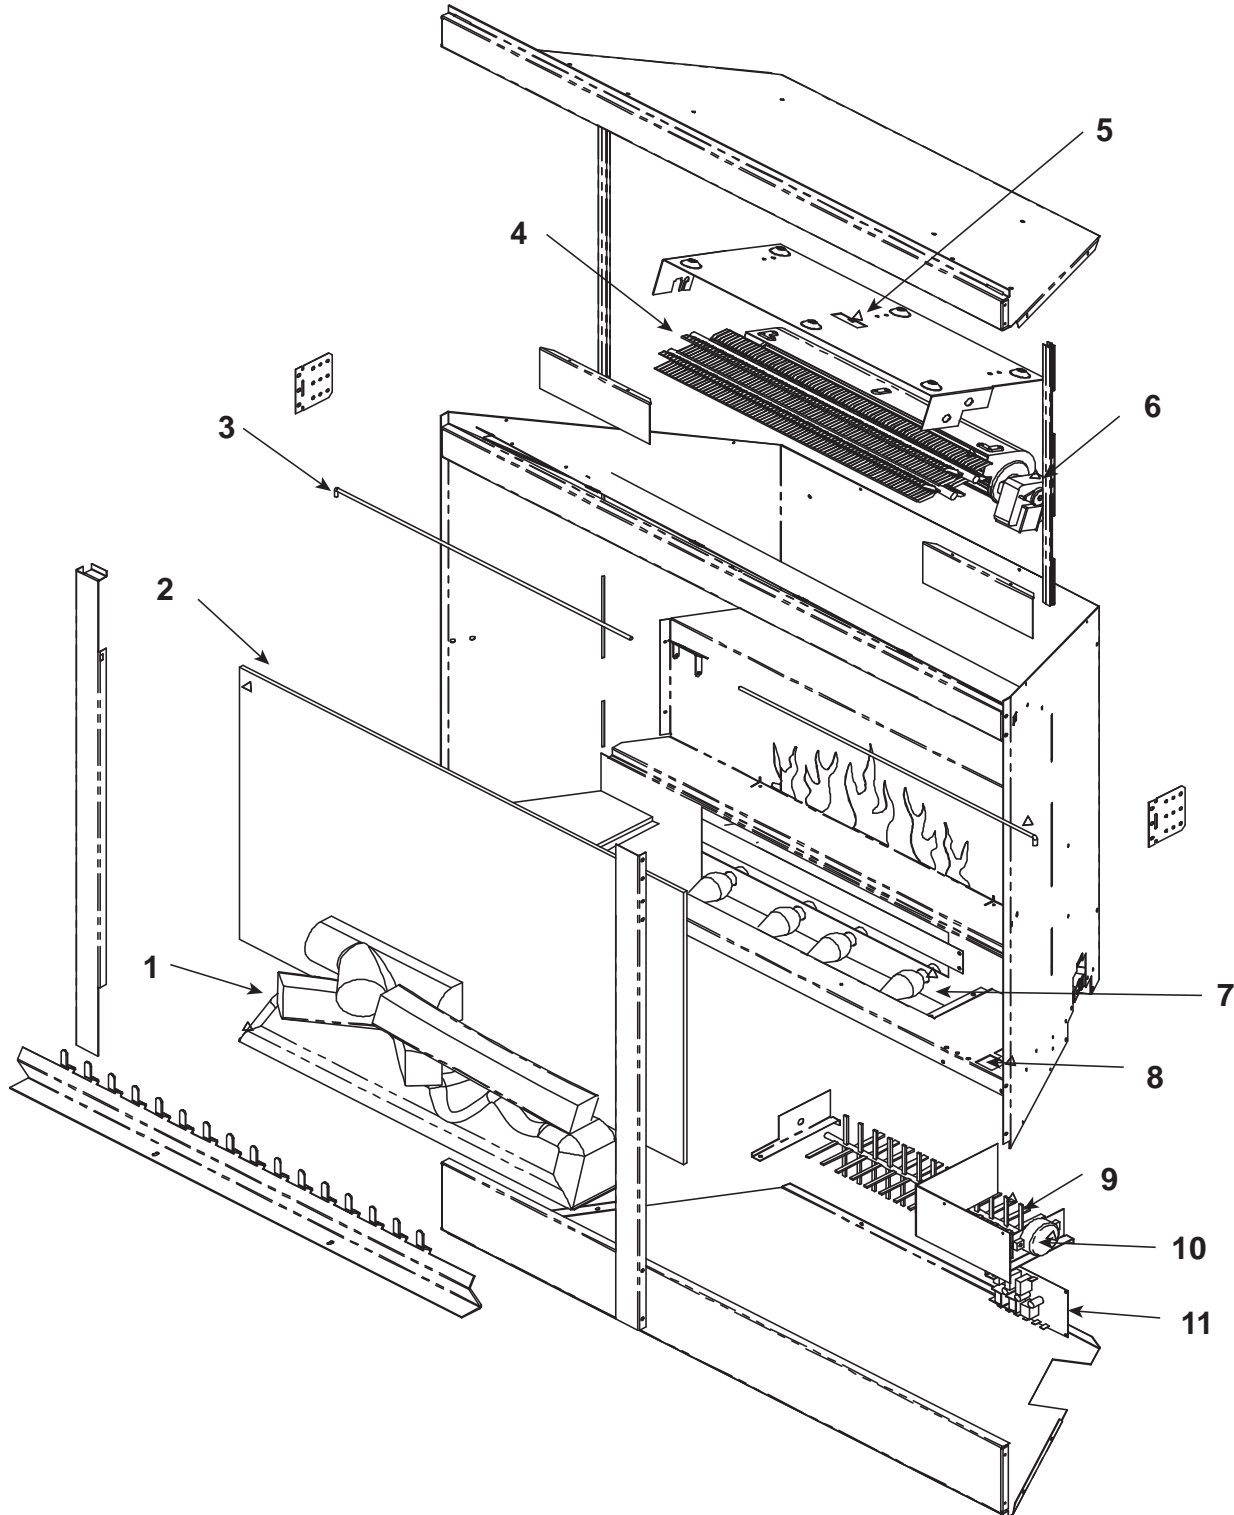

For replacement parts, please contact Dimplex at
1-800-668-6663 (Customer Service) or
1-888-346-7539 (Tech support)

Part number list on following page.