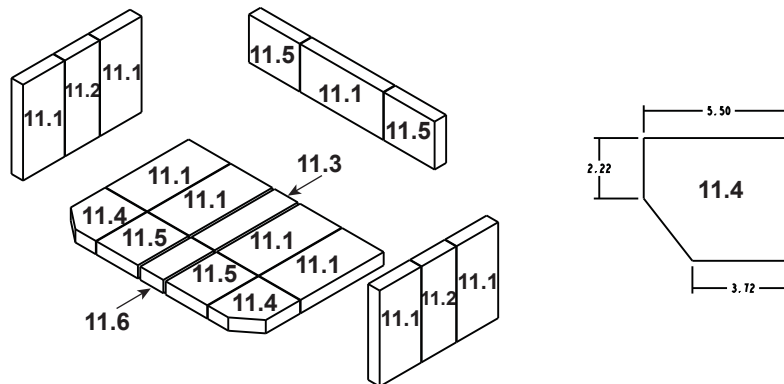

#11 Brick Set

11	Brick Set, Complete Assembly	Pkg of 20	SRV7045-014	
11.1	Brick 1, (9 x 4.5 x 1.25)	Qty 9 req		
11.2	Brick 2, (9 x 3.75 x 1.25)	Qty 2 req		
11.3	Brick 3, (9 x 2.5 x 1.25)	Qty 1 req		
11.4	Brick 4, (5.5 x 4.5 x 1.25) w/angle	Qty 2 req		
11.5	Brick 5, (5.5 x 4.5 x 1.25")	Qty 4 req		
11.6	Brick 6, (5.5 x 2.5 x 1.25")	Qty 1 req		
	Brick, Uncut (9 x 4.5 x 1.25")	Qty: 12 Req.	832-0550	
	Brick, Uncut (9 x 4.5 x 1.25")	Pkg. of 6	832-3040	

Additional service part numbers appear on following page.