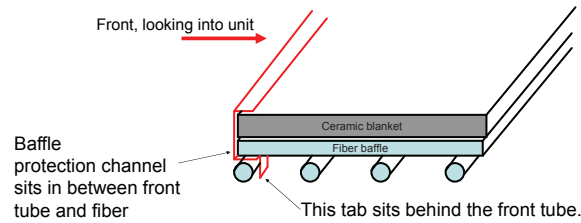

IMPORTANT: THIS IS DATED INFORMATION. Parts must be ordered from a dealer or distributor. **Hearth and Home Technologies does not sell directly to consumers.** Provide model number and serial number when requesting service parts from your dealer or distributor.

Stocked
at Depot

ITEM	DESCRIPTION	COMMENTS	PART NUMBER	
1	Flue Attach Ring		SRV7044-154	
2	Gasket, Flue Collar		SRV7044-194	
3	Chimney Ring Attach		SRV7044-181	
4	Outer Top		435-0300	
5	Rear Channel Assembly		SRV7045-001	Y
	Screw Hwh Ms 1/4-20 X 34 Ns		220-0080/25	Y
6	Ceramic Fiber Blanket		832-3401	Y

#7 Baffle Protection Channel

Side view

7	Baffle Protection Channel		SRV7045-183	Y
8	Tube Support Rack		SRV7045-154	Y
9	Rear Brick Retainer		SRV7045-119	Y
10	Brick Retainer Side		SRV7045-186	Y