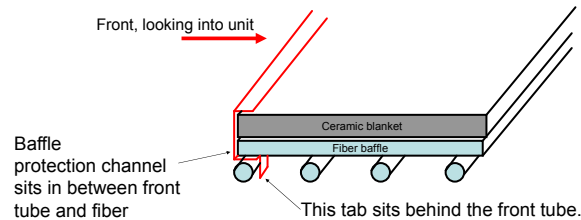

IMPORTANT: THIS IS DATED INFORMATION. Parts must be ordered from a dealer or distributor. **Hearth and Home Technologies does not sell directly to consumers.** Provide model number and serial number when requesting service parts from your dealer or distributor.

Stocked
at Depot

ITEM	DESCRIPTION	COMMENTS	PART NUMBER	
1	Flue Attach Ring		SRV7044-154	
2	Gasket, Flue Collar		SRV7044-194	
3	Chimney Ring Attach		SRV7044-181	
4	Outer Top		435-0300	
5	Rear Channel Assembly		SRV7045-001	Y
	Screw Hwh Ms 1/4-20 X 34 Ns		220-0080/25	Y
6	Ceramic Fiber Blanket		832-3390	Y

#7 Baffle Protection Channel

Side view

7	Baffle Protection Channel		SRV7045-183	Y
8	Tube Support Rack		SRV7045-154	Y
9	Rear Brick Retainer		SRV7045-119	Y
10	Brick Retainer Side		SRV7045-186	Y