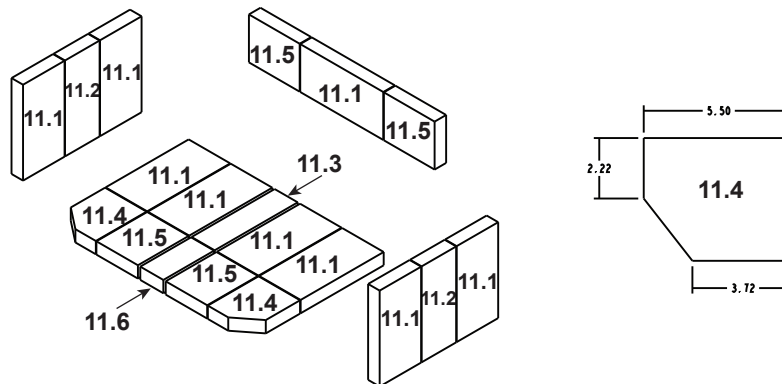

#11 Brick Set

11	Brick Set, Complete Assembly	Pkg of 20	SRV7045-014	
11.1	Brick 1, (9 x 4.5 x 1.25)	Qty 9 req		
11.2	Brick 2, (9 x 3.75 x 1.25)	Qty 2 req		
11.3	Brick 3, (9 x 2.5 x 1.25)	Qty 1 req		
11.4	Brick 4, (5.5 x 4.5 x 1.25) w/angle	Qty 2 req		
11.5	Brick 5, (5.5 x 4.5 x 1.25")	Qty 4 req		
11.6	Brick 6, (5.5 x 2.5 x 1.25")	Qty 1 req		
	Brick, Uncut (9 x 4.5 x 1.25")	Qty: 12 Req.	832-0550	
	Brick, Uncut (9 x 4.5 x 1.25")	Pkg. of 6	832-3040	

Additional service part numbers appear on following page.