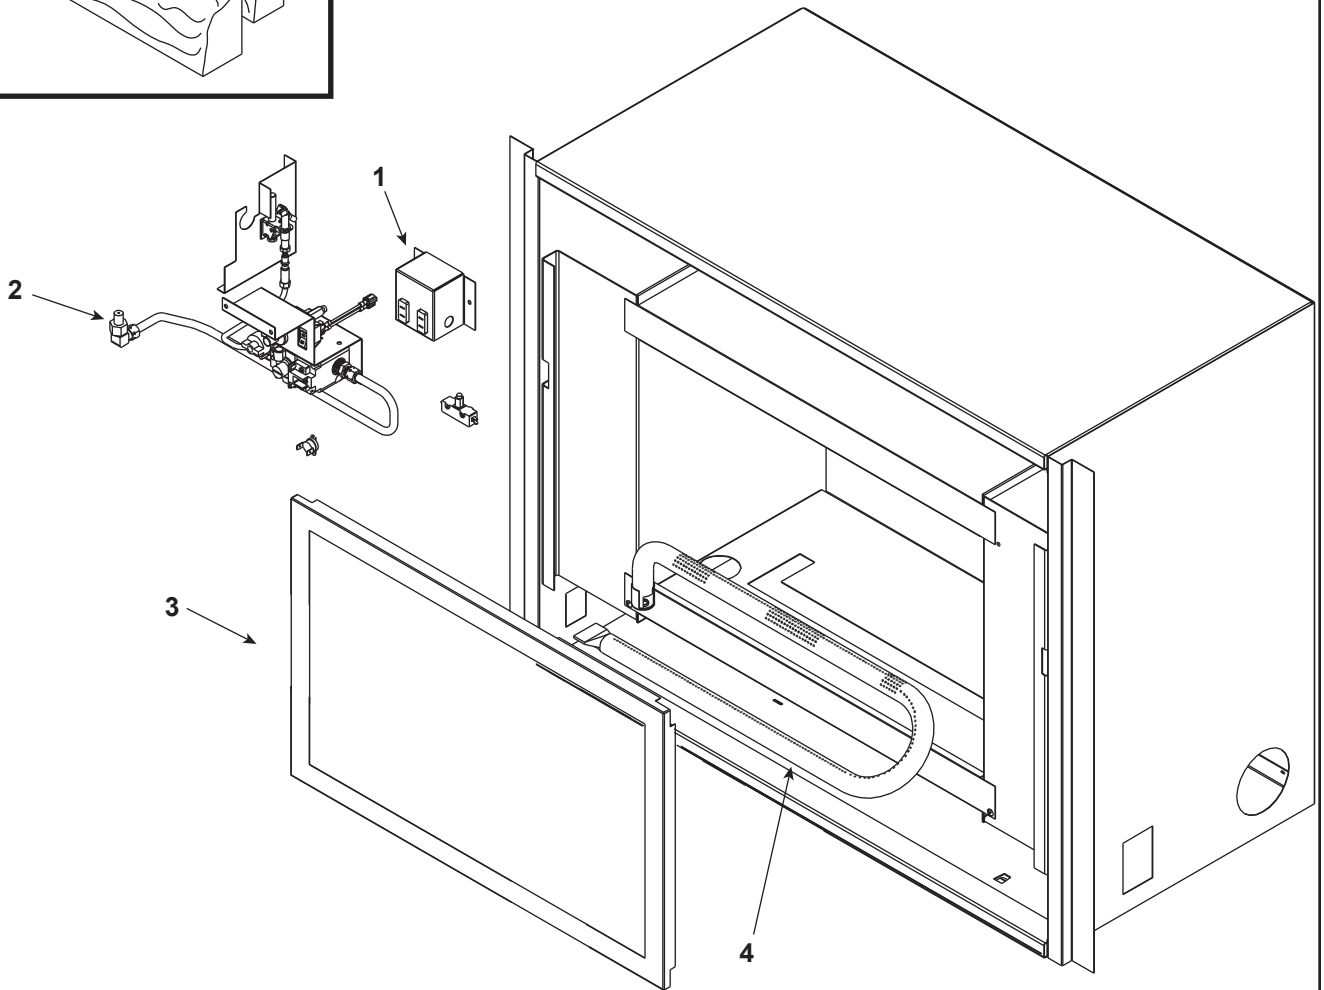

Log Set Assembly

IMPORTANT: THIS IS DATED INFORMATION. Parts must be ordered from a dealer or distributor. **Hearth and Home Technologies does not sell directly to consumers.** Provide model number and serial number when requesting service parts from your dealer or distributor.

Stocked at Depot

ITEM	DESCRIPTION	COMMENTS	PART NUMBER	
	Log Set Assembly	No longer available	LOGS-20	
1	Junction Box		100-250A	Y
2	Burner Orifice Rear NG (#48B)	No longer available	042-800	
	Burner Orifice LP (#56B)	No longer available	042-801	
3	Glass Door Assembly		GLA-5DV	Y
4	Burner NG	No longer available	042-326A	
	Burner LP	No longer available	042-325A