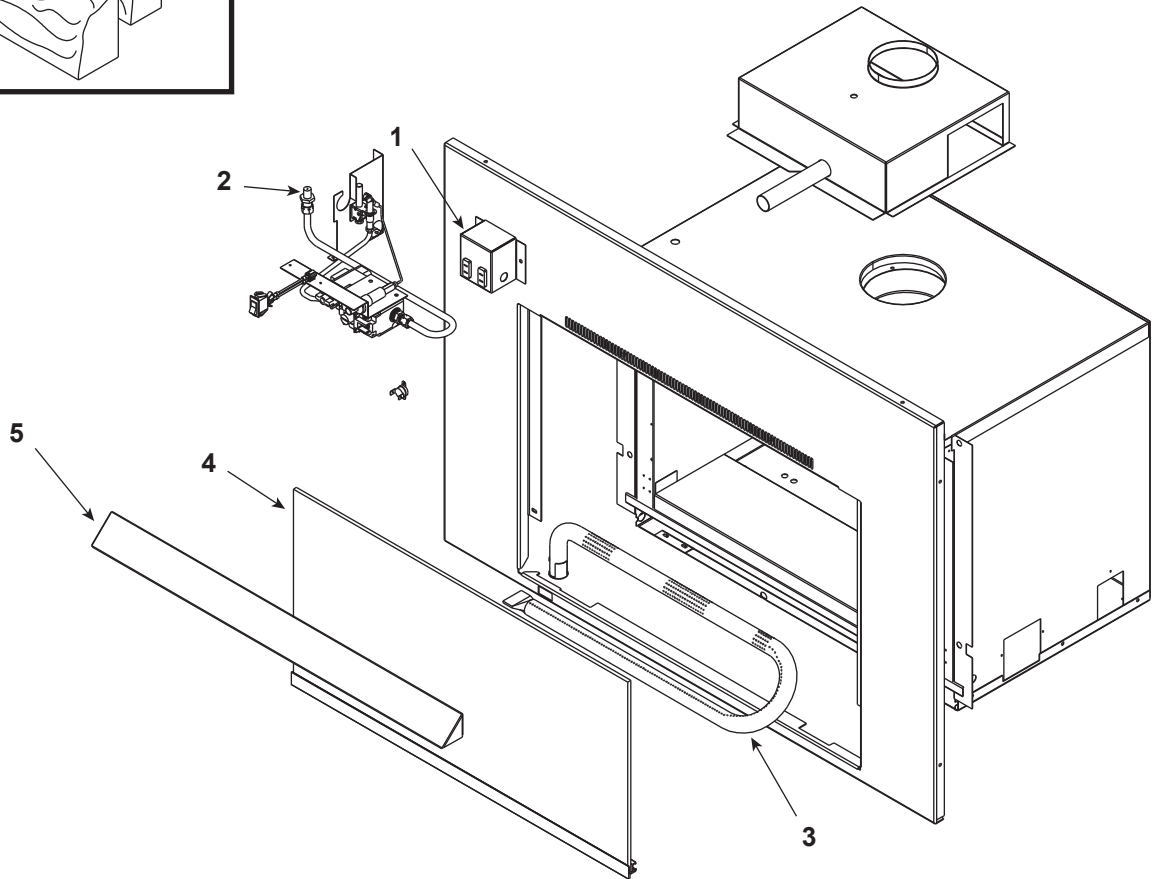

Log Set Assembly

IMPORTANT: THIS IS DATED INFORMATION. Parts must be ordered from a dealer or distributor. **Hearth and Home Technologies does not sell directly to consumers.** Provide model number and serial number when requesting service parts from your dealer or distributor.

Stocked at Depot

ITEM	DESCRIPTION	COMMENTS	PART NUMBER	
	Log Set Assembly	No longer available	LOGS-20	
1	Junction Box	No longer available	040-250A	
2	Orifice NG (#40B)	No longer available	074-810	
	Orifice LP(#52B)	No longer available	074-801	
3	Burner NG	No longer available	074-326A	
	Burner LP	No longer available	074-325A	
4	Glass Door Assembly	No longer available	GLA-INS	
5	Hood	No longer available	046-142	